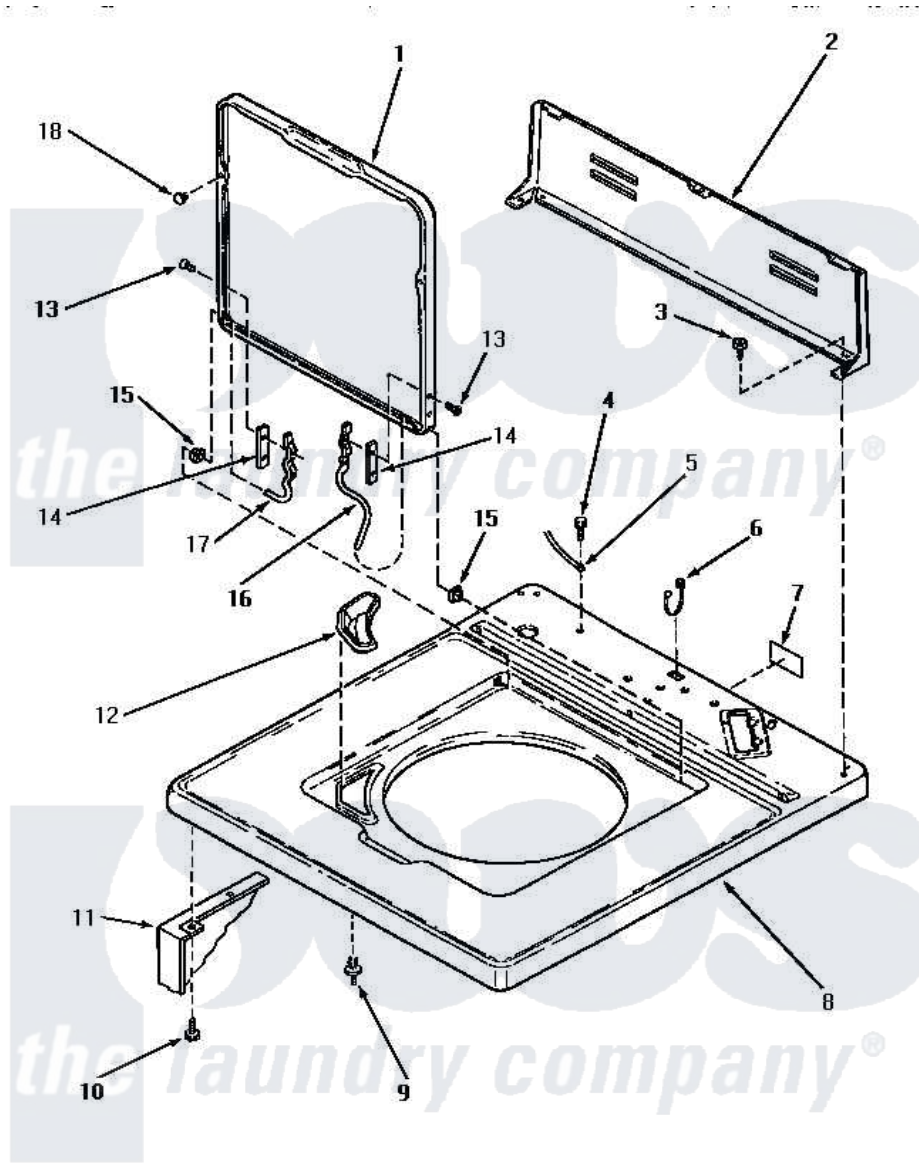

# Amana AWM452 05 - CAB TOP/LOADING DR & CTRL HOOD REAR PAN

## CABINET TOP, LOADING DOOR AND CONTROL HOOD REAR PANEL

Amana [Residential Amana AWM452 Washer Parts](#) Parts Diagram 05 - CAB TOP/LOADING DR & CTRL HOOD REAR PAN

Click on the part number to view part

Item	Original Part Number	Replaced By	Status	Part Description
1	33541W	<a href="#">33541WP</a>		Lid, W/Instructions
"	33541H		Not Available	LOADING DOOR, HARVEST GOLD
"	33541L	<a href="#">33541LP</a>		Lid, W/Instructions
2	33619		Not Available	CONTROL HOOD REAR PANEL
3	23962	<a href="#">W10116760</a>		Screw
4	<a href="#">52909</a>			Screw, 10B-16 X 1/2 HeX
5	Y00000000		Not Available	SEE NOTE GROUND WIRE, GREEN
6	21903	<a href="#">211881</a>		Grommet, Cord Part Not Used-Gas Models Only
7	24903		Not Available	STICKER,DISCONNECT POW
8	33451W		Not Available	CABINET TOP, WHITE
"	33451L		Not Available	CABINET TOP, ALMOND
"	33451H		Not Available	CABINET TOP, HARVEST GOLD