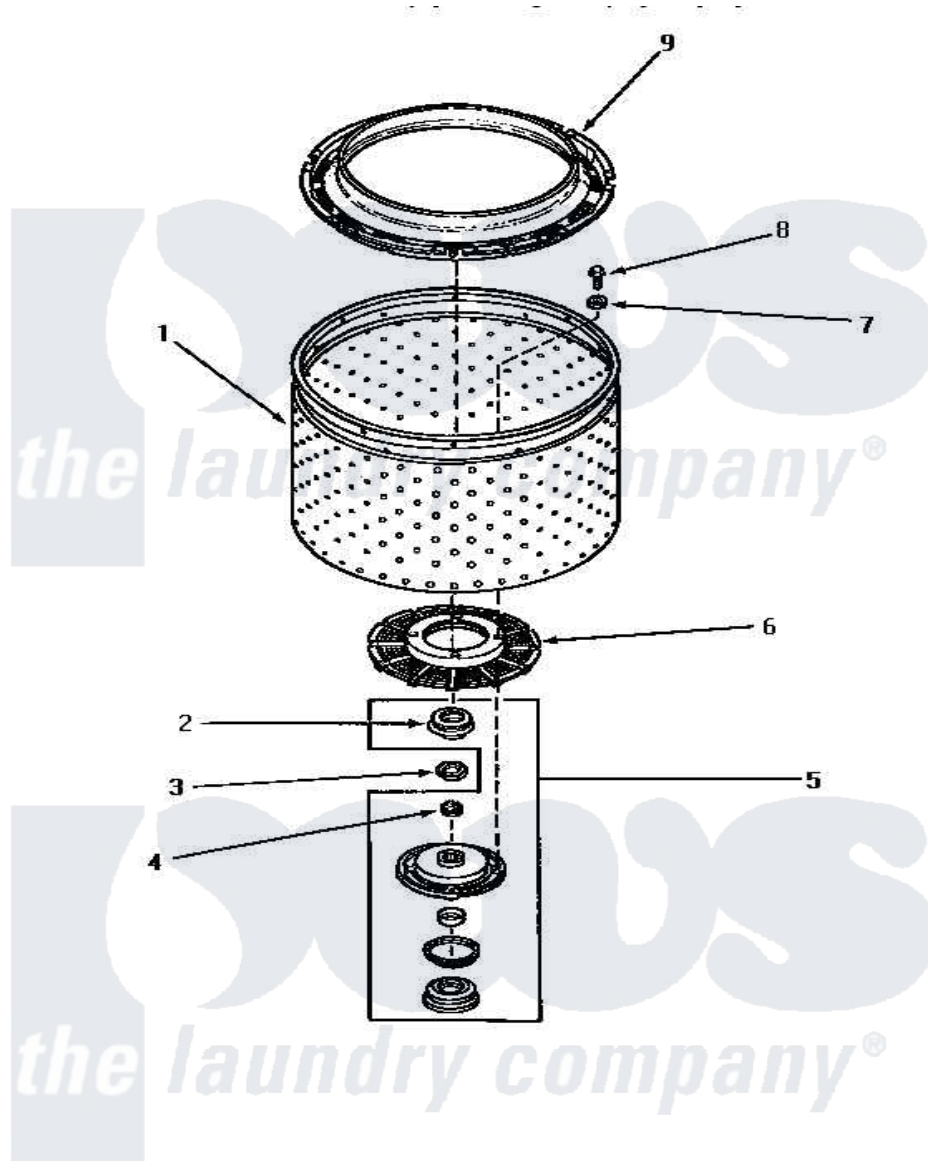

Amana AWM452 06 - CLOTHES GUARD/WASHTUB/LINT FILTER & HUB

CLOTHES GUARD, WASHTUB, LINT FILTER AND HUB

Amana [Residential Amana AWM452 Washer Parts](#) Parts Diagram 06 - CLOTHES GUARD/WASHTUB/LINT FILTER & HUB

[Click on the part number to view part](#)

Item	Original Part Number	Replaced By	Status	Part Description
1	33296	39248P		Wash Tub
"	33295	39252P		Wash Tub
"	33245			Washtub, Stainless Steel
2	Y00000000		Not Available	SEE NOTE SEAL HEAD -- (SEE PAGES 8 & 10)
3	Y29220	40016301		Nut, Lock
4	29728	40008301		Insert, Spline
5	495P3	R9900552		Hub And Seal
6	32998	39371		Filter Lin
7	28094			Gasket
8	27202	W10116787		Screw
9	32989	35035		Guard, Clothes