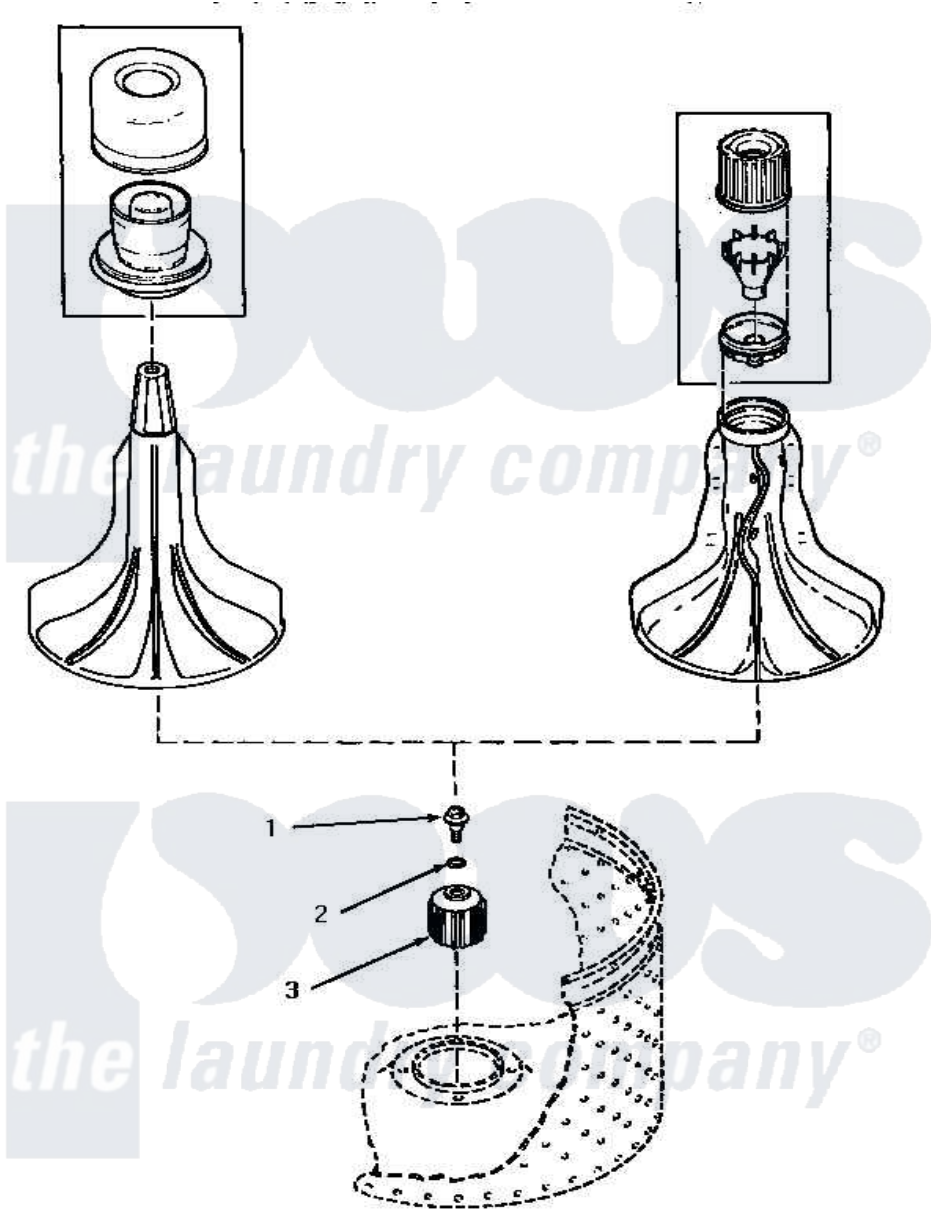

Amana AWM452 08 - DRIVE BELL (CHANGE)

Amana Residential Amana AWM452 Washer Parts Parts Diagram 08 - DRIVE BELL (CHANGE)
 Click on the part number to view part

Item	Original Part Number	Replaced By	Status	Part Description
1	34288	40065102		Screw, Shoulder 1/4
2	34289	36472		O-Ring
3	34504	R9900189		Kit, Drive Bell And Seal