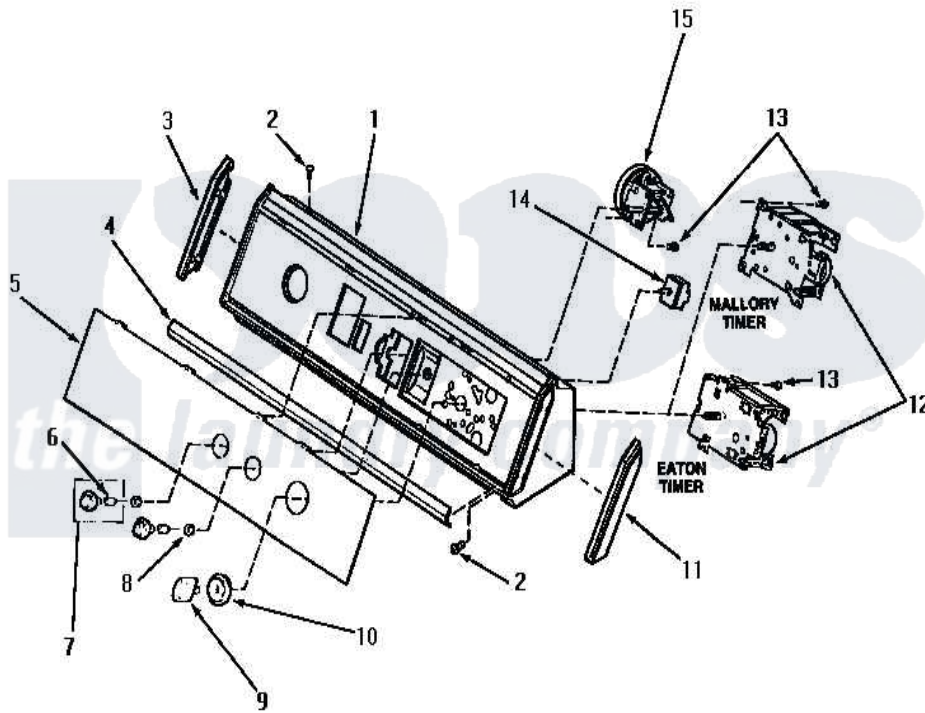

Amana AWM452 10 - GRAPHICS PANEL, CONTROL HOOD & CONTROLS

GRAPHICS PANEL, CONTROL HOOD AND CONTROLS

Amana [Residential Amana AWM452 Washer Parts](#) Parts Diagram 10 - GRAPHICS PANEL, CONTROL HOOD & CONTROLS

[Click on the part number to view part](#)

Item	Original Part Number	Replaced By	Status	Part Description
"	NOTE:		Not Available	THE INDIVIDUAL MOTORS ARE NOT AVAILABLE SEPARATELY, ORDER COMPLETE ASSEMBLIES.
1	31735		Not Available	ASSY, CONTROL HOOD
2	31752		Not Available	SCREW, No.8ABX3/4 POZIDRI
3	31249		Not Available	CAP, END-L.H.-CHROME
4	33123R			Trim
5	33673		Not Available	PANEL, GRAPHIC
6	10519		Not Available	RETAINER
7	33610			Assembly, Knob-Rotary-Black
8	57584		Not Available	NUT
9	33897			Knob, Timer-Washer-Blac
10	33817		Not Available	ASSY, TIMER SKIRT-BLACK
11	31248			Cap, End-RH-Chrome
12	31239	31239P		Timer 3 Cycle Package