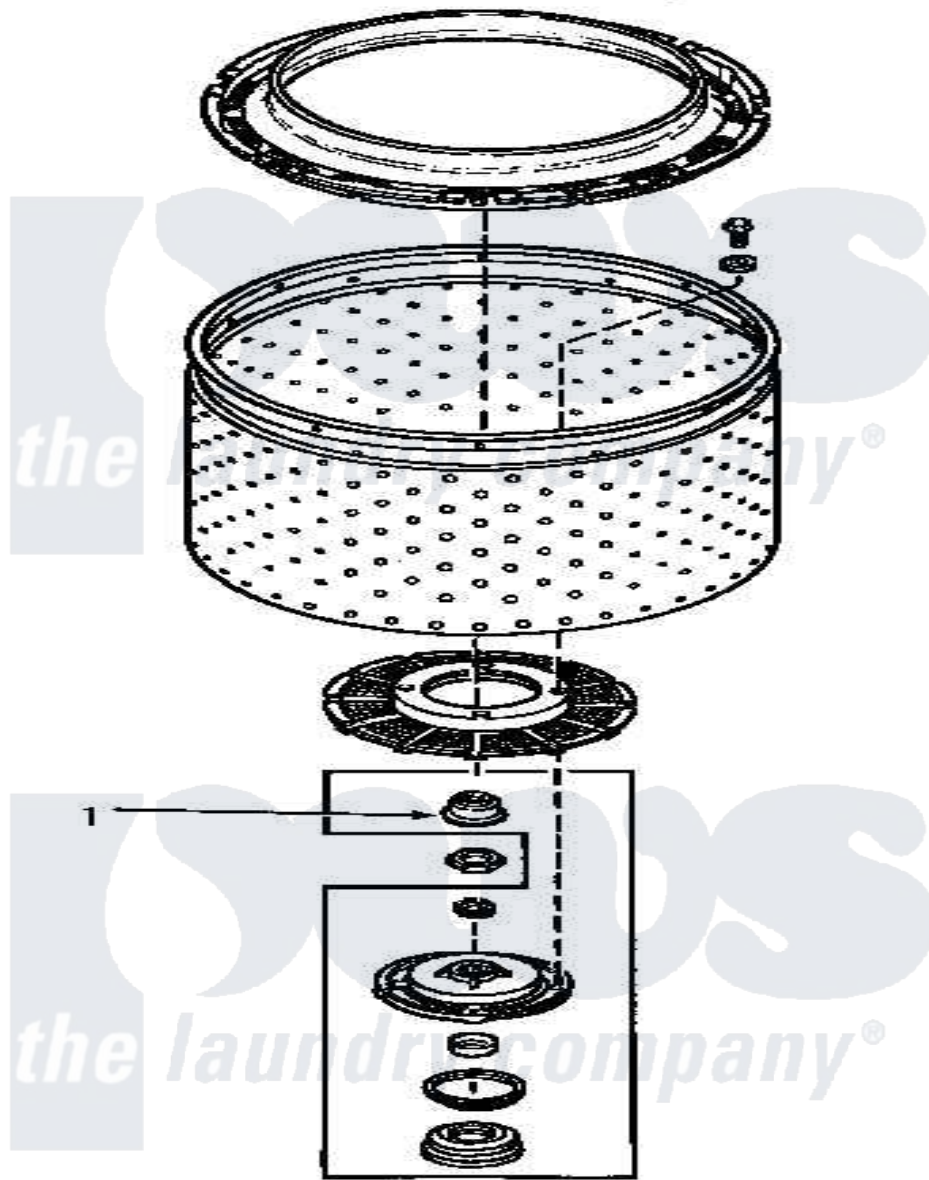

Amana AWM452 11 - HUB & TRANSMISSION TUBE SEAL

Amana Residential Amana AWM452 Washer Parts Parts Diagram 11 - HUB & TRANSMISSION TUBE SEAL
Click on the part number to view part

Item	Original Part Number	Replaced By	Status	Part Description
1	34184	R9900189		Kit, Drive Bell And Seal