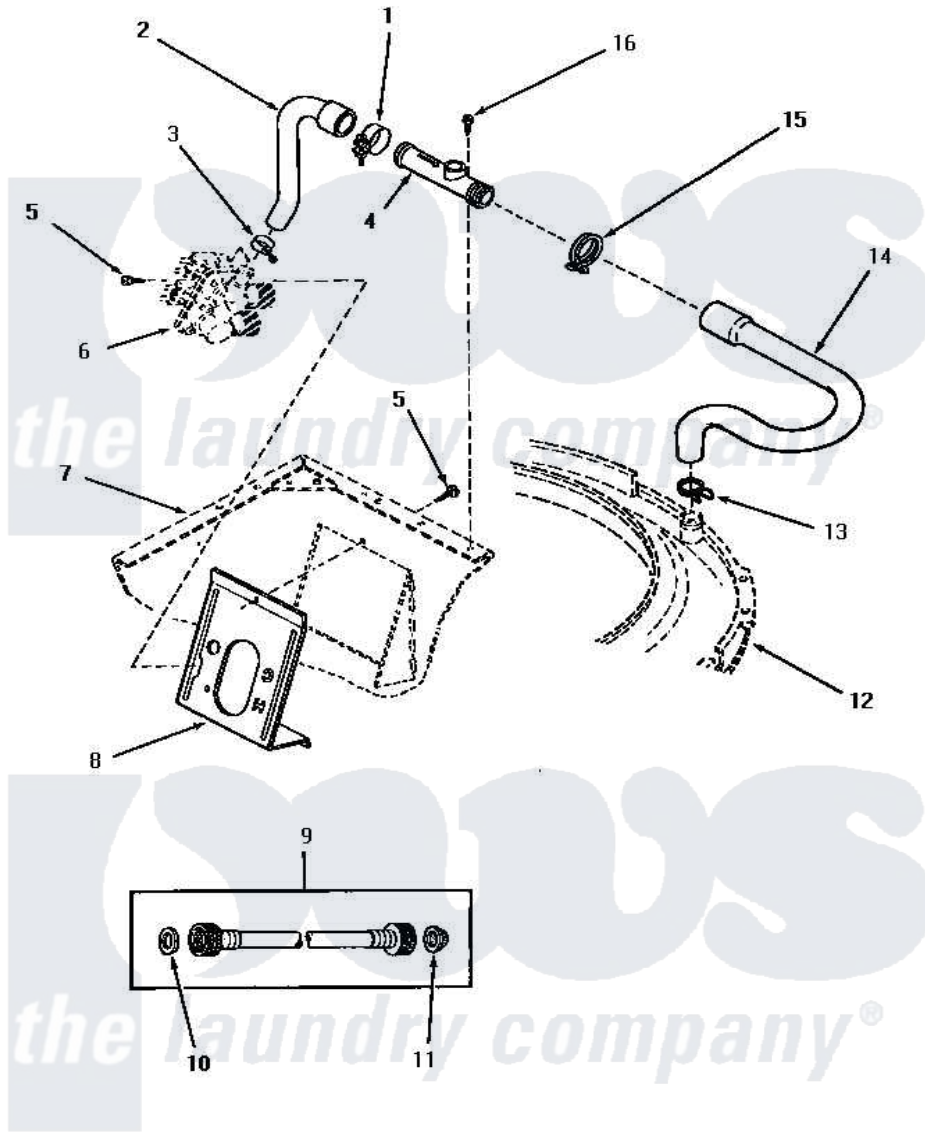

Amana AWM452 12 - INLET/FILL HOSE/BACK FL PREVENTER & BRKT

INLET HOSE, FILLER HOSE, BACK FLOW PREVENTER AND MIXING VALVE MOUNTING BRACKET

Amana [Residential Amana AWM452 Washer Parts](#) Parts Diagram 12 - INLET/FILL HOSE/BACK FL PREVENTER & BRKT

[Click on the part number to view part](#)

Item	Original Part Number	Replaced By	Status	Part Description
1	27152		Not Available	CLAMP HOSE
2	27183			Hose, Mixing Valve
3	27643	596669		Clamp, Manifold
4	27118	34280		Assembly, Backflow Prevento
5	56392		Not Available	SCREW,8-18 X 3/8 TAPPI
6	Y00000000		Not Available	SEE NOTE MIXING VALVE
7	Y00000000		Not Available	SEE NOTE CABINET
8	32837	39407		Bracket, Valve
9	28330P	202860		Inlet Hose Assembly
10	20290	Y013783		Washer, Inlet Hose
11	28605	22002960		Strainer, Washer Inlet
12	Y00000000		Not Available	SEE NOTE OUTER TUB COVER
13	29210			Hose Clamp
14	33186			Hose, Water Inlet
15	21976		Not Available	HOSE CLAMP, GREEN