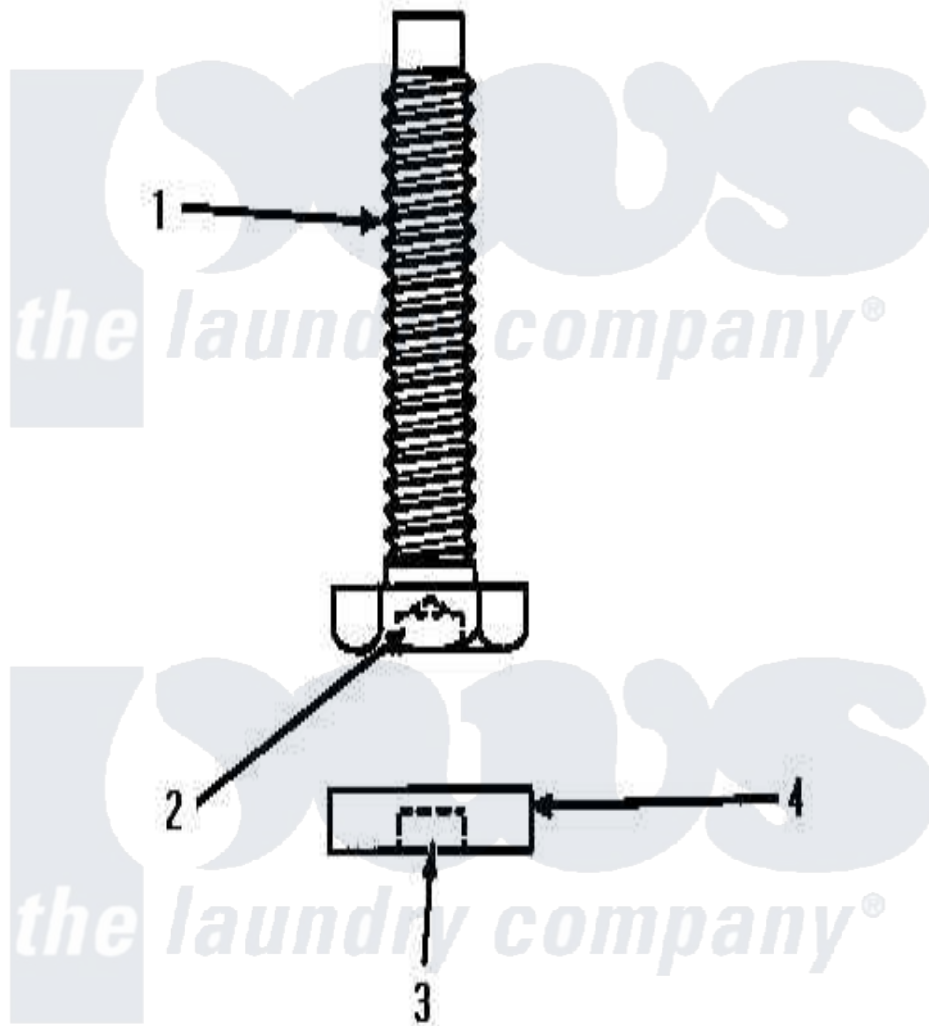

# Amana AWM452 13 - LEVELING LEG (CHANGE)

Amana Residential Amana AWM452 Washer Parts Parts Diagram 13 - LEVELING LEG (CHANGE)

[Click on the part number to view part](#)

Item	Original Part Number	Replaced By	Status	Part Description
1	Y34319	<a href="#">22003428</a>		Leg, Adjustable
2	Y00000000		Not Available	SEE NOTE HOLE
3	Y00000000		Not Available	SEE NOTE RUBBER DIMPLE
4	34318	<a href="#">40016001</a>		Foot, Rubber