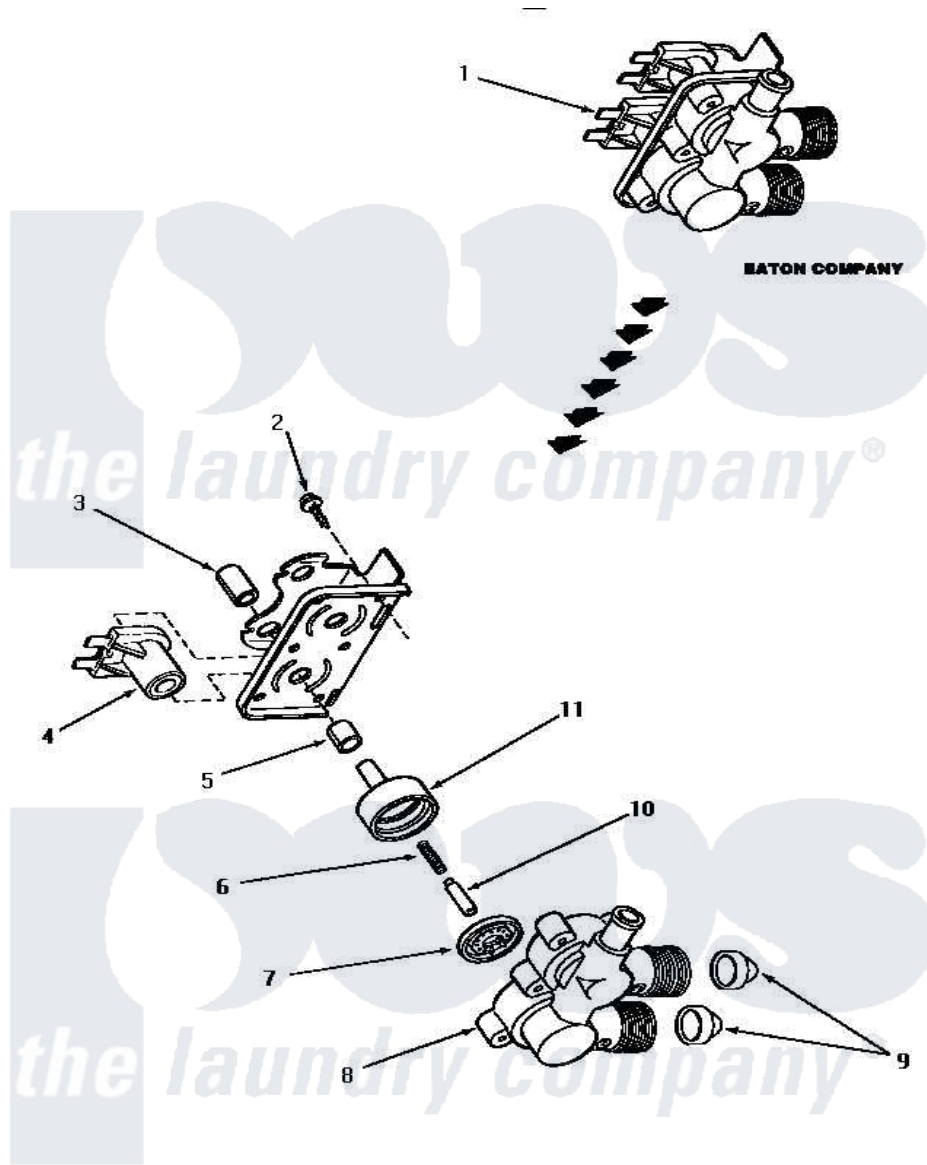

Amana AWM452 14 - MIXING VALVE ASSY (EATON COMPANY)

MIXING VALVE ASSEMBLY (Eaton Company)

Amana [Residential Amana AWM452 Washer Parts](#) Parts Diagram 14 - MIXING VALVE ASSY (EATON COMPANY)

[Click on the part number to view part](#)

Item	Original Part Number	Replaced By	Status	Part Description
1	33930			Valve, Mixing
2	25817C		Not Available	SCREW
3	24128		Not Available	SLEEVE, LONG
4	33930A	33930		Valve, Mixing
5	24129		Not Available	SLEEVE, SHORT
6	24131		Not Available	SPRING
7	24134		Not Available	DIAPHRAGM
8	Y24159	33930		Valve, Mixing
9	24122	22002960		Strainer, Washer Inlet
10	24132		Not Available	ARMATURE
11	24130			Guide, Armature