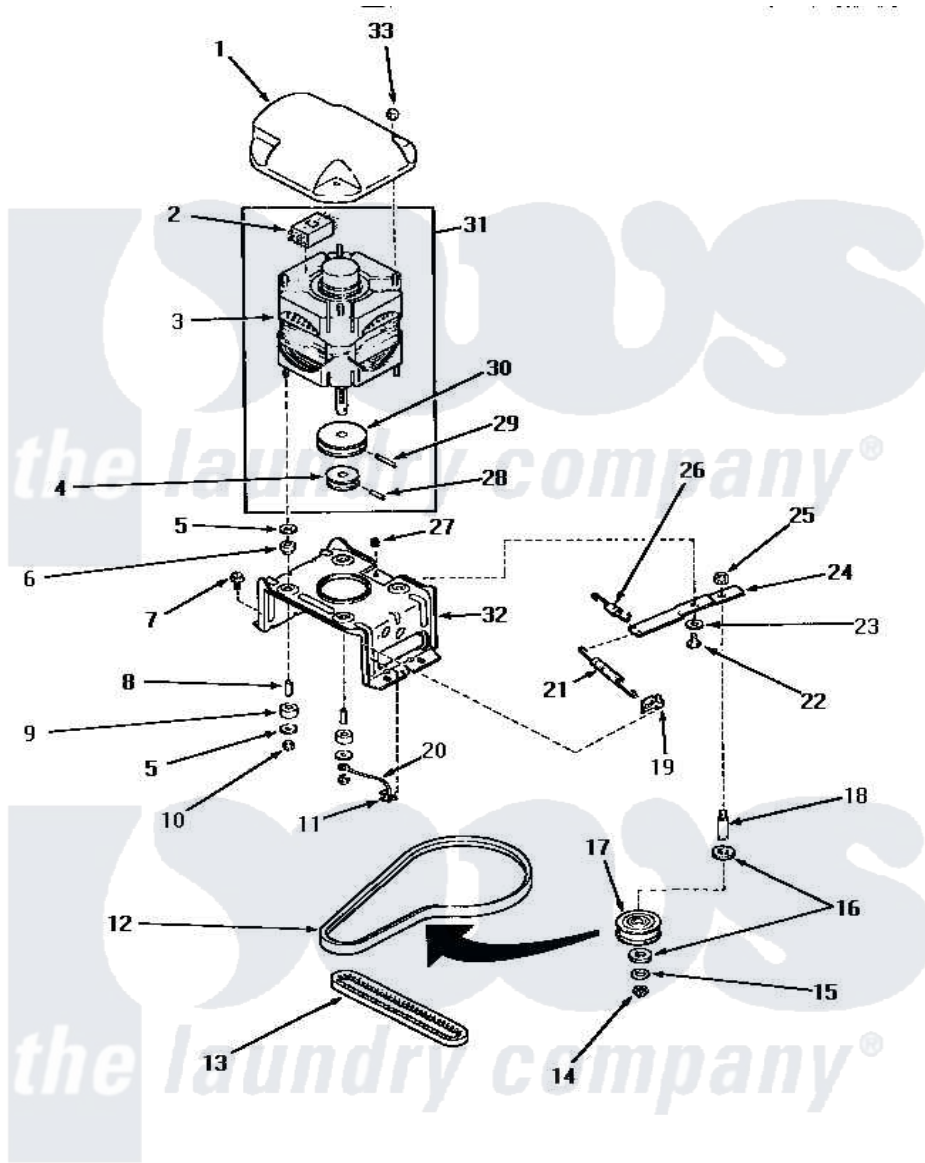

Amana AWM452 15 - MOTOR, MTG BRACKET, BELTS & IDLER ASSY

MOTOR, MOUNTING BRACKET, BELTS AND IDLER ASSEMBLY

Amana [Residential Amana AWM452 Washer Parts](#) Parts Diagram 15 - MOTOR, MTG BRACKET, BELTS & IDLER ASSY

[Click on the part number to view part](#)

Item	Original Part Number	Replaced By	Status	Part Description
1	27136			Shield, Motor
2	38097A		Not Available	MOTOR SWITCH
"	30895A	30895AP		Switch Motor-W/Instr
"	24140		Not Available	SWITCH,MOTOR
"	24139		Not Available	SWITCH,MOTOR
3	30895	27179P		Motor-Drve
4	Y27104		Not Available	PULLEY,MOTOR
5	03888		Not Available	WASHER
6	01952A			Mounting, Rubber
7	Y31645	27001200		Screw
8	27181		Not Available	SPACER,MOTOR
9	01953		Not Available	WASHER,LOWER MOTOR MOU
10	23604			Nut, Hex 10-32 Lock
11	Y00161	B5733302		Clip, Ground
12	28808			Belt, Agitate And Spin

13	27155		Belt, Pump
14	23748		Ring, Retaining
15	52549		Washer, 501 ID X3/4 Odx
16	Y29443		Washer, Felt
17	28800	Not Available	WHEEL, IDLER
18	28802		Shaft, Idler
19	28849		Clip, Spring
20	Y00000000	Not Available	SEE NOTE GROUND WIRE, GREEN
21	28807	37366	Spring, Idler
22	27229	40038901	Screw, 1/4-20
23	81392	40054701	Washer
24	31054	40041002	Lever, Idler
25	28803	2221070	Clamp, Nylon
26	30620	Not Available	SPRING, IDLER LEVER HEL
27	52566	27001225	Nut, Jam Mid Lock 1/4-20
28	10416		Pin, Roll
29	23750		Pin, Roll
30	27171	Not Available	PULLEY, MOTOR
31	27179	27179P	Motor-Drve
32	28791		Bracket, Motor Mount
33	27201		Locknut
NI	20605	Not Available	LUBE, HI TEMPERATURE-56
"	258P3	Not Available	KIT, CAPACITOR