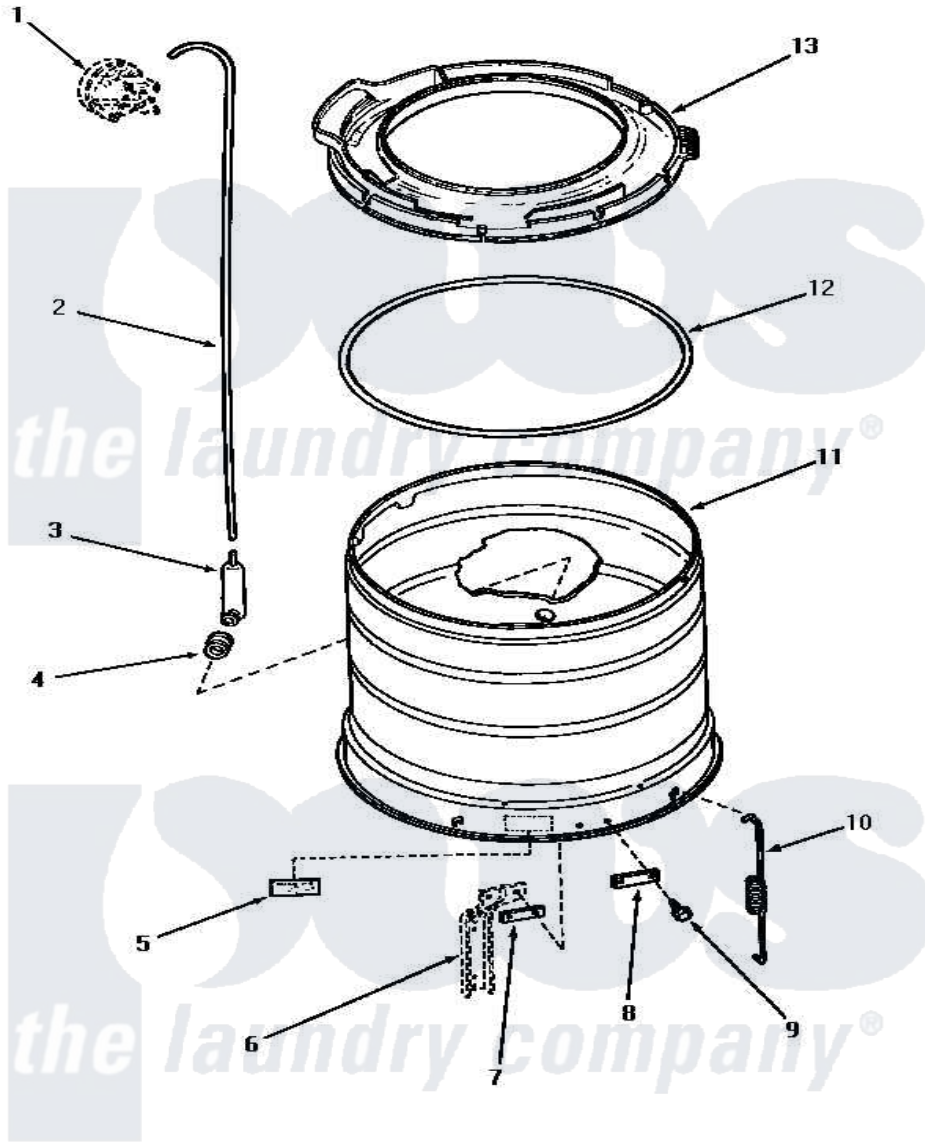

# Amana AWM452 16 - OUTER TUB, COVER & PRESSURE HOSE

## OUTER TUB, COVER AND PRESSURE HOSE

Amana [Residential Amana AWM452 Washer Parts](#) Parts Diagram 16 - OUTER TUB, COVER & PRESSURE HOSE  
 Click on the part number to view part

Item	Original Part Number	Replaced By	Status	Part Description
1	Y00000000		Not Available	SEE NOTE PRESSURE SWITCH
2	29213	<a href="#">39125</a>		Tubing 31
3	30907	<a href="#">40008501</a>		Assembly, Pressure Bulb
4	29175	<a href="#">40037801</a>		Grommet
5	Y27195		Not Available	STICKER
6	Y00000000		Not Available	SEE NOTE SUPPORT LEG
7	<a href="#">27927</a>			Plate, Leg .032
8	<a href="#">27926</a>			Plate, Leg .063
9	27205	<a href="#">40128701</a>		Screw, 5/16-18 X .50
10	<a href="#">27239</a>			Spring, Leg
11	33178	<a href="#">33178P</a>		Assembly- Oute
12	<a href="#">32857</a>			Gasket, Tub Cover Small
13	32858	<a href="#">33184P</a>		Cover, Outer Tub