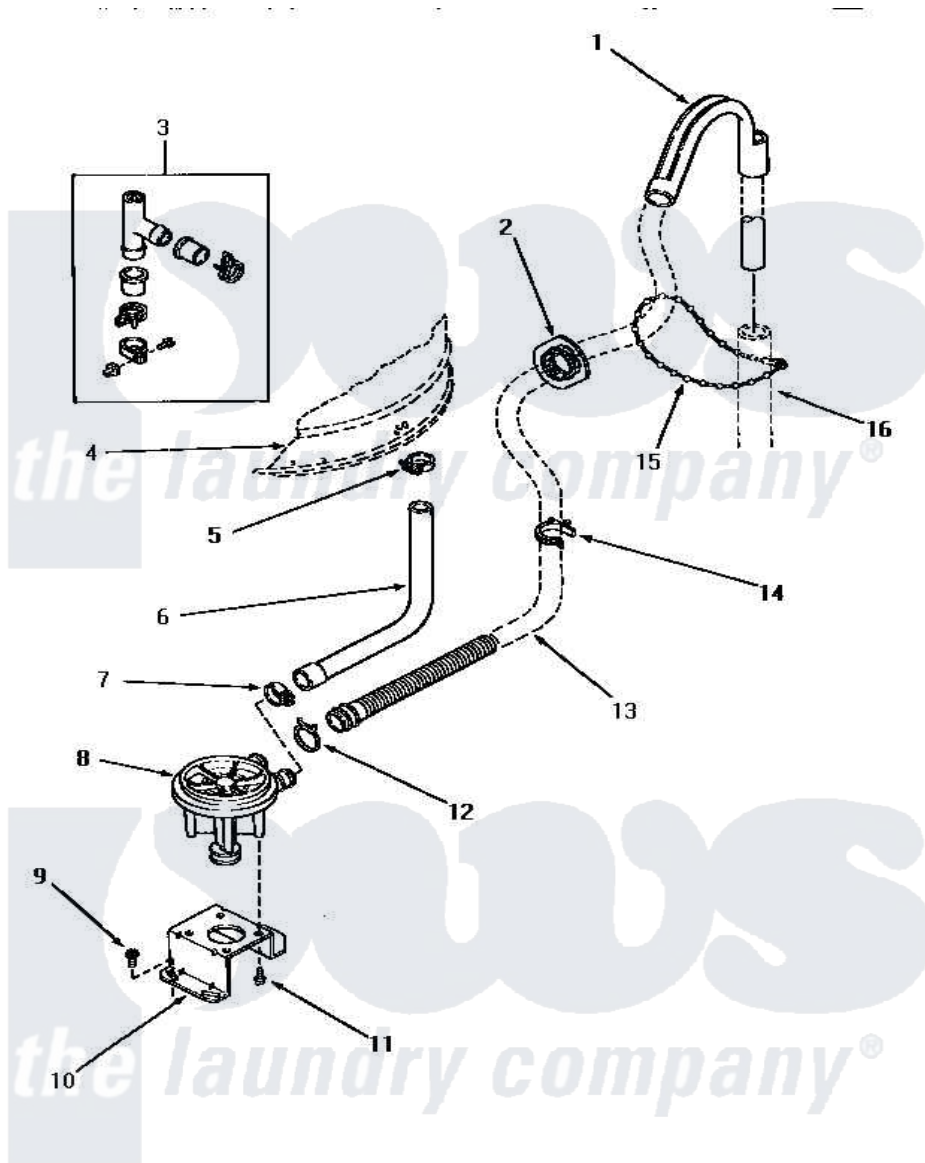

Amana AWM452 17 - PUMP ASSY/BRKT/HOSES & SIPHON BREAK KIT

PUMP ASSEMBLY, BRACKET, HOSES AND SIPHON BREAK KIT

Amana [Residential Amana AWM452 Washer Parts](#) Parts Diagram 17 - PUMP ASSY/BRKT/HOSES & SIPHON BREAK KIT

[Click on the part number to view part](#)

Item	Original Part Number	Replaced By	Status	Part Description
1	33615	22003814		Retainer, Drain Hose
2	32219			Relief, Strain
3	386P3	76660		Break-Sphn
4	Y00000000		Not Available	SEE NOTE OUTER TUB
5	32616		Not Available	(CLAMP HOSE)
6	27160		Not Available	HOSE, TUB TO PUMP-DRAIN
7	27153	285655		Clamp, Hose
8	31969			Assembly, Pump NA
9	Y31645	27001200		Screw
10	27105			Bracket, Pump Mounting
11	31098			Screw, 10-10 5/8 Unslot
12	33748	285655		Clamp, Hose
13	33613	39953		Hose- Drai
14	34321		Not Available	CLAMP, HOSE-PLASTIC
15	33489	8539404		Tie-Wire
16	Y00000000		Not Available	SEE NOTE STANDPIPE