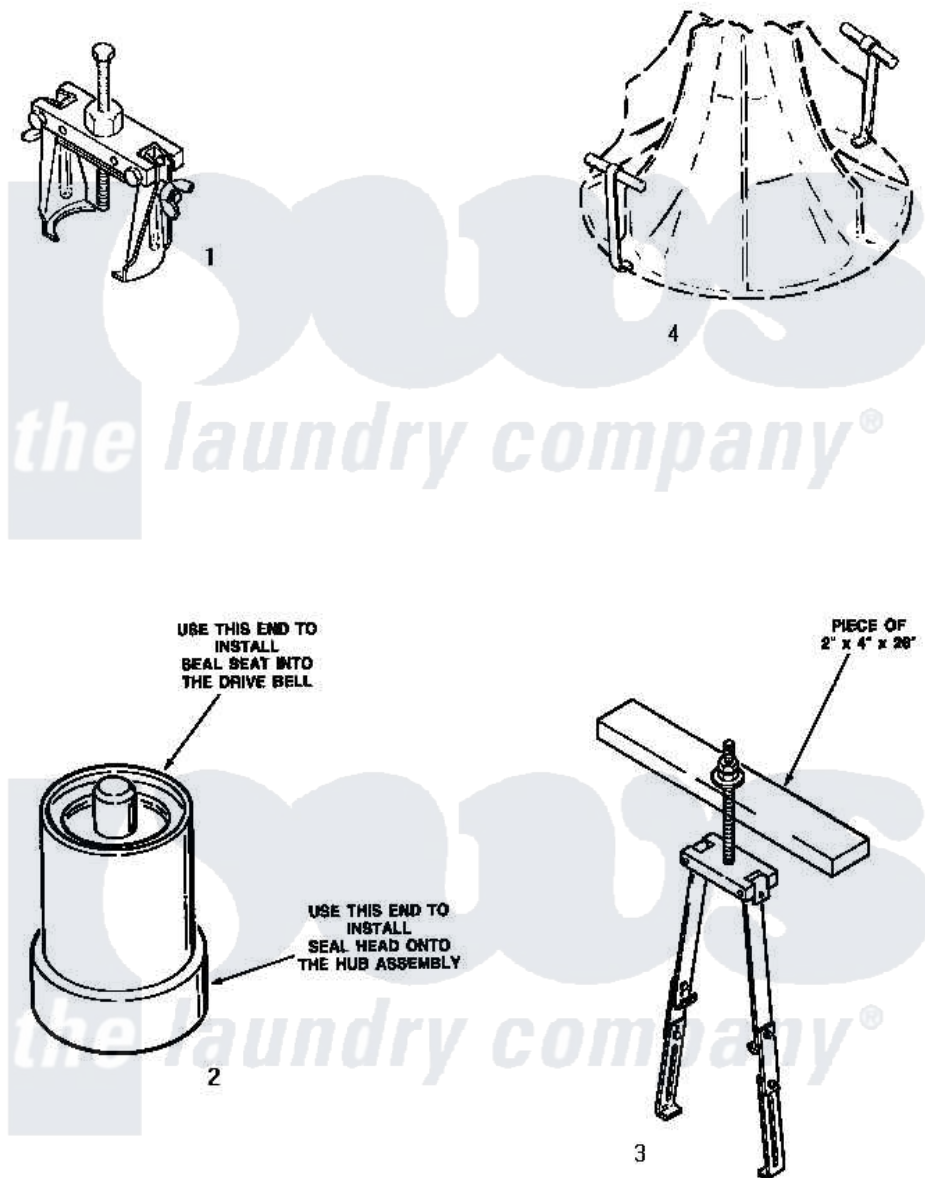

Amana AWM452 19 - SPECIAL TOOLS

Amana [Residential Amana AWM452 Washer Parts](#) Parts Diagram 19 - SPECIAL TOOLS
 Click on the part number to view part

Item	Original Part Number	Replaced By	Status	Part Description
1	253P4	294P4		Bell Tool
2	255P4		Not Available	TOOL,SEAL INSTALLING
3	256P4P		Not Available	ASSY,AGITATOR PULLER xREPLACE
4	254P4P			Agitator Hooks