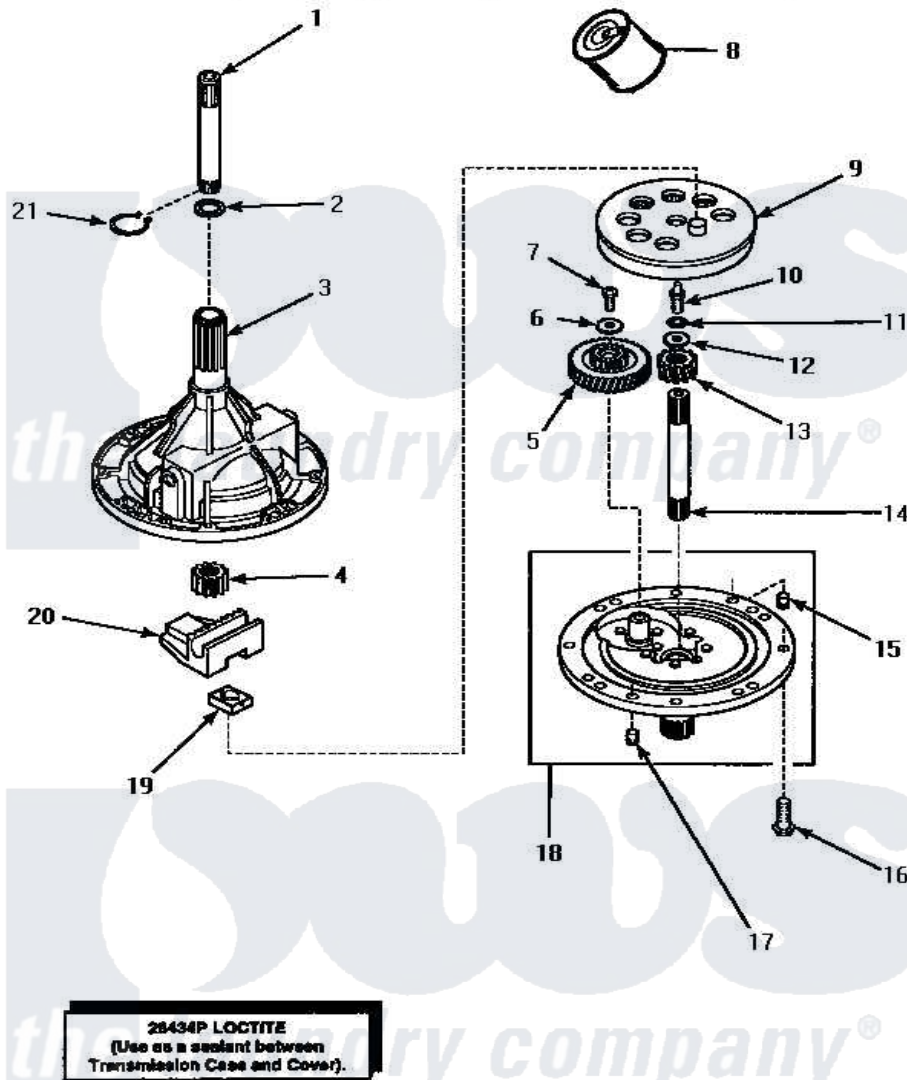

Amana AWM472W 01 - 34526 TRANSMISSION ASSY

34526 TRANSMISSION ASSEMBLY

Amana [Residential Amana AWM472W Washer Parts](#) Parts Diagram 01 - 34526 TRANSMISSION ASSY

[Click on the part number to view part](#)

Item	Original Part Number	Replaced By	Status	Part Description
1	Y36570			Shaft, Output
2	35092			Washer, 3628id X 1.00 X .056
3	33223		Not Available	ASSY,TRANSMISSION CASE
4	27003			Pinion, Agitator
5	29161			Gear, Reduction
6	29260		Not Available	WASHER
7	29273			Screw, 1/4-20 X 3/8
8	27243P			Oil, CW Transmission F-
9	26577			Assembly, Gear And Stud
10	27030		Not Available	SCREW,1/4-20 SPECIAL
11	21456			Lockwasher, 1/4 Intshkp
12	26509	40041501		Washer
13	Y29160			Pinion, Drive
14	34853			Shaft, Input
15	27172			Pin, Dowel
16	32814		Not Available	SCREW,1/4-20X7/8 SERRA

17	27172		Pin, Dowel
18	34854	38290	Assembly, Cover
19	26493		Slide
20	Y31526		Rack
21	27197		Ring, Retaining
NI	Y34526	34526P	Assembly, Transmission
"	28434P		Not Available LOCTITE