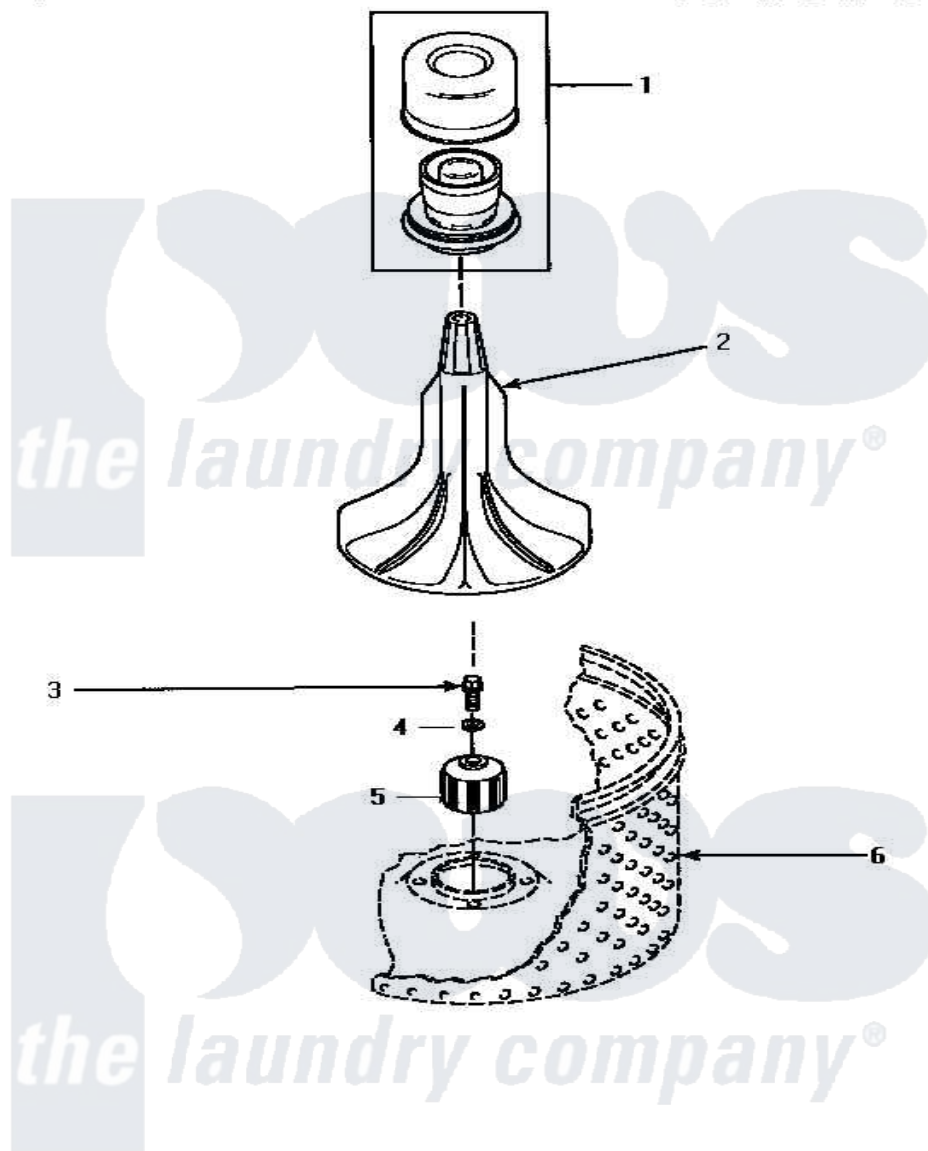

# Amana AWM472W 02 - AGITATOR & DRIVE BELL

## AGITATOR AND DRIVE BELL

Amana [Residential Amana AWM472W Washer Parts](#) Parts Diagram 02 - AGITATOR & DRIVE BELL  
 Click on the part number to view part

Item	Original Part Number	Replaced By	Status	Part Description
2	33514	<a href="#">40000501W</a>		Agitator, Flex Vane
3	34288	<a href="#">40065102</a>		Screw, Shoulder 1/4
4	<a href="#">36472</a>			O-Ring
5	34504P	<a href="#">R9900189</a>		Kit, Drive Bell And Seal
6	Y00000000		Not Available	SEE NOTE WASHTUB