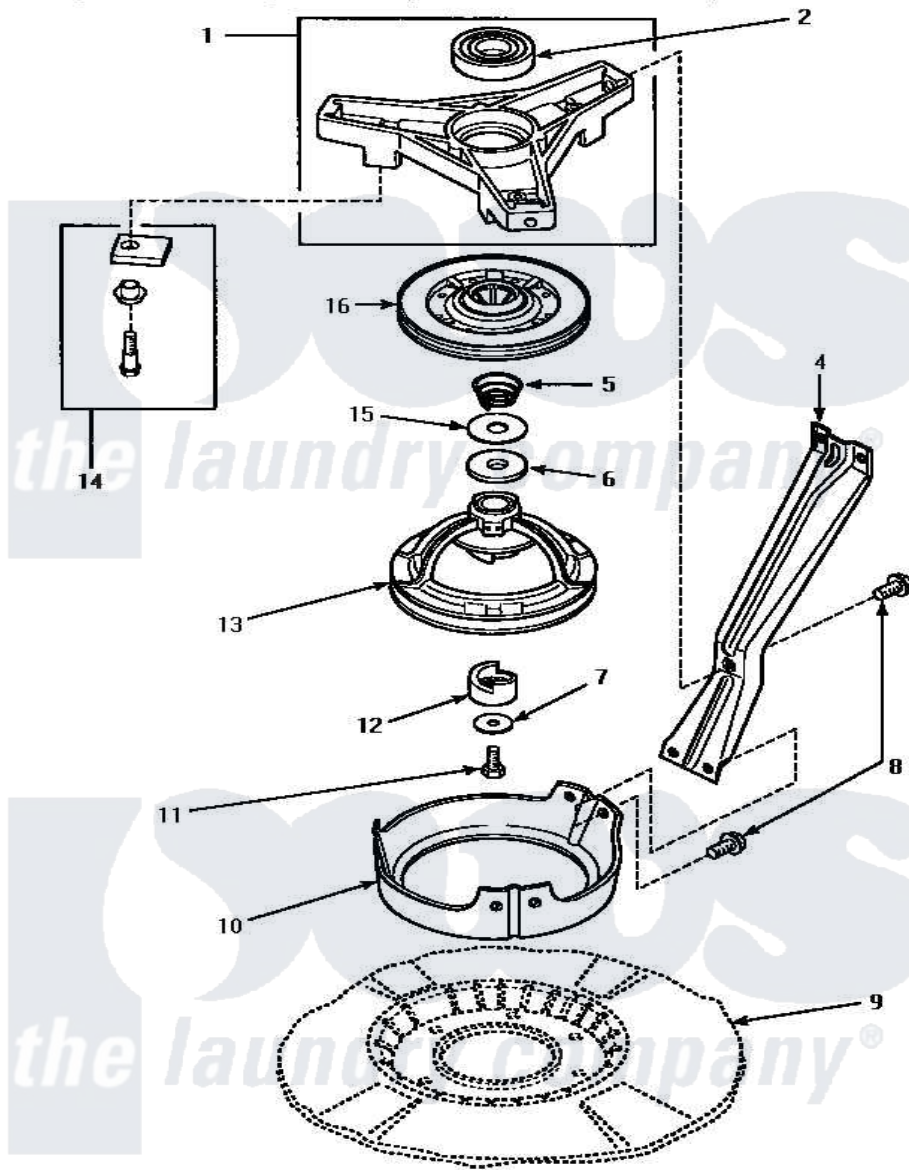

Amana AWM472W 03 - BRG HSG/BRAKE/PULLEY & PIVOT DOME

BEARING HOUSING, BRAKE, PULLEY AND PIVOT DOME

Amana [Residential Amana AWM472W Washer Parts](#) Parts Diagram 03 - BRG HSG/BRAKE/PULLEY & PIVOT DOME

[Click on the part number to view part](#)

Item	Original Part Number	Replaced By	Status	Part Description
1	35746			Assembly, Bearing Housing-L
2	28944R	40004001		Bearing, Main
4	34471		Not Available	LEG,SUPPORT
5	33435			Spring, Conical
6	27015	40063201		Washer, Flat
7	26509	40041501		Washer
8	35369	40128701		Screw, 5/16-18 X .50
9	Y00000000		Not Available	SEE NOTE BASE ASSEMBLY
10	34470			Dome, Pivot
11	27220	40063401		Screw, 1/4-20 x 5/8 Hex
12	27018			Helix
13	34921			Assembly, Pulley-Spin And Agitate
14	548P3	R9900543		Pad-Brake
15	35535	40065701		Washer, 2 Odx.63 ID
16	31961P	R9900474		Brake Assembly