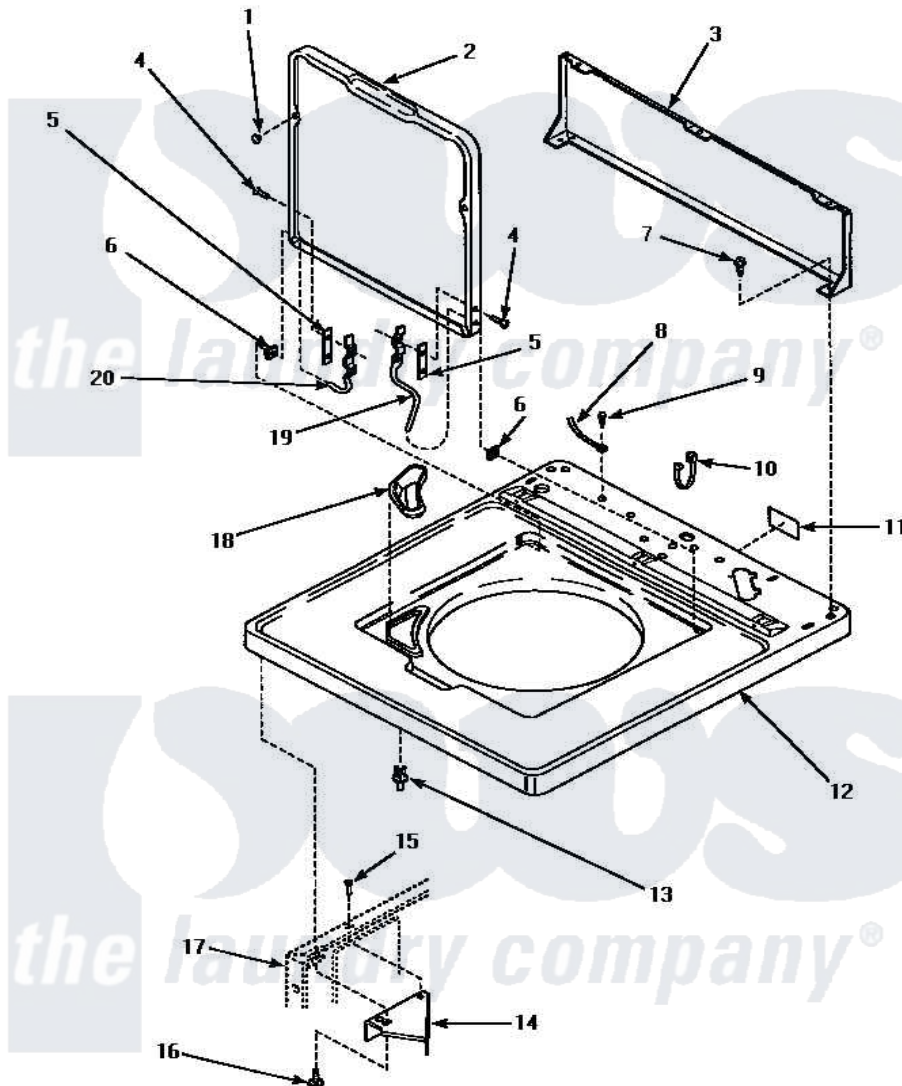

# Amana AWM472W 04 - CAB TOP/LOADING DR & CTRL HOOD REAR PAN

\*ADD SUFFIX LETTER TO PART NUMBER TO DESIGNATE COLOR.  
 H Harvest Gold L Almond W White

## CABINET TOP, LOADING DOOR AND CONTROL HOOD REAR PANEL

Amana Residential Amana AWM472W Washer Parts Parts Diagram 04 - CAB TOP/LOADING DR & CTRL HOOD REAR PAN

Click on the part number to view part

Item	Original Part Number	Replaced By	Status	Part Description
1	21685	<a href="#">40038001</a>		Bumper
2	<a href="#">33541WP</a>			Lid, W/Instructions
"	<a href="#">33541LP</a>			Lid, W/Instructions
"	33541HP		Not Available	LID,W/INSTRUCTIONS
3	34903		Not Available	PANEL, BACK HOOD (USE 37782)
4	34337	<a href="#">W10119828</a>		Screw, Lid Hinge Mounting
5	<a href="#">34338</a>			Gasket, Hinge
6	33446	<a href="#">40008201</a>		Bushing, Hinge
7	23962	<a href="#">W10116760</a>		Screw
8	Y00000000		Not Available	SEE NOTE GROUND WIRE, GREEN
9	<a href="#">52909</a>			Screw, 10B-16 X 1/2 HeX
10	21903	<a href="#">211881</a>		Grommet, Cord Part Not Used-Gas Models Only
11	24903		Not Available	STICKER,DISCONNECT POW