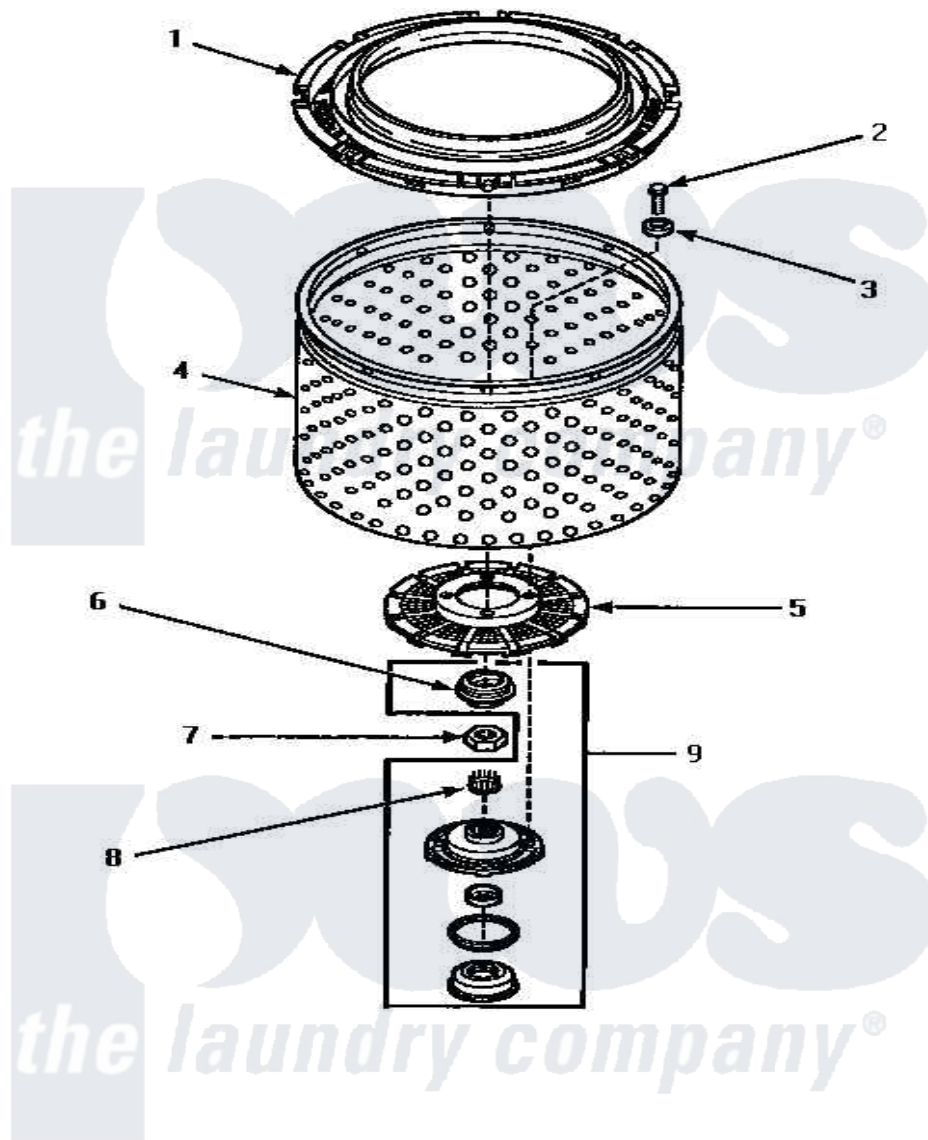

Amana AWM472W 05 - CLOTHES GUARD/WASHTUB/LINT FILTER & HUB

CLOTHES GUARD, WASHTUB, LINT FILTER AND HUB

Amana Residential Amana AWM472W Washer Parts Diagram 05 - CLOTHES GUARD/WASHTUB/LINT FILTER & HUB

[Click on the part number to view part](#)

Item	Original Part Number	Replaced By	Status	Part Description
1	35035			Guard, Clothes
2	27202	W10116787		Screw
3	28094			Gasket
4	33503P	39240P		Wash Tub
5	32998	39371		Filter Lin
6	34184	R9900189		Kit, Drive Bell And Seal
7	Y29220	40016301		Nut, Lock
8	29728	40008301		Insert, Spline
9	495P3	R9900552		Hub And Seal