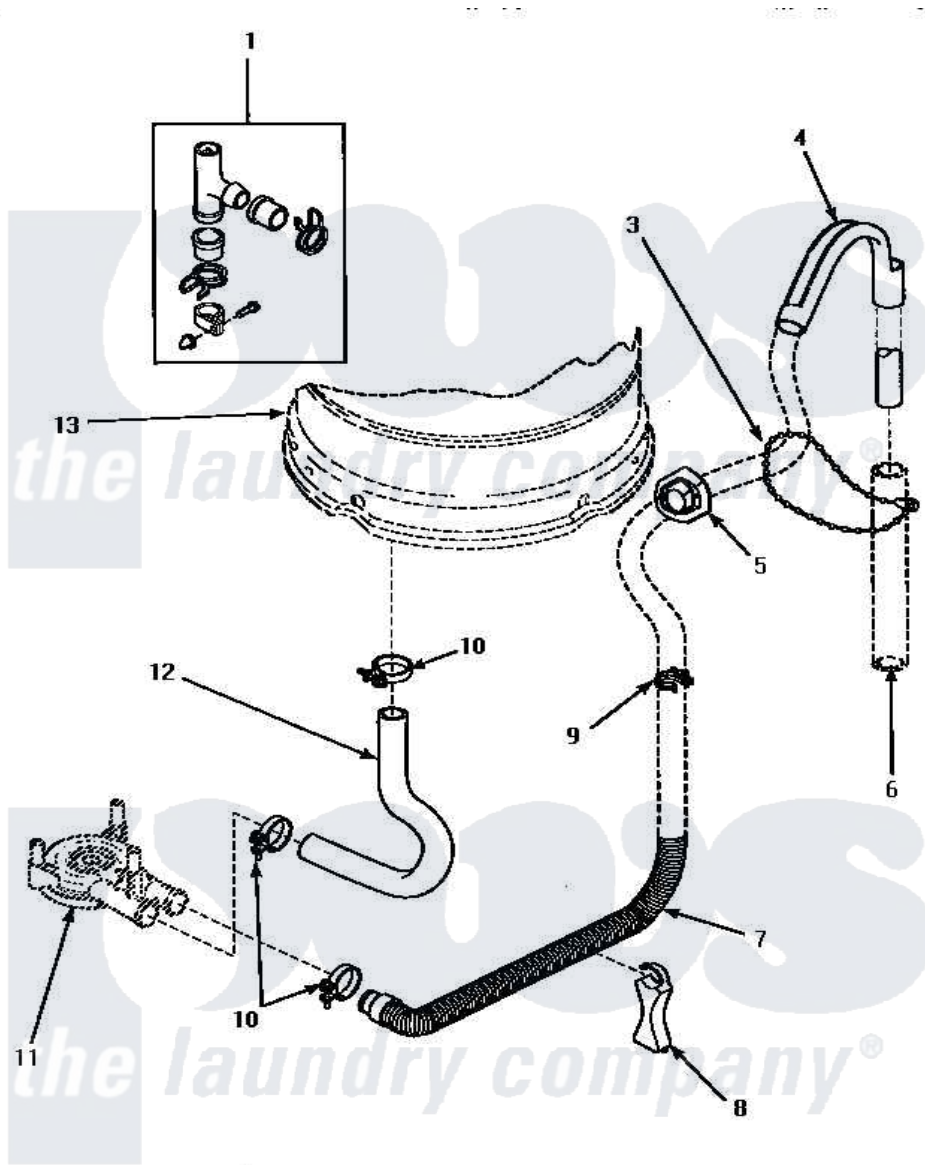

Amana AWM472W 06 - DRAIN HOSE & SIPHON BREAK

DRAIN HOSE AND SIPHON BREAK

Amana [Residential Amana AWM472W Washer Parts](#) Parts Diagram 06 - DRAIN HOSE & SIPHON BREAK
 Click on the part number to view part

Item	Original Part Number	Replaced By	Status	Part Description
1	562P3	76660		Break-Sphn
3	33489	8539404		Tie-Wire
4	33615	22003814		Retainer, Drain Hose
5	32219			Relief, Strain
6	Y00000000		Not Available	SEE NOTE STANDPIPE
7	34502	40053901		Hose, Drain
8	35487			Support, Hose
9	36014			Clip, Retainer-Hose
10	35384	285655		Clamp, Hose
11	Y00000000		Not Available	SEE NOTE PUMP ASSEMBLY
12	35753			Hose, Tub To Pump-Ddp
13	Y00000000		Not Available	SEE NOTE OUTER TUB
NI	406P3	451P3		Kit Drain Extension