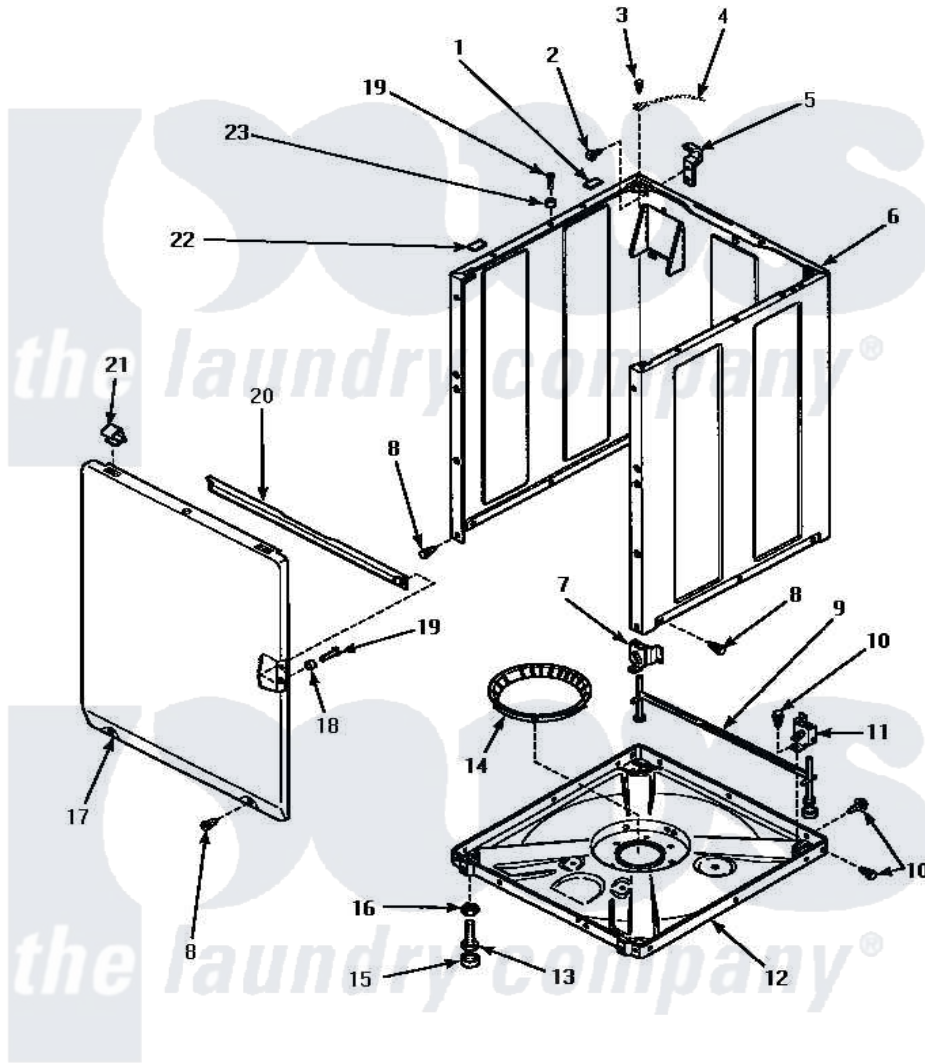

# Amana AWM472W 07 - FRONT PANEL, BASE & CABINET ASSY

ADD SUFFIX LETTER TO PART NUMBER TO DESIGNATE COLOR.  
 H Harvest Gold L Almond W White

## FRONT PANEL, BASE AND CABINET ASSEMBLY

Amana [Residential Amana AWM472W Washer Parts](#) Parts Diagram 07 - FRONT PANEL, BASE & CABINET ASSY  
 Click on the part number to view part

Item	Original Part Number	Replaced By	Status	Part Description
1	<a href="#">36226</a>			Pad, Bumper .25
2	34499		Not Available	SCREW, No.10B X 1/4 TAP IN HX
3	56392		Not Available	SCREW,8-18 X 3/8 TAPPI
4	Y00000000		Not Available	SEE NOTE GROUND WIRE, GREEN
5	<a href="#">Y27103</a>			Hinge, Hold-Down Lug
6	34475WP	<a href="#">38612WP</a>		Kit-Service
"	34475LP	<a href="#">38612LP</a>		Kit Service Cabinet
"	34475HP		Not Available	KIT,SERVICE CABINET
7	<a href="#">36037</a>			Bracket, Sll-Left
8	27196	<a href="#">27001200</a>		Screw
9	<a href="#">34443</a>			Assembly, Leg And Stabilier
10	35148		Not Available	SCREW,1/4-14 X 3/8 HX HD
11	36036		Not Available	BRACKET,SLL-RIGHT
12	<a href="#">34434P</a>			Assembly Nut/Leg Base
13	Y34319	<a href="#">22003428</a>		Leg, Adjustable

14	36108		Not Available	SNUBBER PAD & ISOLATOR
15	34318	<a href="#">40016001</a>		Foot, Rubber
16	Y21899	<a href="#">40038101</a>		Nut, Leg
17	34656HP		Not Available	ASSY,FRONT PANEL
"	<a href="#">34656WP</a>			Assembly, Front Panel
"	<a href="#">34656LP</a>			Assembly, Front Panel
18	<a href="#">28102</a>			Locator, Panel
19	32671	<a href="#">Y014874</a>		Screw, Idler Arm And Sleeve
20	Y35097		Not Available	BRACE, FRT PNL
21	<a href="#">35865</a>			Clip, Hold-Down Front Panel
22	<a href="#">Y56128</a>			Pad, Bumper
23	56079	<a href="#">505187</a>		Locator, Panel