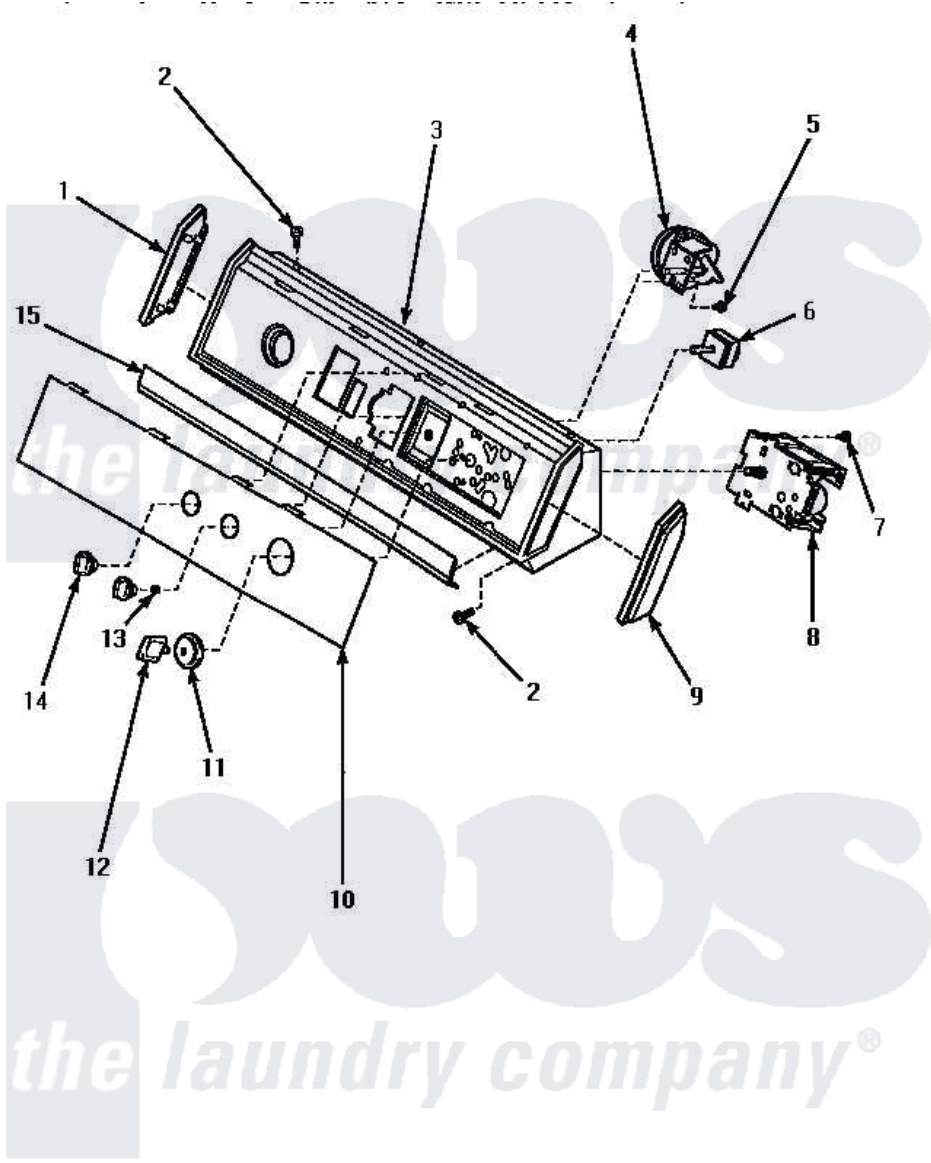

Amana AWM472W 08 - GRAPHIC PANEL, CONTROL HOOD & CONTROLS

GRAPHIC PANEL, CONTROL HOOD AND CONTROLS

Amana [Residential Amana AWM472W Washer Parts](#) Parts Diagram 08 - GRAPHIC PANEL, CONTROL HOOD & CONTROLS

[Click on the part number to view part](#)

Item	Original Part Number	Replaced By	Status	Part Description
"	NOTE:		Not Available	SIPHON BREAK KIT MUST BE INSTALLED IN DRAIN HOSE IF DRAIN RECEPTACLE IS LOWER THAN CABINET TOP OF WASHER.
1	31249		Not Available	CAP,END-L.H.-CHROME
2	32993		Not Available	SCREW,No.8ABX3/4 POZIDRI
3	36295		Not Available	ASS`Y, HOOD & MTG PLATE
4	36045	40055101		Switch, Pressure
5	31260			Screw, No.8 X 3/8 Ind H
6	21300		Not Available	SWITCH,TEMPERATURE
7	23962	W10116760		Screw
8	31239	31239P		Timer 3 Cycle Package
9	31248			Cap, End-RH-Chrome
10	35238		Not Available	PANEL,GRAPHIC
11	33818		Not Available	TIMER KNOB SKIRT

12	33898		Not Available	TIMER KNOB WHITE
13	57584		Not Available	NUT
14	33688	36701W		Knob
15	33123R			Trim