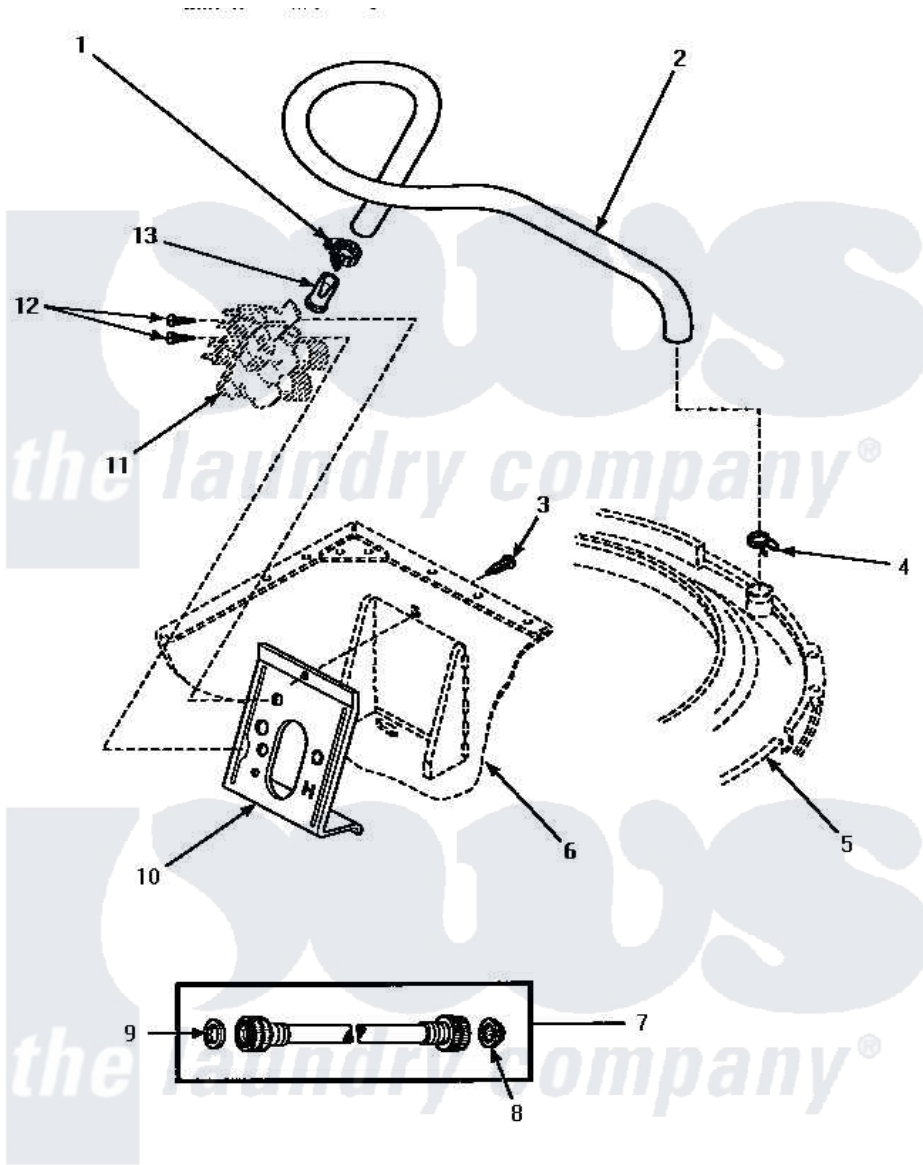

# Amana AWM472W 09 - INLET/FILL HOSE & MIXING VLV MTG BRKT

## INLET HOSE, FILL HOSE AND MIXING VALVE MOUNTING BRACKET

Amana Residential Amana AWM472W Washer Parts Parts Diagram 09 - INLET/FILL HOSE & MIXING VLV MTG BRKT  
 Click on the part number to view part

Item	Original Part Number	Replaced By	Status	Part Description
1	27643	<a href="#">596669</a>		Clamp, Manifold
2	35874	<a href="#">38155</a>		Hose, Mix Valve To TU
3	33562	<a href="#">27001200</a>		Screw
4	<a href="#">29210</a>			Hose Clamp
5	Y00000000		Not Available	SEE NOTE OUTER TUB COVER
6	Y00000000		Not Available	SEE NOTE CABINET
7	28330P	<a href="#">202860</a>		Inlet Hose Assembly
8	28605	<a href="#">22002960</a>		Strainer, Washer Inlet
9	20290	<a href="#">Y013783</a>		Washer, Inlet Hose
10	34972	<a href="#">39407</a>		Bracket, Valve
11	Y00000000		Not Available	SEE NOTE MIXING VALVE ASSEMBLY
12	56392		Not Available	SCREW,8-18 X 3/8 TAPPI
13	34500	<a href="#">22001900</a>		Preventer, Back Flow