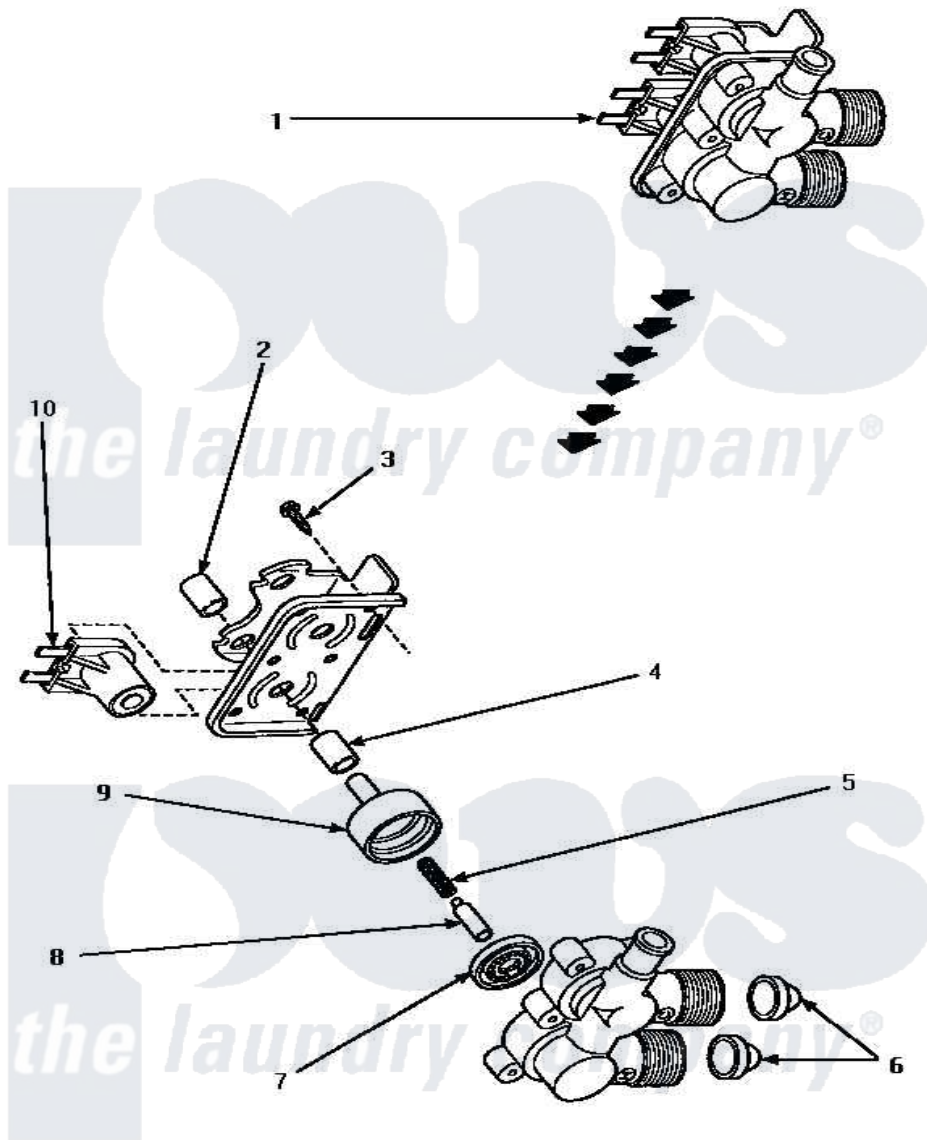

# Amana AWM472W 10 - MIXING VALVE ASSY

## MIXING VALVE ASSEMBLY

Amana [Residential Amana AWM472W Washer Parts](#) Parts Diagram 10 - MIXING VALVE ASSY

[Click on the part number to view part](#)

Item	Original Part Number	Replaced By	Status	Part Description
1	34963	<a href="#">34963P</a>		Valve Mixing Package
2	24128		Not Available	SLEEVE, LONG
3	25817C		Not Available	SCREW
4	24129		Not Available	SLEEVE, SHORT
5	23224E		Not Available	SPRING
6	24122	<a href="#">22002960</a>		Strainer, Washer Inlet
7	24134		Not Available	DIAPHRAGM
8	24132		Not Available	ARMATURE
9	<a href="#">24130</a>			Guide, Armature
10	33930A	<a href="#">33930</a>		Valve, Mixing