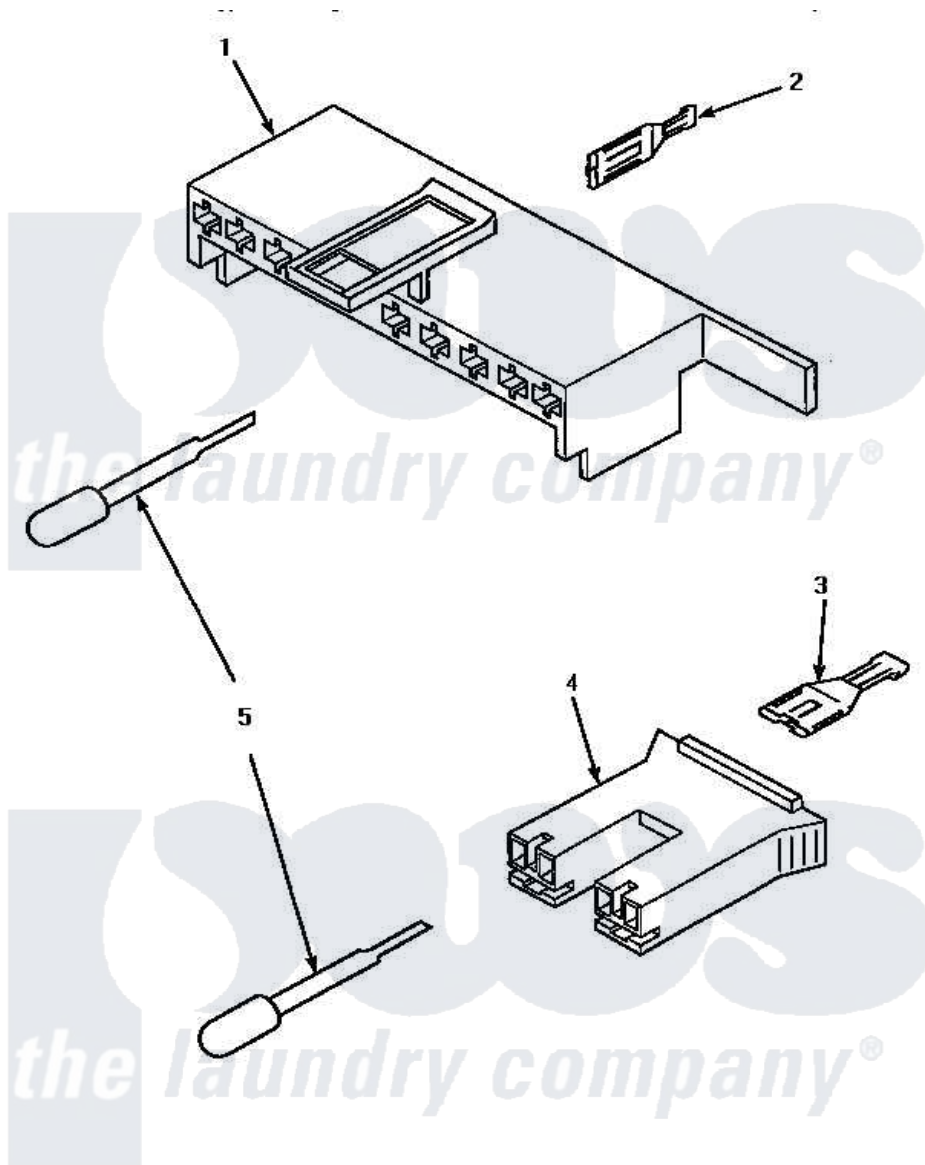

Amana AWM472W 11 - MIXING VALVE, MOTOR CONN BLOCKS & TERM

MIXING VALVE AND MOTOR CONNECTION BLOCKS, TERMINALS AND TERMINAL EXTRACTOR TOOL

Amana [Residential Amana AWM472W Washer Parts](#) Parts Diagram 11 - MIXING VALVE, MOTOR CONN BLOCKS & TERM

[Click on the part number to view part](#)

Item	Original Part Number	Replaced By	Status	Part Description
1	34677			10 Circuit Plug
2	Y00188			Molex Terminal
3	Y00121		Not Available	SPADE TERMINAL(12 GAUGE) (1/4 INCH-(2) 18 GAUGE WIRES O
4	34676			Plug
"	34675		Not Available	PLUG
5	283P4			Terminal Extractor Tool