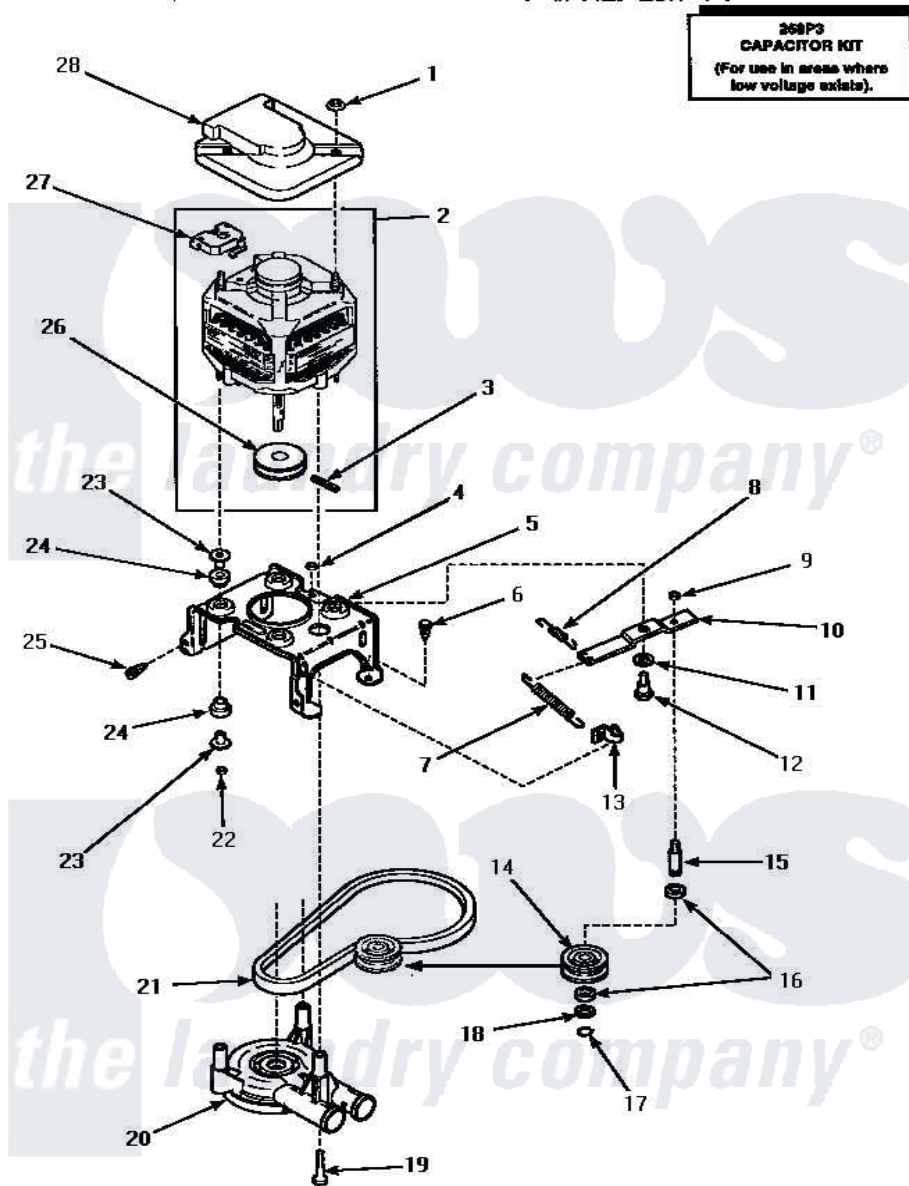

# Amana AWM472W 12 - MOTOR, MTG BRKT, BELT, PUMP & IDLER ASSY

## MOTOR, MOUNTING BRACKET, BELT, PUMP AND IDLER ASSEMBLY

Amana [Residential Amana AWM472W Washer Parts](#) Parts Diagram 12 - MOTOR, MTG BRKT, BELT, PUMP & IDLER ASSY

[Click on the part number to view part](#)

Item	Original Part Number	Replaced By	Status	Part Description
1	35139		Not Available	PALNUT
2	34571	<a href="#">27001215</a>		Motor W/Pulley
3	<a href="#">23750</a>			Pin, Roll
4	52566	<a href="#">27001225</a>		Nut, Jam Mid Lock 1/4-20
5	34890		Not Available	BRACKET,MOTOR MOUNT
6	Y31645	<a href="#">27001200</a>		Screw
7	33110	<a href="#">37366</a>		Spring, Idler
8	30620		Not Available	SPRING,IDLER LEVER HEL
9	28803	<a href="#">2221070</a>		Clamp, Nylon
10	31054	<a href="#">40041002</a>		Lever, Idler
11	81392	<a href="#">40054701</a>		Washer
12	27229	<a href="#">40038901</a>		Screw, 1/4-20
13	<a href="#">28849</a>			Clip, Spring
14	28800		Not Available	WHEEL,IDLER
15	<a href="#">28802</a>			Shaft, Idler
16	<a href="#">Y29443</a>			Washer, Felt

17	<a href="#">23748</a>		Ring, Retaining
18	<a href="#">52549</a>		Washer, 501 ID X3/4 Odx
19	Y34565	<a href="#">40063701</a>	Screw, 10-16 x 1.75
20	35742P	<a href="#">27001233</a>	Pump
21	<a href="#">28808</a>		Belt, Agitate And Spin
22	35423	<a href="#">3400029</a>	Nut, Adapter Plate
23	<a href="#">34791</a>		Post, Mount-Motor
24	<a href="#">34788</a>		Mount, Motor
25	Y31645	<a href="#">27001200</a>	Screw
26	27171	Not Available	PULLEY, MOTOR
27	35632	Not Available	SWITCH, MOTOR
28	34754	<a href="#">40112301</a>	Shield, Motor
NI	258P3	Not Available	KIT,CAPACITOR