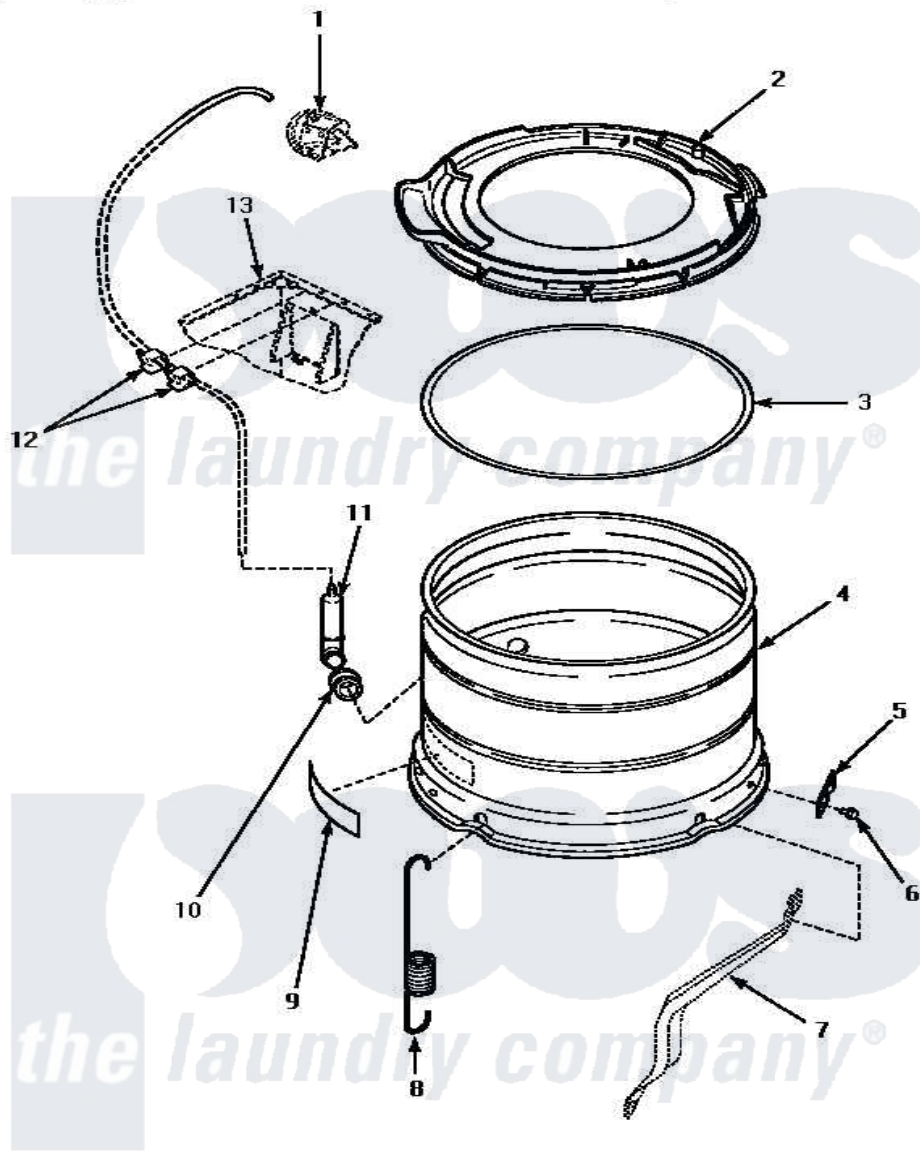

Amana AWM472W 13 - OUTER TUB, COVER & PRESSURE HOSE

OUTER TUB, COVER AND PRESSURE HOSE

Amana [Residential Amana AWM472W Washer Parts](#) Parts Diagram 13 - OUTER TUB, COVER & PRESSURE HOSE

[Click on the part number to view part](#)

Item	Original Part Number	Replaced By	Status	Part Description
1	Y00000000		Not Available	SEE NOTE PRESSURE SWITCH
2	36025	36025P		Assembly, Tub Cover and Gasket
3	32857			Gasket, Tub Cover Small
4	34438P			Assembly, Outer Tub
5	27926			Plate, Leg .063
6	35369	40128701		Screw, 5/16-18 X .50
7	Y00000000		Not Available	SEE NOTE SUPPORT LEG
8	35948			Spring, Leg-Large Tub
9	500049		Not Available	STICKER
10	29175	40037801		Grommet
11	30907	40008501		Assembly, Pressure Bulb
12	21036			Clip, Cable
13	Y00000000		Not Available	SEE NOTE CABINET