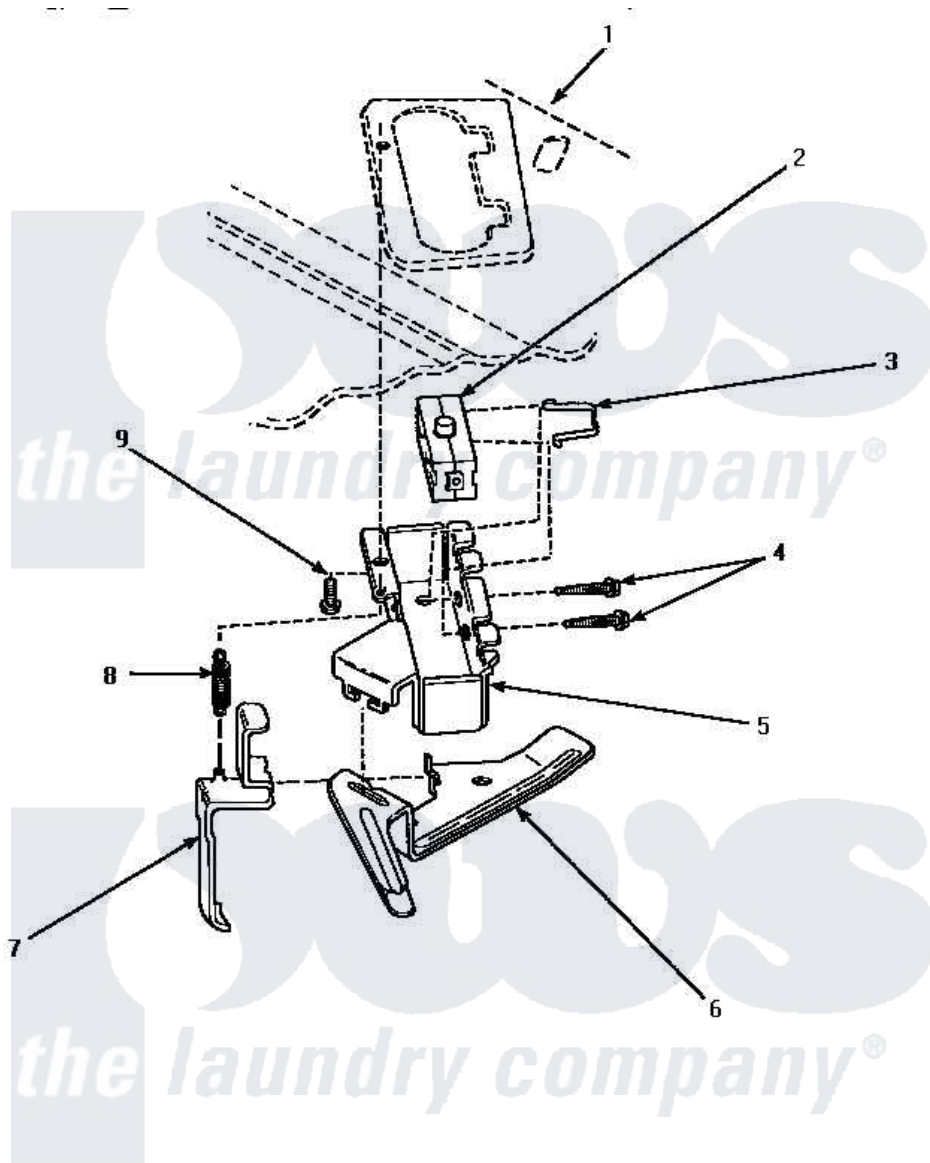

# Amana AWM472W 14 - OUT-OF-BALANCE SWITCH

## OUT-OF-BALANCE SWITCH

Amana [Residential Amana AWM472W Washer Parts](#) Parts Diagram 14 - OUT-OF-BALANCE SWITCH

[Click on the part number to view part](#)

Item	Original Part Number	Replaced By	Status	Part Description
1	Y00000000		Not Available	SEE NOTE CABINET TOP
2	33445	<a href="#">27001095</a>		Switch, Lid
3	33433		Not Available	CLIP,HOLDER-SWITCH
4	<a href="#">36510</a>			Screw
5	34679P		Not Available	SWITCH HOLDER
6	<a href="#">33441</a>			Arm, Actuator
7	<a href="#">33442</a>			Lever, Unbalanced Load
8	<a href="#">33443</a>			Spring
9	23962	<a href="#">W10116760</a>		Screw