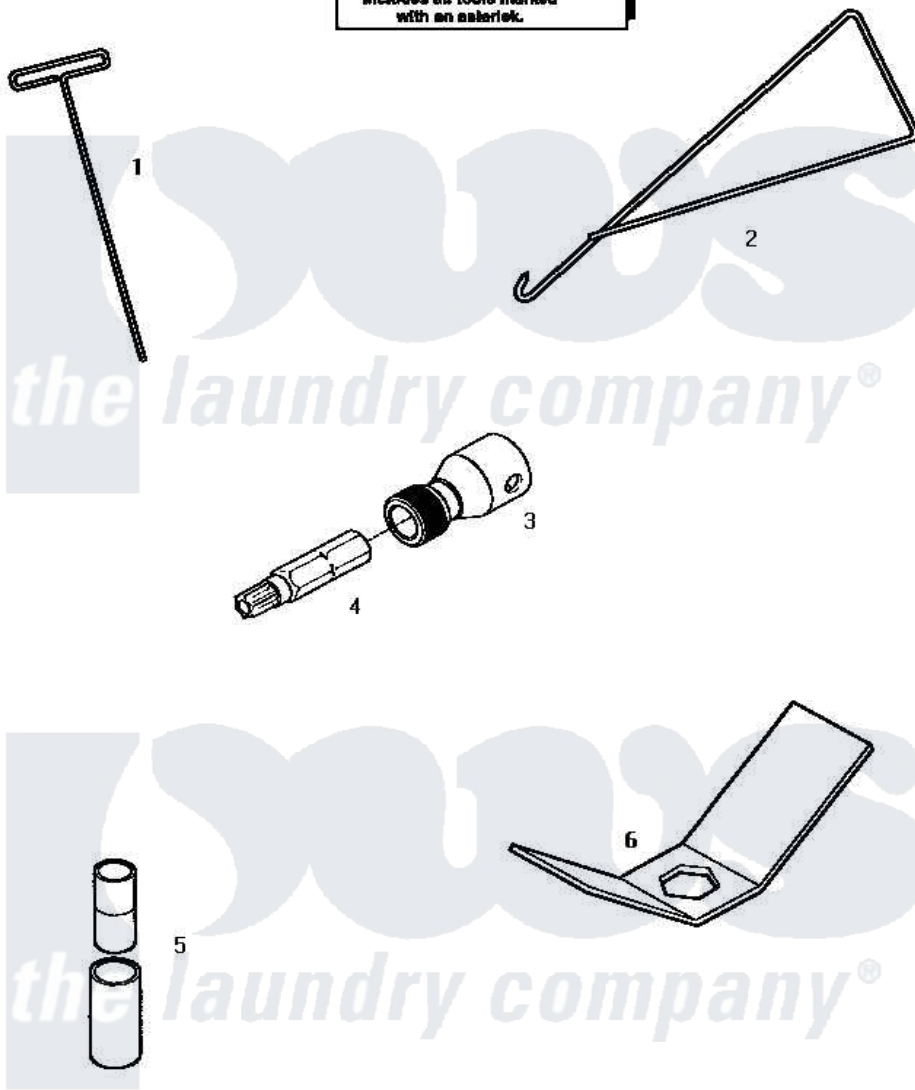

## SPECIAL TOOLS

Amana [Residential Amana AWM472W Washer Parts](#) Parts Diagram 16 - SPECIAL TOOLS

[Click on the part number to view part](#)

Item	Original Part Number	Replaced By	Status	Part Description
1	291P4		Not Available	WRENCH, T - ALLEN
2	289P4	<a href="#">321P4</a>		Hook, Spring
3	<a href="#">24161</a>			Torx Bit Holder
4	<a href="#">282P4</a>			T25 Tamper Resistant Bit
5	<a href="#">242P4</a>			Installer, Spring
6	237P4	<a href="#">306P4</a>		Hex Wrench
NI	555P3	<a href="#">725P3</a>		Kit