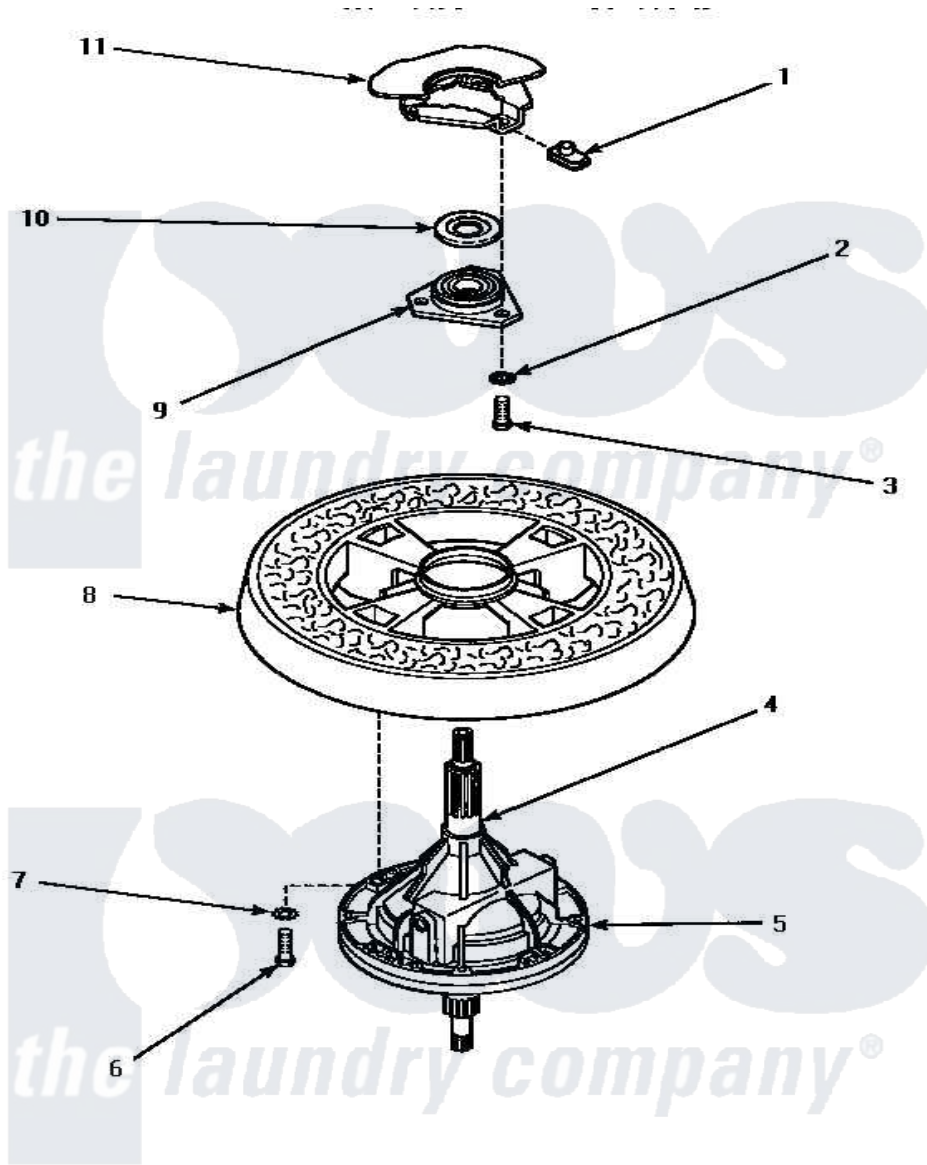

# Amana AWM472W 18 - TRANSMISSION ASSY & BALANCE RING

## TRANSMISSION ASSEMBLY AND BALANCE RING

Amana [Residential Amana AWM472W Washer Parts](#) Parts Diagram 18 - TRANSMISSION ASSY & BALANCE RING

[Click on the part number to view part](#)

Item	Original Part Number	Replaced By	Status	Part Description
1	<a href="#">27222</a>			Nut, Retainer 5/16-18
2	<a href="#">04366</a>			Lockwasher, 5/16intshkp
3	01355		Not Available	SCREW
4	<a href="#">27604P</a>			Never-Seeze 1 Oz Tube
5	Y34526	<a href="#">34526P</a>		Assembly, Transmission
6	27200		Not Available	CAP SCREW
7	<a href="#">02431</a>			Lockwasher, 1/4 Ext Shk
8	34731		Not Available	ASSY,BALANCE RING-COMPL
9	27182	<a href="#">40004201P</a>		Main Bearing Assembly
10	<a href="#">27187</a>			Flinger
11	Y00000000		Not Available	SEE NOTE OUTER TUB