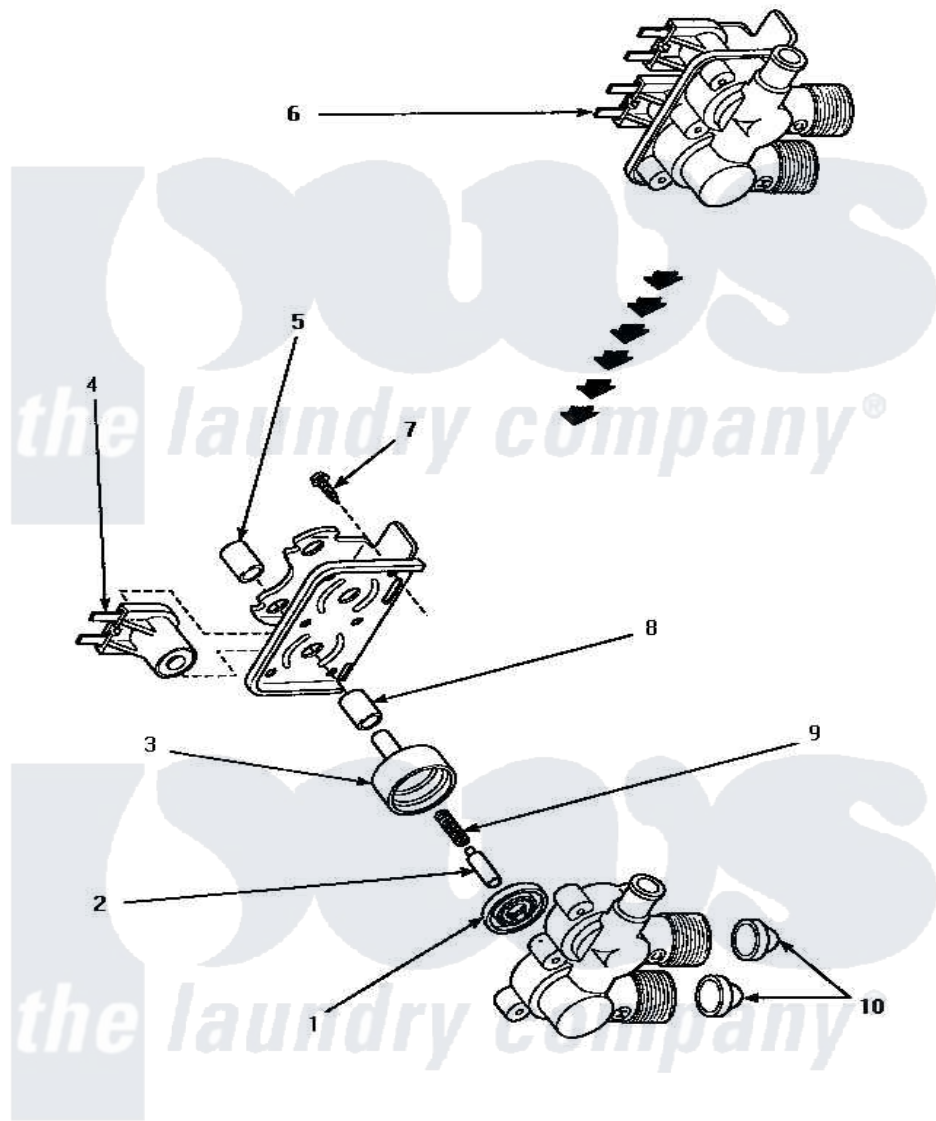

Amana AWM472W2 02 - 34963 MIXING VALVE ASSY

34963 MIXING VALVE ASSEMBLY

Amana Residential Amana AWM472W2 Washer Parts Parts Diagram 02 - 34963 MIXING VALVE ASSY
 Click on the part number to view part

Item	Original Part Number	Replaced By	Status	Part Description
1	24134		Not Available	DIAPHRAGM
2	24132		Not Available	ARMATURE
3	24130			Guide, Armature
4	33930A	33930		Valve, Mixing
5	24128		Not Available	SLEEVE, LONG
6	34963	34963P		Valve Mixing Package
7	25817C		Not Available	SCREW
8	24129		Not Available	SLEEVE, SHORT
9	23224E		Not Available	SPRING
10	24122	22002960		Strainer, Washer Inlet