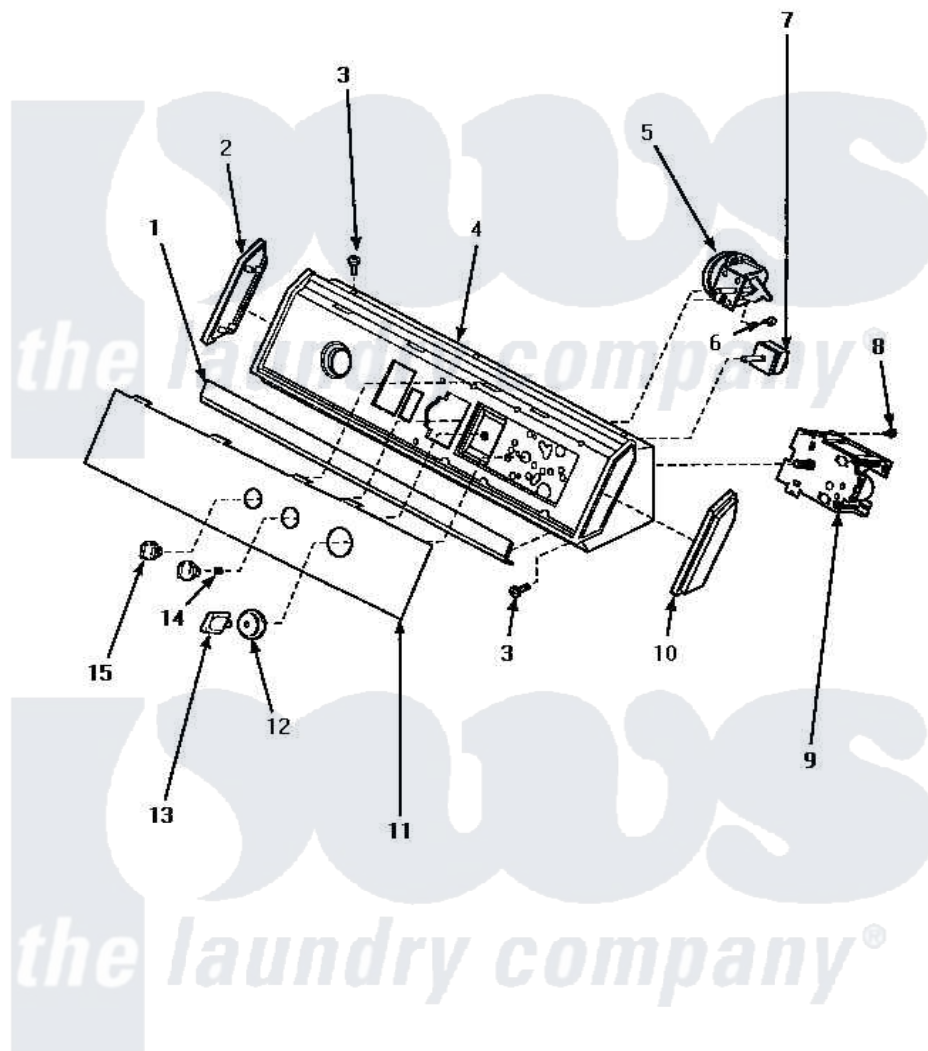

Amana AWM472W2 08 - GRAPHIC PANEL, CONTROL HOOD & CONTROLS

GRAPHIC PANEL, CONTROL HOOD AND CONTROLS
(Models AWM472W2, AWM473W2 and AWM573W2)

Amana [Residential Amana AWM472W2 Washer Parts](#) Parts Diagram 08 - GRAPHIC PANEL, CONTROL HOOD & CONTROLS

[Click on the part number to view part](#)

Item	Original Part Number	Replaced By	Status	Part Description
1	33123R			Trim
2	31249		Not Available	CAP,END-L.H.-CHROME
3	32993		Not Available	SCREW,No.8ABX3/4 POZIDRI
4	36295		Not Available	ASS'Y, HOOD & MTG PLATE
5	36045	40055101		Switch, Pressure
6	31260			Screw, No.8 X 3/8 Ind H
7	21300		Not Available	SWITCH,TEMPERATURE
"	32189			Switch, Temp
8	23962	W10116760		Screw
9	36608			Timer, 4 Cycle
"	31239	31239P		Timer 3 Cycle Package
10	31248			Cap, End-RH-Chrome
11	36619		Not Available	PANEL, GRAPHICS
"	36921W		Not Available	GRAPHIC PANEL

12	33818	Not Available	TIMER KNOB SKIRT
13	33898	Not Available	TIMER KNOB WHITE
14	57584	Not Available	NUT
15	33688	36701W	Knob