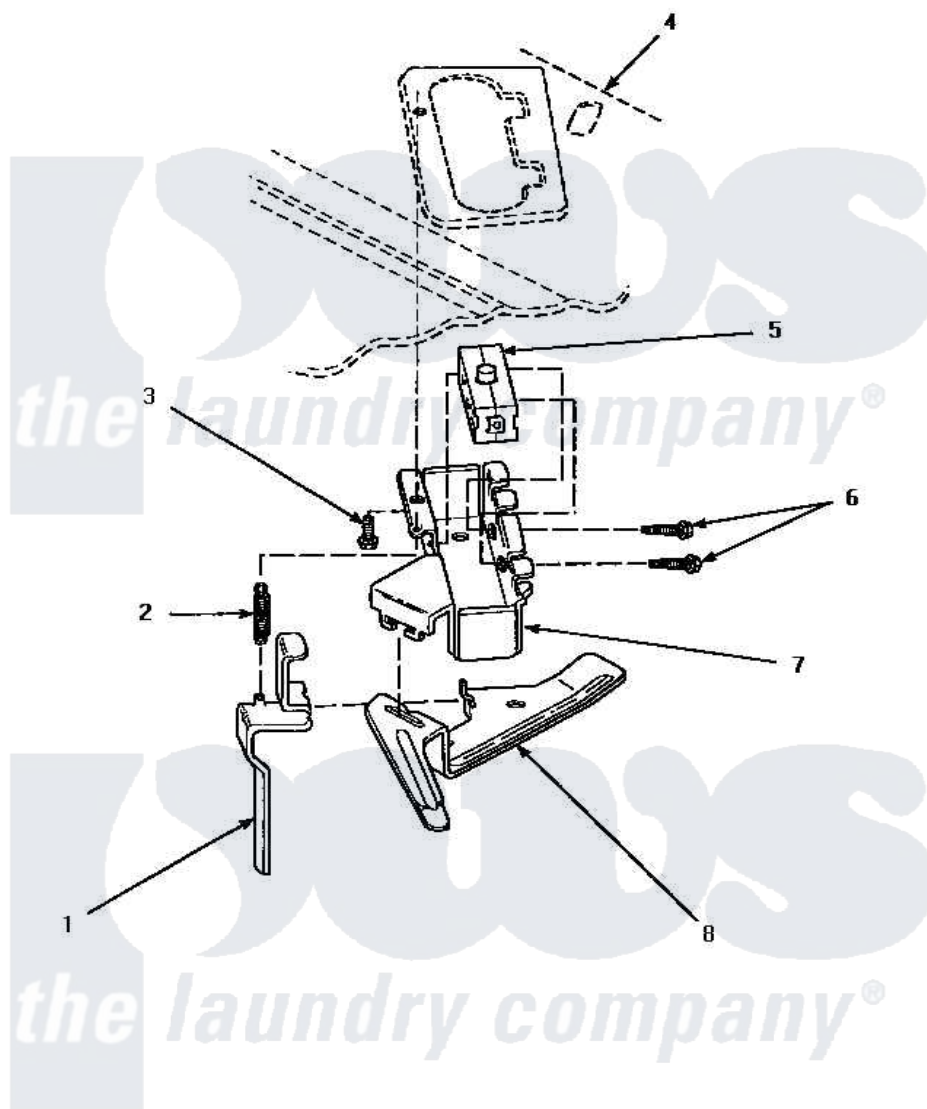

# Amana AWM472W2 13 - OUT-OF-BALANCE SWITCH

## OUT-OF-BALANCE SWITCH

Amana [Residential Amana AWM472W2 Washer Parts](#) Parts Diagram 13 - OUT-OF-BALANCE SWITCH  
 Click on the part number to view part

Item	Original Part Number	Replaced By	Status	Part Description
1	<a href="#">33442</a>			Lever, Unbalanced Load
2	<a href="#">33443</a>			Spring
3	23962	<a href="#">W10116760</a>		Screw
4	Y00000000		Not Available	SEE NOTE CABINET TOP -- (SEE CABINET TOP, LOADING DOOR AND CONTROL HOOD REAR PANEL PAGE)
5	33445	<a href="#">27001095</a>		Switch, Lid
6	<a href="#">36510</a>			Screw
7	<a href="#">36497P</a>			Kit, Switch Holder
8	<a href="#">33441</a>			Arm, Actuator