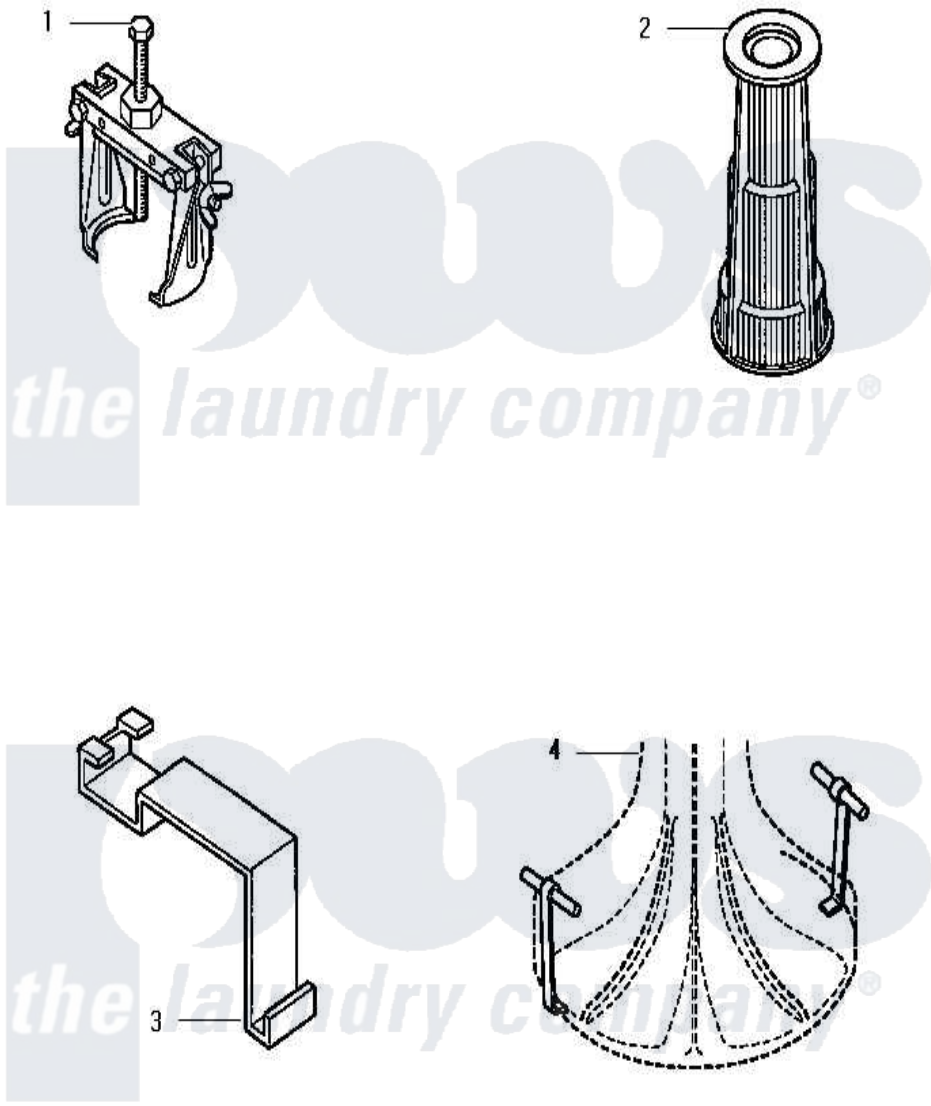

# Amana AWM472W2 16 - SPECIAL TOOLS

Amana [Residential Amana AWM472W2 Washer Parts](#) Parts Diagram 16 - SPECIAL TOOLS  
 Click on the part number to view part

Item	Original Part Number	Replaced By	Status	Part Description
1	<a href="#">294P4</a>			Bell Tool
2	<a href="#">293P4</a>			Seal Tool
3	<a href="#">273P4</a>			Tub Cover Gasket Tool
4	<a href="#">254P4P</a>			Agitator Hooks
NI	<a href="#">294P4A</a>			Jaw, Drive Bell Tool
"	<a href="#">294P4B</a>			Drive Bell Bolt