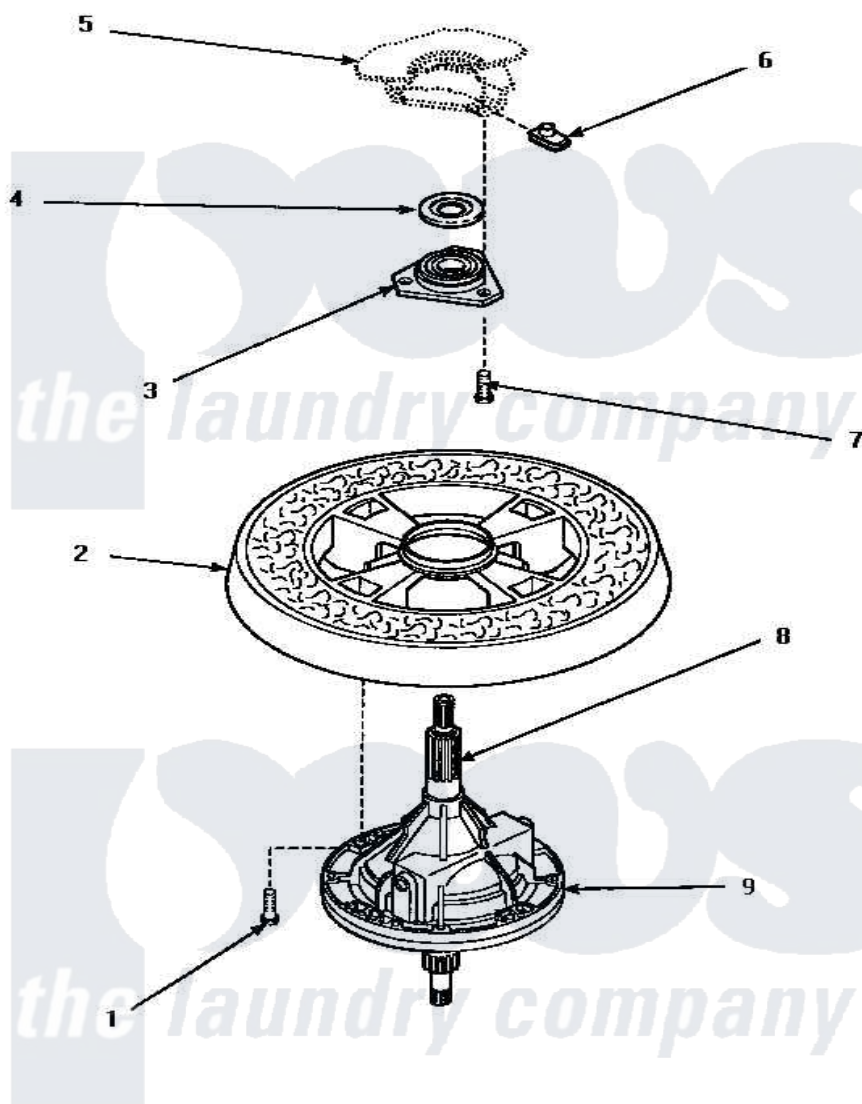

Amana AWM472W2 17 - TRANSMISSION ASSY & BALANCE RING

TRANSMISSION ASSEMBLY AND BALANCE RING

Amana [Residential Amana AWM472W2 Washer Parts](#) Parts Diagram 17 - TRANSMISSION ASSY & BALANCE RING
 Click on the part number to view part

Item	Original Part Number	Replaced By	Status	Part Description
1	37047		Not Available	SCREW, CAP
2	34731		Not Available	ASSY,BALANCE RING-COMPL
3	27182	40004201P		Main Bearing Assembly
4	27187			Flinger
5	Y00000000		Not Available	SEE NOTE OUTER TUB -- (SEE OUTER TUB, COVER AND PRESSURE HOSE PAGE)
6	27222			Nut, Retainer 5/16-18
7	36991	3400500		Bolt, 3405245 5/16-18 X 3/4
8	27604P			Never-Seeze 1 Oz Tube
9	34526P			Assembly, Transmission