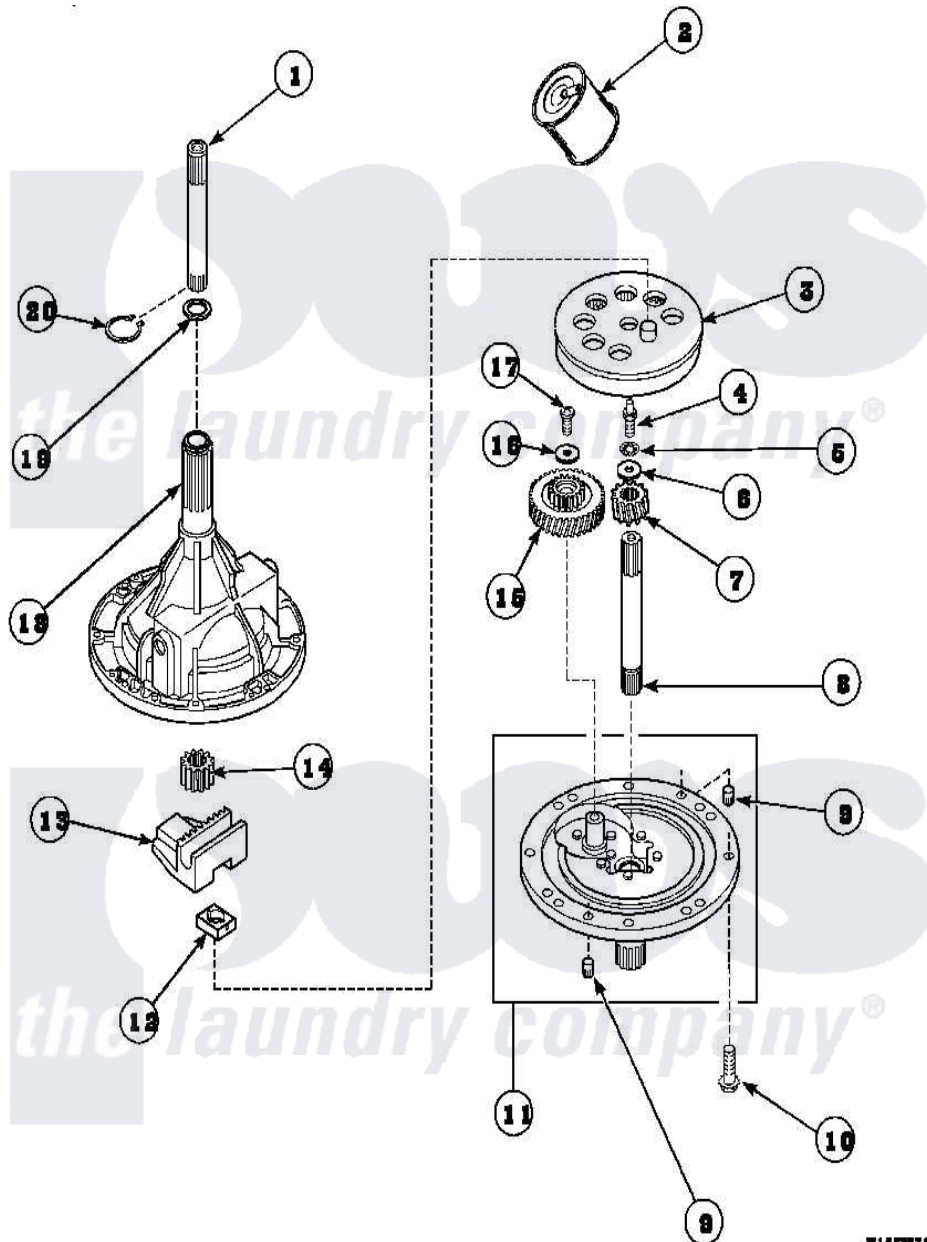

Amana AWM472W2 (BOM: PAWM472W2) 01 - 34526P TRANSMISSION ASSY

Amana Residential Amana AWM472W2 (BOM: PAWM472W2) Washer Parts Parts Diagram 01 - 34526P
TRANSMISSION ASSY

Click on the part number to view part

Item	Original Part Number	Replaced By	Status	Part Description
1	Y36570			Shaft, Output
2	27243P			Oil, CW Transmission F-
3	26577			Assembly, Gear And Stud
4	27030		Not Available	SCREW, 1/4-20 SPECIAL
5	21456			Lockwasher, 1/4 Intshkp
6	26509	40041501		Washer
7	36562			Pinion, Drive
8	34853			Shaft, Input
9	27172			Pin, Dowel
10	32814		Not Available	SCREW, 1/4-20X7/8 SERRA
11	38290			Assembly, Cover
12	26493			Slide
13	Y31526			Rack
14	27003			Pinion, Agitator
15	29161			Gear, Reduction

16	29260	Not Available	WASHER
17	29273		Screw, 1/4-20 X 3/8
18	33223	Not Available	ASSY, TRANSMISSION CASE
19	35092		Washer, 3628id X 1.00 X .056
20	27197		Ring, Retaining
NI	37577P	Not Available	SEALANT