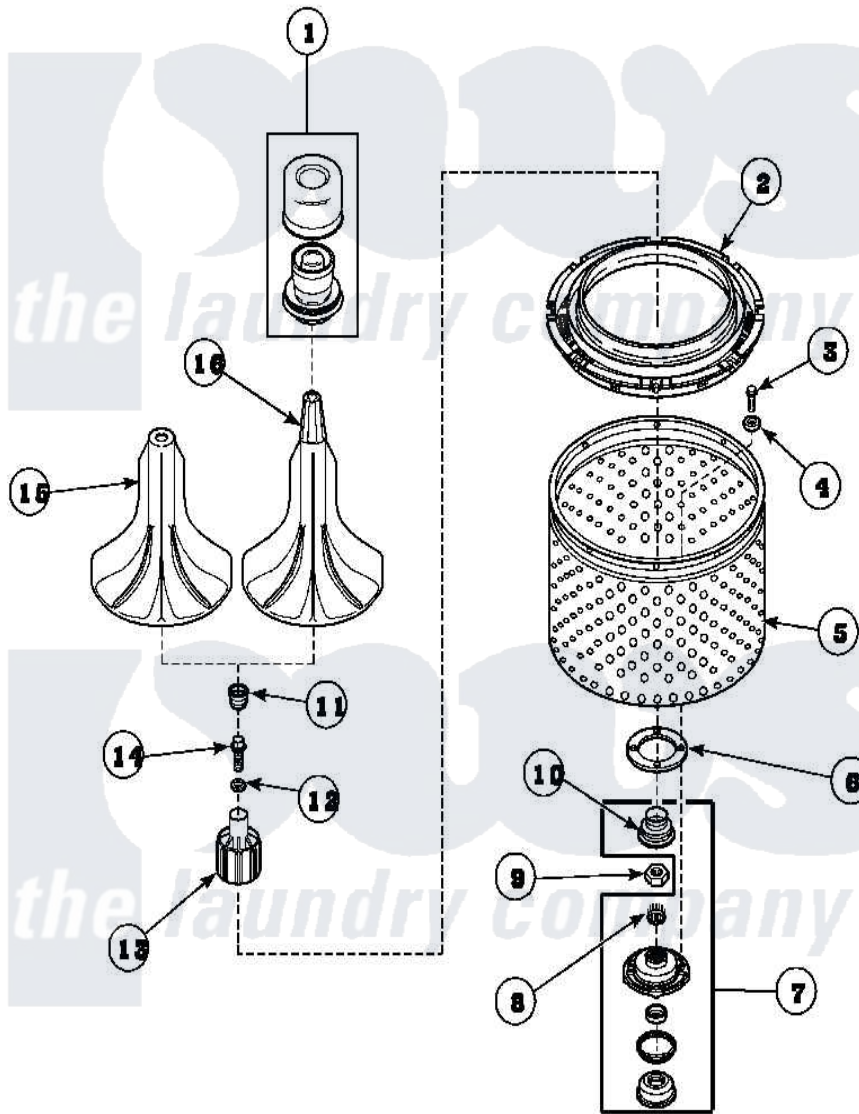

**Amana AWM472W2 (BOM: PAWM472W2) 02 - AGITATOR/DRIVE  
BELL/SEAL KIT/TUB & HUB**

WESOPENA

Amana Residential Amana AWM472W2 (BOM: PAWM472W2) Washer Parts Parts Diagram 02 - AGITATOR/DRIVE BELL/SEAL KIT/TUB & HUB

[Click on the part number to view part](#)

Item	Original Part Number	Replaced By	Status	Part Description
1	<a href="#">33510</a>			Assembly, Dispenser-Fabric
2	<a href="#">35035</a>			Guard, Clothes
3	27202	<a href="#">W10116787</a>		Screw
4	<a href="#">28094</a>			Gasket
6	27125	<a href="#">39122</a>		Gasket, Washtub
7	495P3	<a href="#">R9900552</a>		Hub And Seal
8	29728	<a href="#">40008301</a>		Insert, Spline
9	Y29220	<a href="#">40016301</a>		Nut, Lock
10	36425	<a href="#">40016101</a>		Seal, Bell Drive
11	36511	<a href="#">40008401</a>		Plug, Bell
12	<a href="#">36472</a>			O-Ring
13	36443P	<a href="#">R9900189</a>		Kit, Drive Bell And Seal
14	34288	<a href="#">40065102</a>		Screw, Shoulder 1/4
16	33514	<a href="#">40000501W</a>		Agitator, Flex Vane