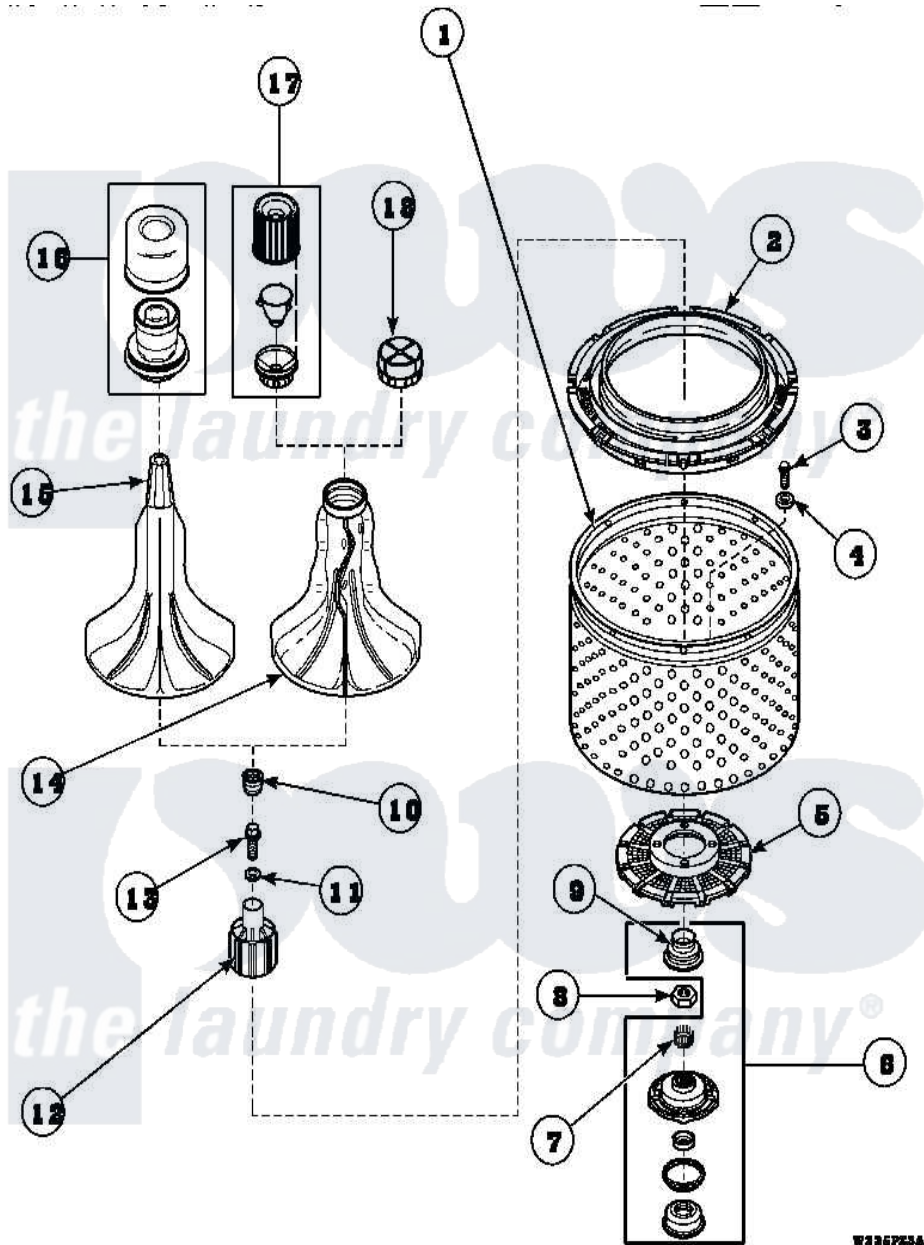

**Amana AWM472W2 (BOM: PAWM472W2) 03 - AGITATOR/DRIVE  
BELL/SEAL KIT/TUB & HUB**

Amana Residential Amana AWM472W2 (BOM: PAWM472W2) Washer Parts Parts Diagram 03 - AGITATOR/DRIVE  
BELL/SEAL KIT/TUB & HUB

Click on the part number to view part

Item	Original Part Number	Replaced By	Status	Part Description
1	33503P	<a href="#">39240P</a>		Wash Tub
2	<a href="#">35035</a>			Guard, Clothes
3	27202	<a href="#">W10116787</a>		Screw
4	<a href="#">28094</a>			Gasket
5	32998	<a href="#">39371</a>		Filter Lin
6	495P3	<a href="#">R9900552</a>		Hub And Seal
7	29728	<a href="#">40008301</a>		Insert, Spline
8	Y29220	<a href="#">40016301</a>		Nut, Lock
9	36425	<a href="#">40016101</a>		Seal, Bell Drive
10	36511	<a href="#">40008401</a>		Plug, Bell
11	<a href="#">36472</a>			O-Ring
12	36443P	<a href="#">R9900189</a>		Kit, Drive Bell And Seal
13	34288	<a href="#">40065102</a>		Screw, Shoulder 1/4
15	33514	<a href="#">40000501W</a>		Agitator, Flex Vane
16	<a href="#">33510</a>			Assembly, Dispenser-Fabric