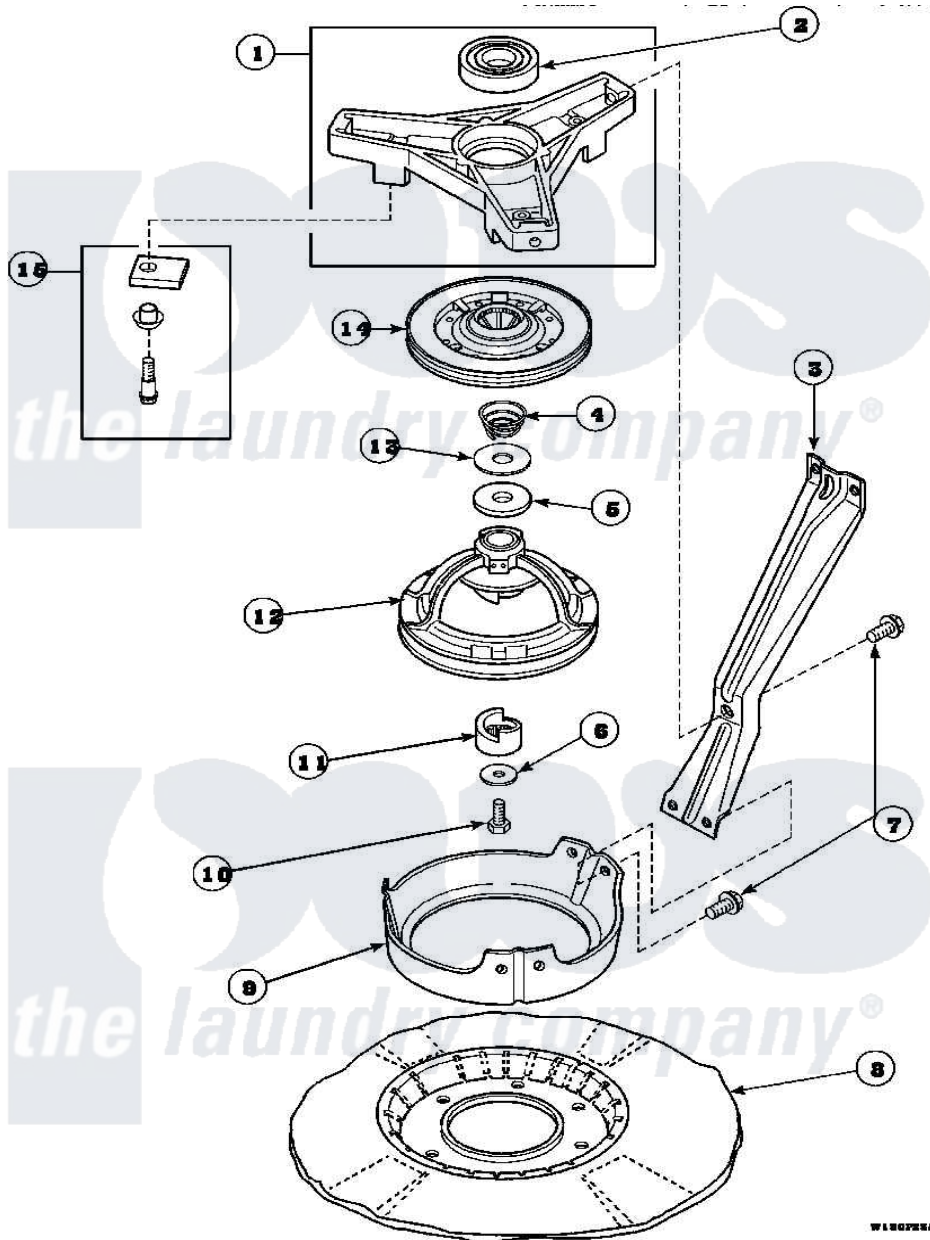

Amana AWM472W2 (BOM: PAWM472W2) 04 - BRG HSG/BRAKE/PULLEY & PIVOT DOME

Amana Residential Amana AWM472W2 (BOM: PAWM472W2) Washer Parts Diagram 04 - BRG HSG/BRAKE/PULLEY & PIVOT DOME
 Click on the part number to view part

Item	Original Part Number	Replaced By	Status	Part Description
1	35746			Assembly, Bearing Housing-L
2	28944R	40004001		Bearing, Main
3	34471		Not Available	LEG,SUPPORT
4	33435			Spring, Conical
5	27015	40063201		Washer, Flat
6	26509	40041501		Washer
7	35369	40128701		Screw, 5/16-18 X .50
8	36599P			Assembly Nut/ Leg Base
"	34434P			Assembly Nut/Leg Base
9	34470			Dome, Pivot
10	27220	40063401		Screw, 1/4-20 x 5/8 Hex
11	27018			Helix
12	34921			Assembly, Pulley-Spin And Agitate
13	35535	40065701		Washer, 2 Odx.63 ID

14 31961P

[R9900474](#)

Brake Assembly

15 548P3

[R9900543](#)

Pad-Brake

NI [26594P](#)

Grease, Silicone - 2 Oz Tube