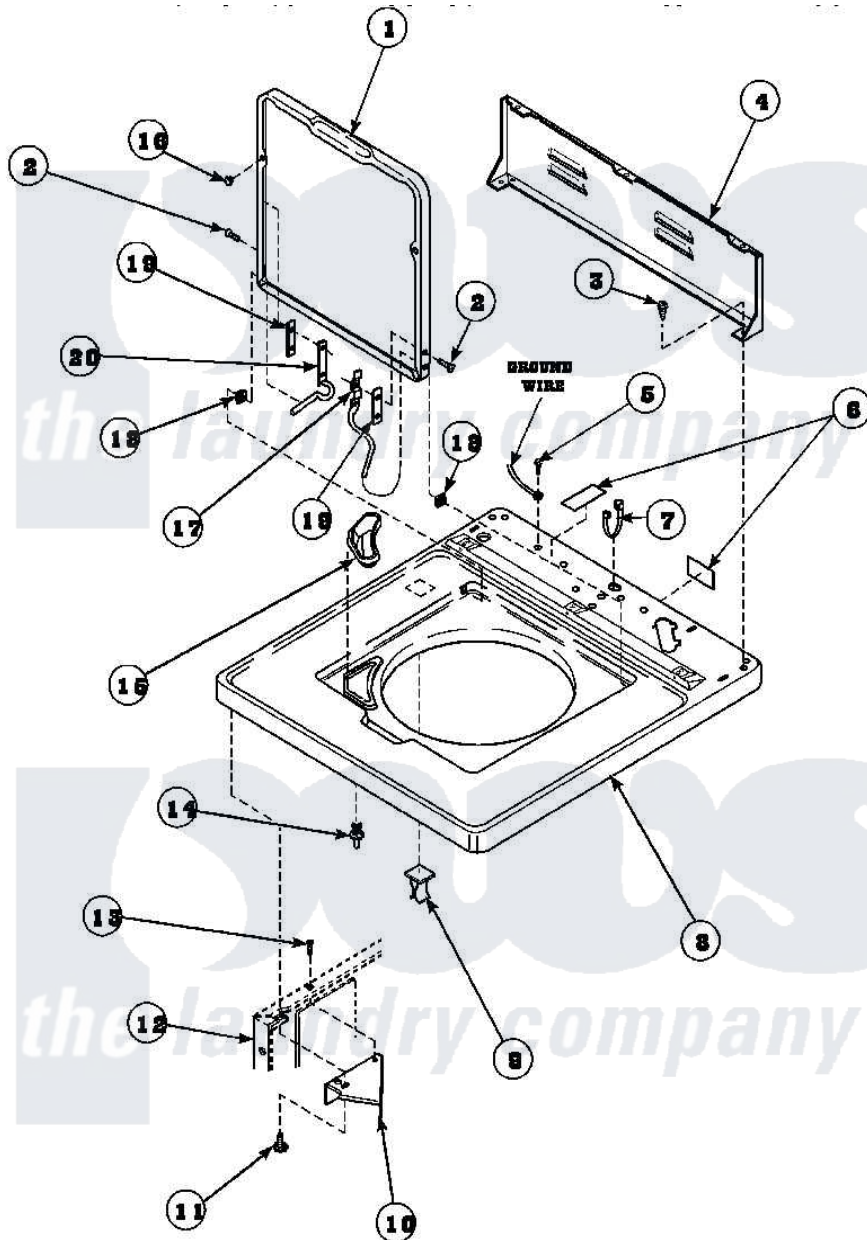

Amana AWM472W2 (BOM: PAWM472W2) 05 - CAB TOP, LOADING DOOR & CTRL REAR PAN

Amana Residential Amana AWM472W2 (BOM: PAWM472W2) Washer Parts Parts Diagram 05 - CAB TOP, LOADING DOOR & CTRL REAR PAN

[Click on the part number to view part](#)

Item	Original Part Number	Replaced By	Status	Part Description
1	33541P		Not Available	LID
2	34337	W10119828		Screw, Lid Hinge Mounting
3	23962	W10116760		Screw
4	34903		Not Available	PANEL, BACK HOOD (USE 37782)
5	52909			Screw, 10B-16 X 1/2 HeX
6	24903		Not Available	STICKER,DISCONNECT POW
7	21903	211881		Grommet, Cord Part Not Used-Gas Models Only
8	34902P		Not Available	TOP
9	36519		Not Available	CLIP
10	36034			Bracket, Director-Module
11	Y31644	27001200		Screw
12	34475P		Not Available	CABINET
13	36035		Not Available	SCREW,8-18X3/8 PHIL FLT

13	30033	Not Available	HD
14	56534		Barrel, Support
15	34776	Not Available	DISPENSER,BLEACH
16	21685	40038001	Bumper
17	36437		Hinge, Lid R
18	33446	40008201	Bushing, Hinge
19	34338		Gasket, Hinge
20	36513		Hinge, Left
NI	26594P		Grease, Silicone - 2 Oz Tube