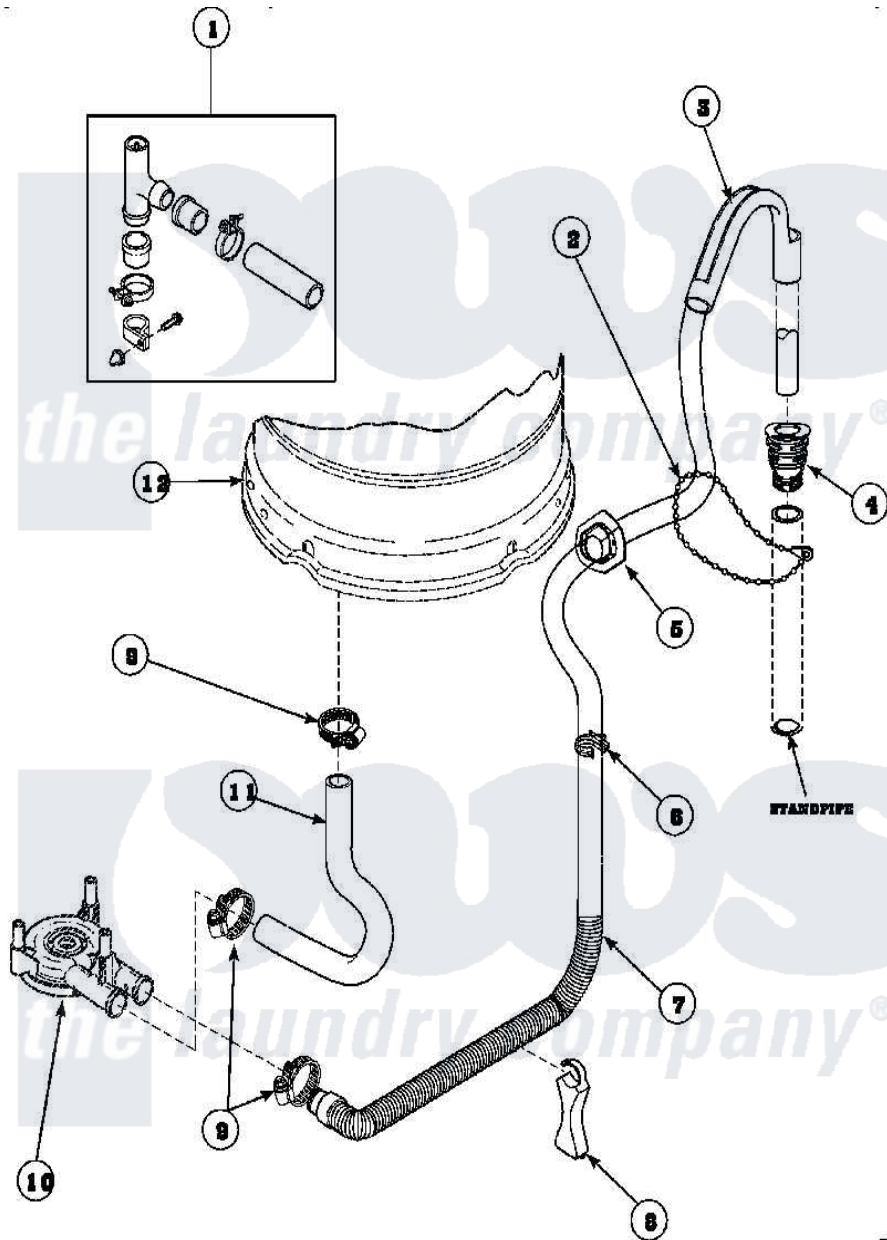

Amana AWM472W2 (BOM: PAWM472W2) 06 - DRAIN HOSE AND SIPHON BREAK

Amana Residential Amana AWM472W2 (BOM: PAWM472W2) Washer Parts Parts Diagram 06 - DRAIN HOSE AND SIPHON BREAK

Click on the part number to view part

Item	Original Part Number	Replaced By	Status	Part Description
1	562P3	76660		Break-Sphn
2	33489	8539404		Tie-Wire
3	33615	22003814		Retainer, Drain Hose
4	36878	40008101		Adapter, Standpipe
5	32219			Relief, Strain
6	36014			Clip, Retainer-Hose
7	37245	40053901		Hose, Drain
8	36522			Hose Support
"	35487			Support, Hose
9	36802	285655		Clamp, Hose
10	36863P	27001233		Pump
11	35753			Hose, Tub To Pump-Ddp
12	34438P			Assembly, Outer Tub