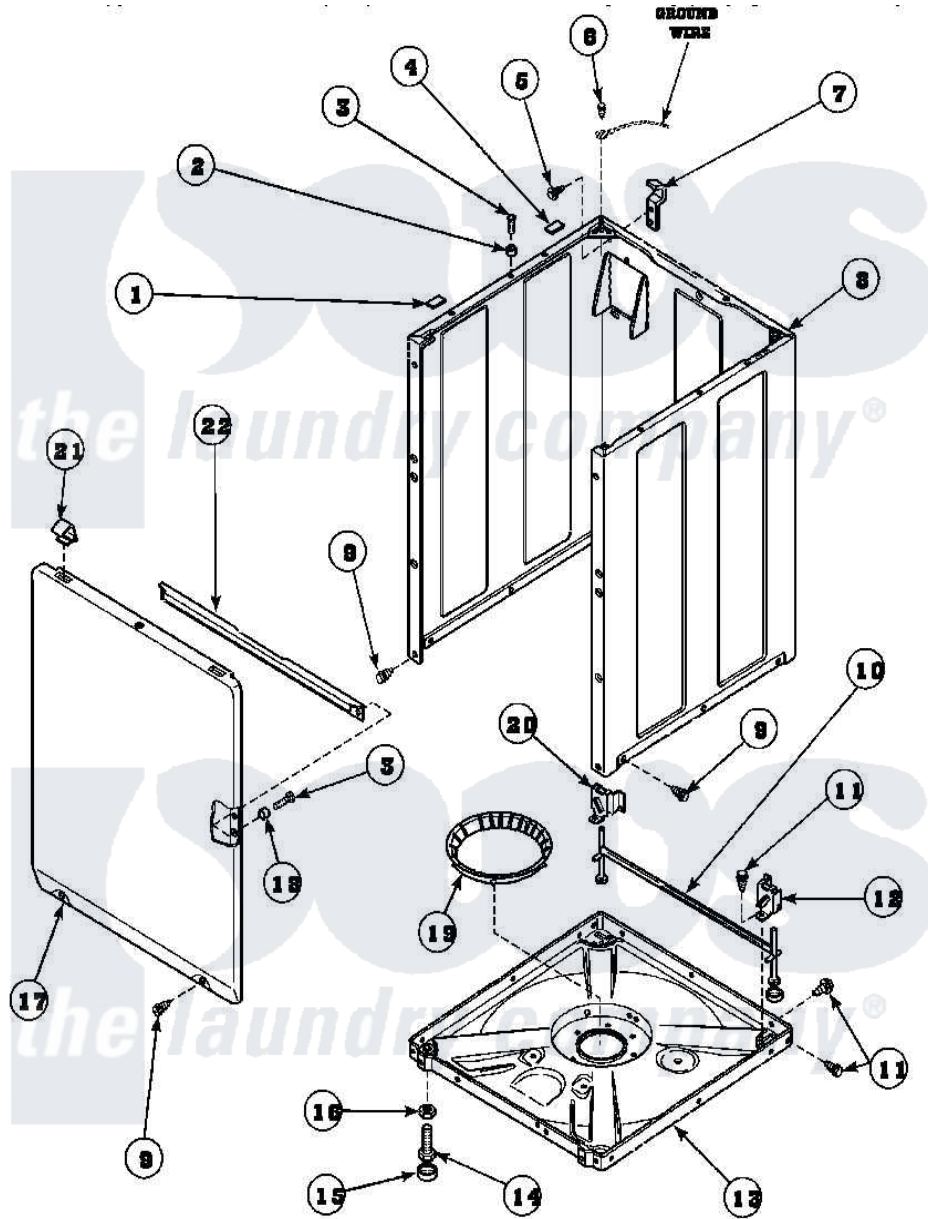

Amana AWM472W2 (BOM: PAWM472W2) 07 - FRONT PANEL, BASE ASSY AND CABINET ASSY

Amana Residential Amana AWM472W2 (BOM: PAWM472W2) Washer Parts Parts Diagram 07 - FRONT PANEL, BASE ASSY AND CABINET ASSY
 Click on the part number to view part

Item	Original Part Number	Replaced By	Status	Part Description
1	Y56128			Pad, Bumper
2	56079	505187		Locator, Panel
3	32671	Y014874		Screw, Idler Arm And Sleeve
4	36226			Pad, Bumper .25
5	34499		Not Available	SCREW, No.10B X 1/4 TAP IN HX
6	23962	W10116760		Screw
7	Y27103			Hinge, Hold-Down Lug
8	34475P		Not Available	CABINET
9	27196	27001200		Screw
10	34443			Assembly, Leg And Stabilier
11	35148		Not Available	SCREW, 1/4-14 X 3/8 HX HD
12	36036		Not Available	BRACKET, SLL-RIGHT
13	36599P			Assembly Nut/ Leg Base
"	34434P			Assembly Nut/Leg Base

14	Y34319	22003428	Leg, Adjustable
15	34318	40016001	Foot, Rubber
16	Y21899	40038101	Nut, Leg
17	34656P	Not Available	NOT GOOD No. SEE NOTE PNL, FRONT
18	28102		Locator, Panel
19	36108	Not Available	SNUBBER PAD & ISOLATOR
20	36037		Bracket, SII-Left
21	35865		Clip, Hold-Down Front Panel
22	Y35097	Not Available	BRACE, FRT PNL