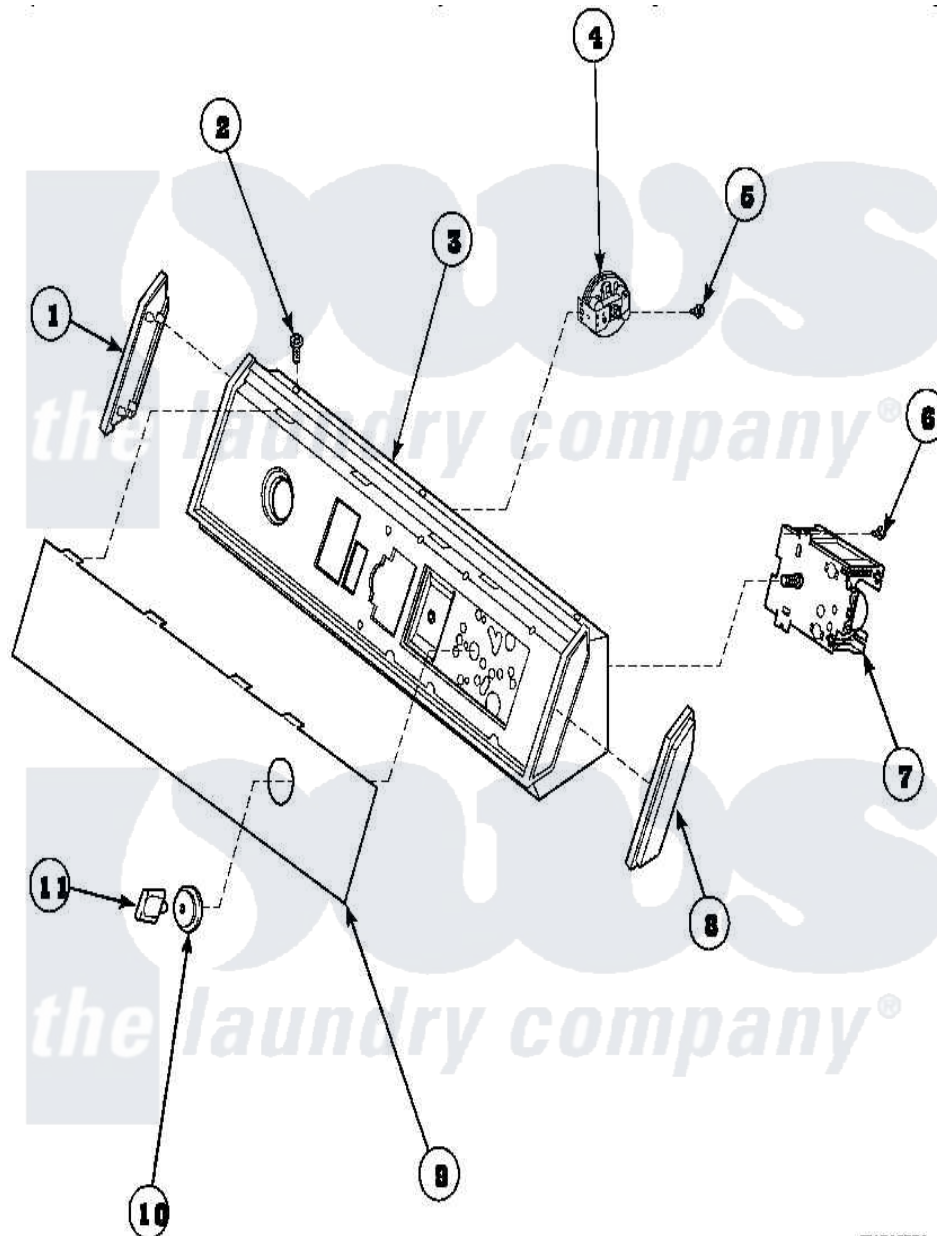

Amana AWM472W2 (BOM: PAWM472W2) 08 - GRAPHIC PANEL, CONTROL HOOD AND CONTROLS

W170P26A

Amana Residential Amana AWM472W2 (BOM: PAWM472W2) Washer Parts Parts Diagram 08 - GRAPHIC PANEL, CONTROL HOOD AND CONTROLS
 Click on the part number to view part

Item	Original Part Number	Replaced By	Status	Part Description
5	31260			Screw, No.8 X 3/8 Ind H
6	23962	W10116760		Screw