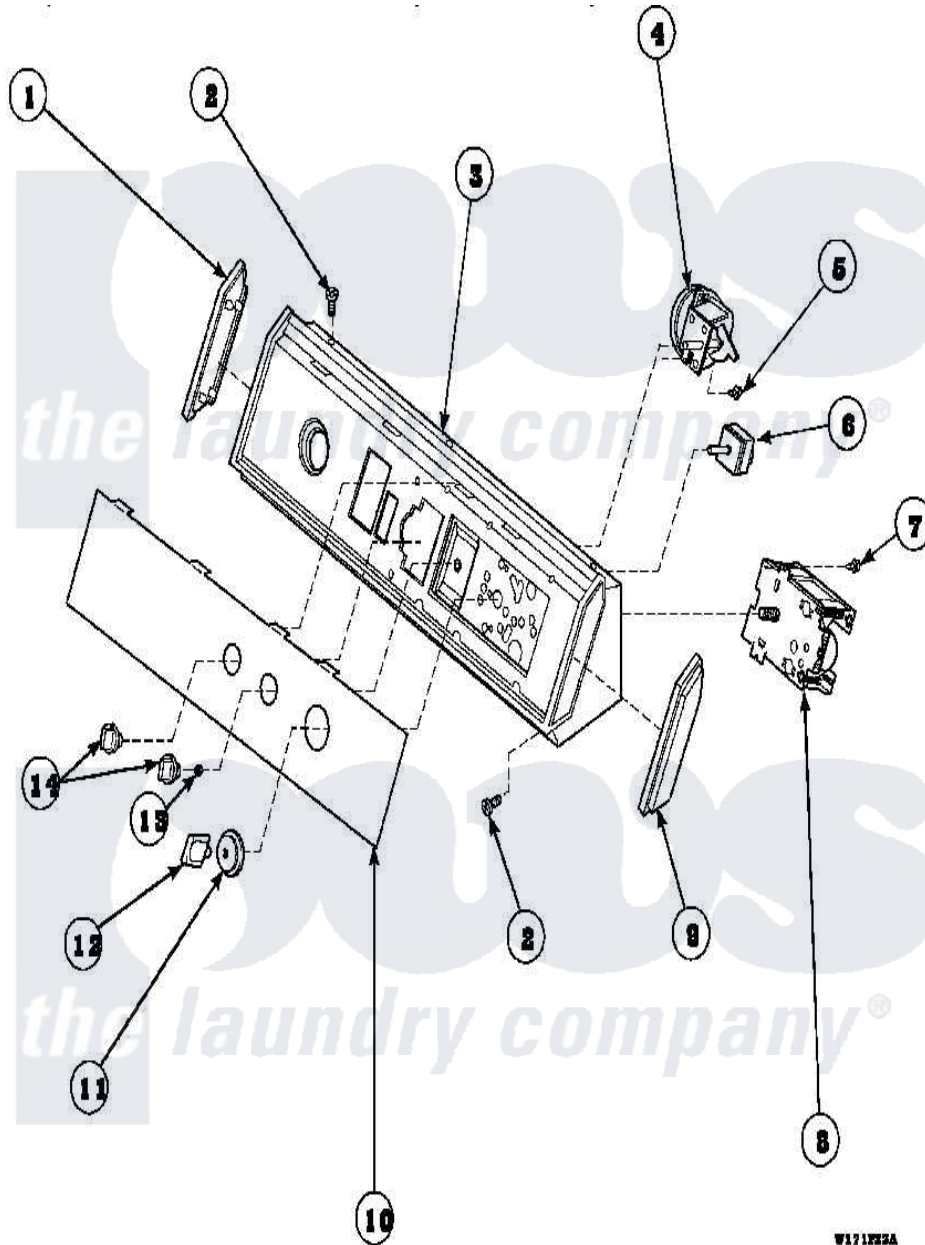

Amana AWM472W2 (BOM: PAWM472W2) 09 - GRAPHIC PANEL, CONTROL HOOD AND CONTROLS

W171222A

Amana Residential Amana AWM472W2 (BOM: PAWM472W2) Washer Parts Parts Diagram 09 - GRAPHIC PANEL, CONTROL HOOD AND CONTROLS
 Click on the part number to view part

Item	Original Part Number	Replaced By	Status	Part Description
1	31249		Not Available	CAP,END-L.H.-CHROME
2	32993		Not Available	SCREW,No.8ABX3/4 POZIDRI
4	36045	40055101		Switch, Pressure
5	31260			Screw, No.8 X 3/8 Ind H
6	35115			Switch, Temperature 3 P
7	23962	W10116760		Screw
8	31239	31239P		Timer 3 Cycle Package
9	31248			Cap, End-RH-Chrome
11	33818		Not Available	TIMER KNOB SKIRT
12	33898		Not Available	TIMER KNOB WHITE
13	57584		Not Available	NUT
14	33688	36701W		Knob