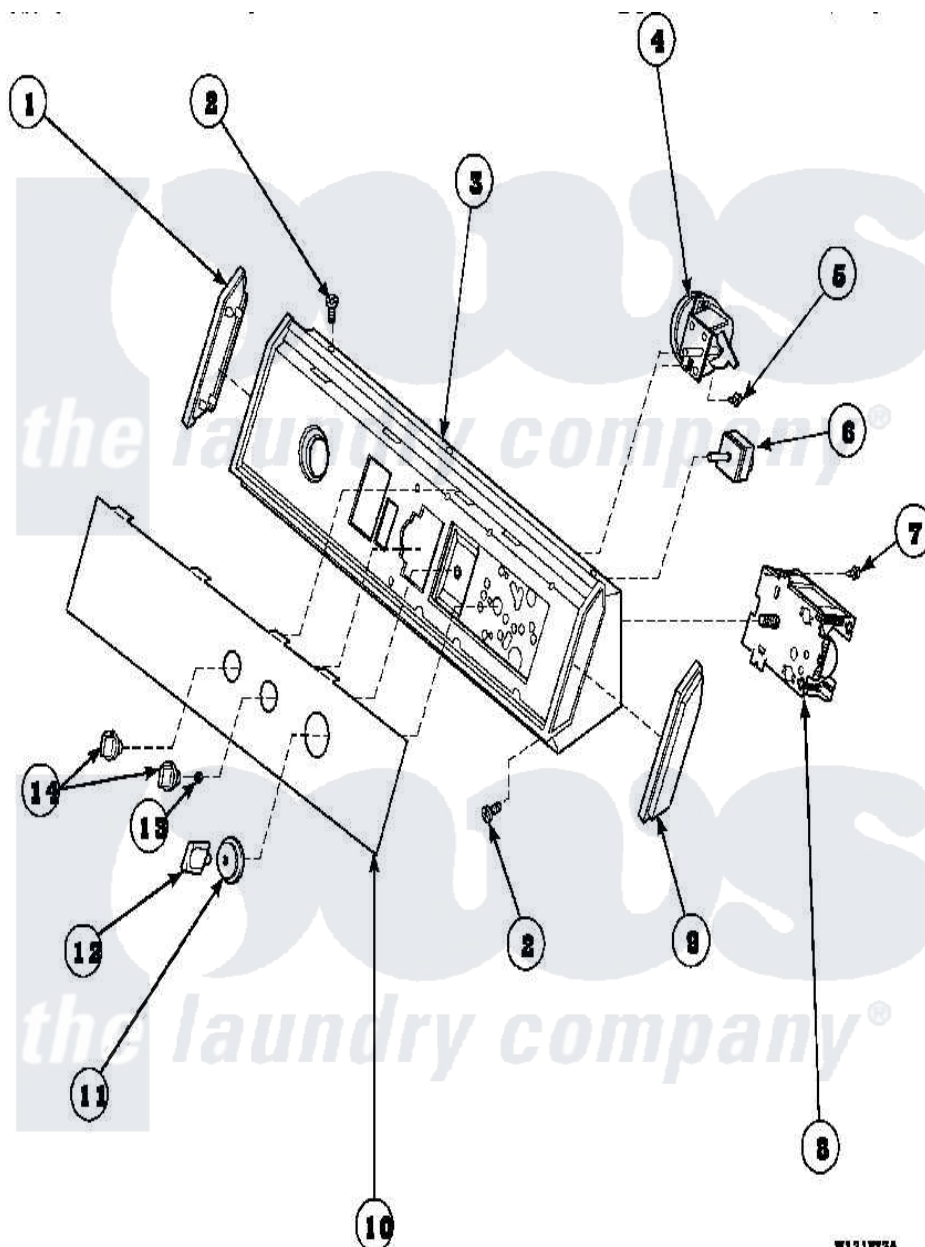

Amana AWM472W2 (BOM: PAWM472W2) 10 - GRAPHIC PANEL, CONTROL HOOD AND CONTROLS

W171222A

Amana Residential Amana AWM472W2 (BOM: PAWM472W2) Washer Parts Parts Diagram 10 - GRAPHIC PANEL, CONTROL HOOD AND CONTROLS
 Click on the part number to view part

Item	Original Part Number	Replaced By	Status	Part Description
1	31249		Not Available	CAP,END-L.H.-CHROME
4	36045	40055101		Switch, Pressure
5	31260			Screw, No.8 X 3/8 Ind H
6	35115			Switch, TemPerature 3 P
7	23962	W10116760		Screw
8	31239	31239P		Timer 3 Cycle Package
9	31248			Cap, End-RH-Chrome
13	57584		Not Available	NUT