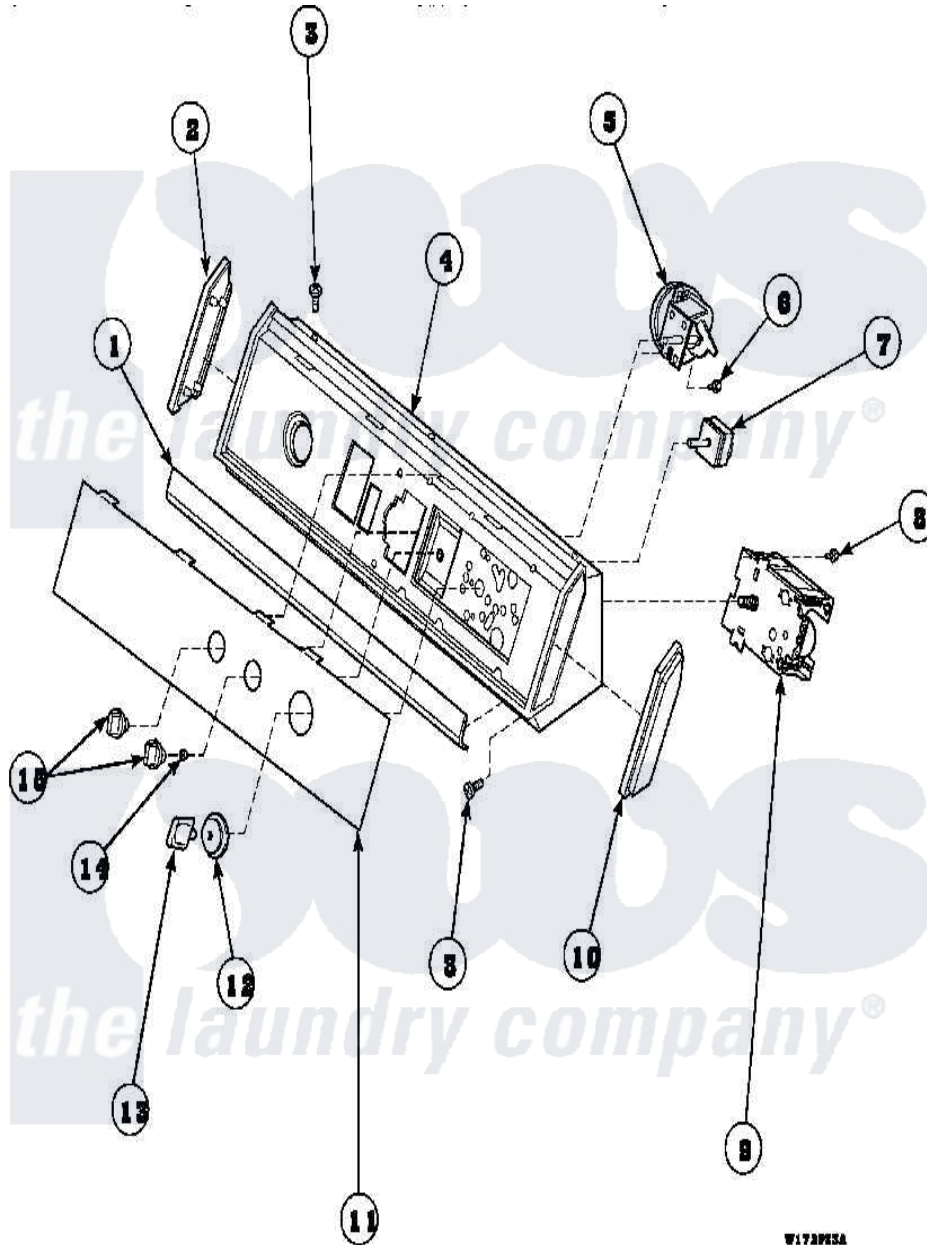

Amana AWM472W2 (BOM: PAWM472W2) 11 - GRAPHIC PANEL, CONTROL HOOD AND CONTROLS

W17AP65A

Amana Residential Amana AWM472W2 (BOM: PAWM472W2) Washer Parts Parts Diagram 11 - GRAPHIC PANEL, CONTROL HOOD AND CONTROLS
 Click on the part number to view part

Item	Original Part Number	Replaced By	Status	Part Description
1	33123R			Trim
2	31249		Not Available	CAP,END-L.H.-CHROME
3	32993		Not Available	SCREW,No.8ABX3/4 POZIDRI
4	36295		Not Available	ASS`Y, HOOD & MTG PLATE
"	37845		Not Available	ASSY, CONT PANEL
5	36045	40055101		Switch, Pressure
6	31260			Screw, No.8 X 3/8 Ind H
7	21300		Not Available	SWITCH,TEMPERATURE
"	35115			Switch, TemPerature 3 P
8	23962	W10116760		Screw
9	31239	31239P		Timer 3 Cycle Package
10	31248			Cap, End-RH-Chrome
11	36619		Not Available	PANEL, GRAPHICS
12	33818		Not Available	TIMER KNOB SKIRT

13 33898

Not Available

TIMER KNOB WHITE

14 57584

Not Available

NUT

15 33688

[36701W](#)