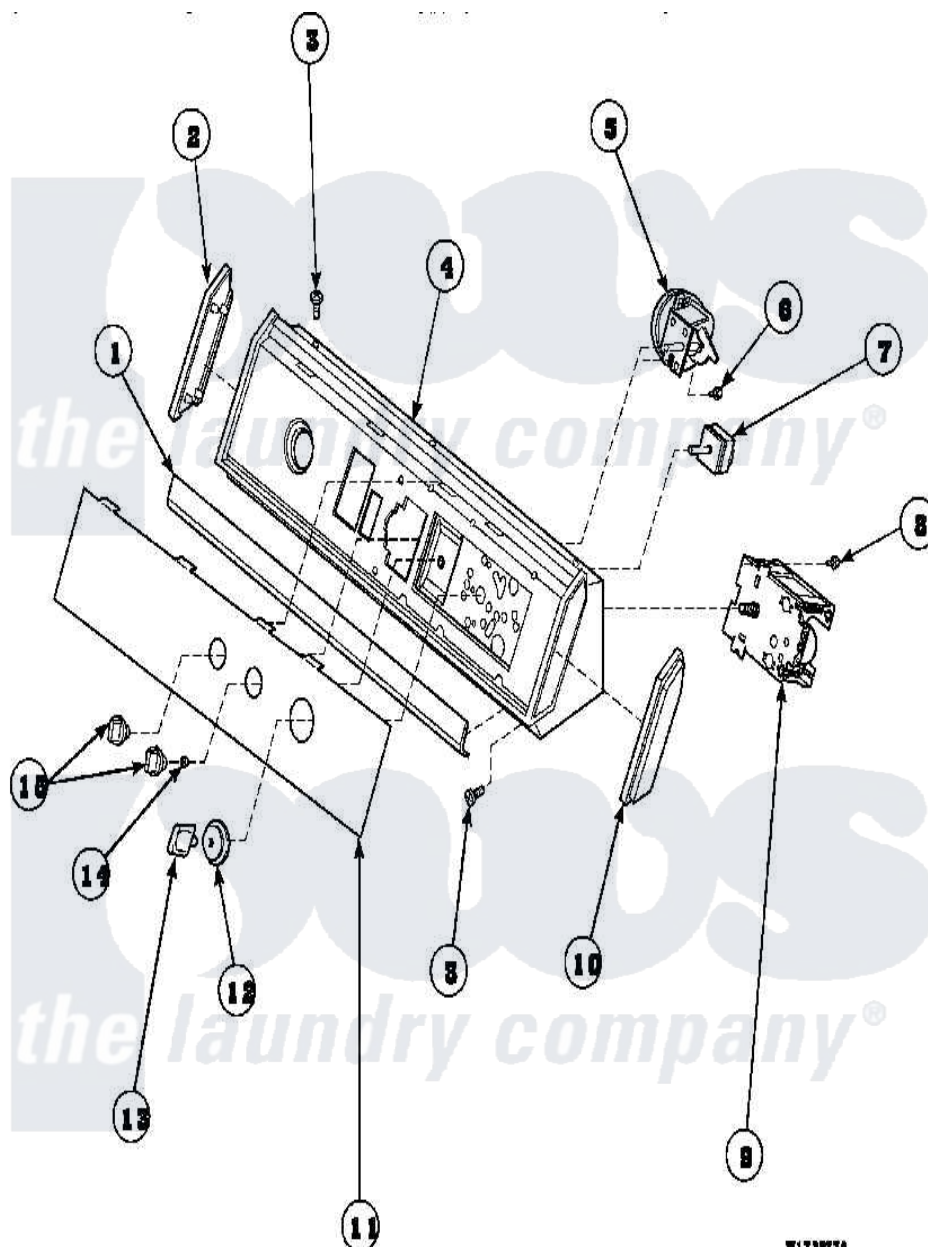

Amana AWM472W2 (BOM: PAWM472W2) 12 - GRAPHIC PANEL, CONTROL HOOD AND CONTROLS

Amana Residential Amana AWM472W2 (BOM: PAWM472W2) Washer Parts Parts Diagram 12 - GRAPHIC PANEL, CONTROL HOOD AND CONTROLS
 Click on the part number to view part

| Item | Original Part Number | Replaced By | Status | Part Description |
|------|------------------------|---------------------------|---------------|-------------------------|
| 1 | 33123R | | | Trim |
| 2 | 31249 | | Not Available | CAP,END-L.H.-CHROME |
| 5 | 36045 | 40055101 | | Switch, Pressure |
| 6 | 31260 | | | Screw, No.8 X 3/8 Ind H |
| 8 | 23962 | W10116760 | | Screw |
| 10 | 31248 | | | Cap, End-RH-Chrome |
| 14 | 57584 | | Not Available | NUT |