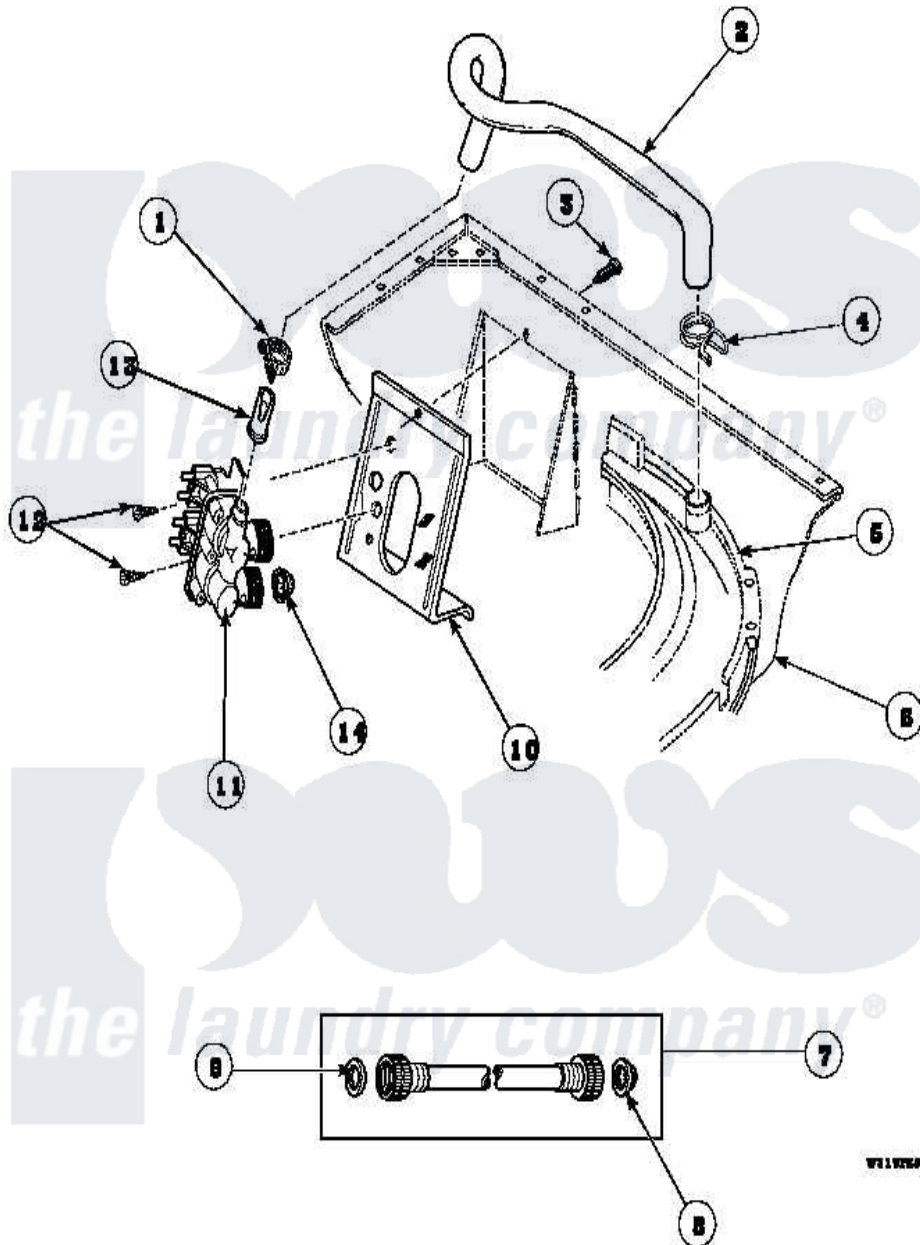

**Amana AWM472W2 (BOM: PAWM472W2) 13 - INLET/FILL HOSE/MIXING VLV & MTG BRKT**

W1117544

Amana Residential Amana AWM472W2 (BOM: PAWM472W2) Washer Parts Parts Diagram 13 - INLET/FILL HOSE/MIXING VLV & MTG BRKT  
 Click on the part number to view part

Item	Original Part Number	Replaced By	Status	Part Description
1	36801	<a href="#">596669</a>		Clamp, Manifold
2	35874	<a href="#">38155</a>		Hose, Mix Valve To TU
3	33562	<a href="#">27001200</a>		Screw
4	<a href="#">29210</a>			Hose Clamp
5	<a href="#">36025P</a>			Assembly, Tub Coverand Gasket
6	34475P		Not Available	CABINET
7	28330P	<a href="#">202860</a>		Inlet Hose Assembly
"	20618	<a href="#">21001467</a>		Hose- 10'
"	20617		Not Available	HOSE, INLET (8 FT)
8	28605	<a href="#">22002960</a>		Strainer, Washer Inlet
9	20290	<a href="#">Y013783</a>		Washer, Inlet Hose
10	34972	<a href="#">39407</a>		Bracket, Valve
11	34963	<a href="#">34963P</a>		Valve Mixing Package
12	23962	<a href="#">W10116760</a>		Screw