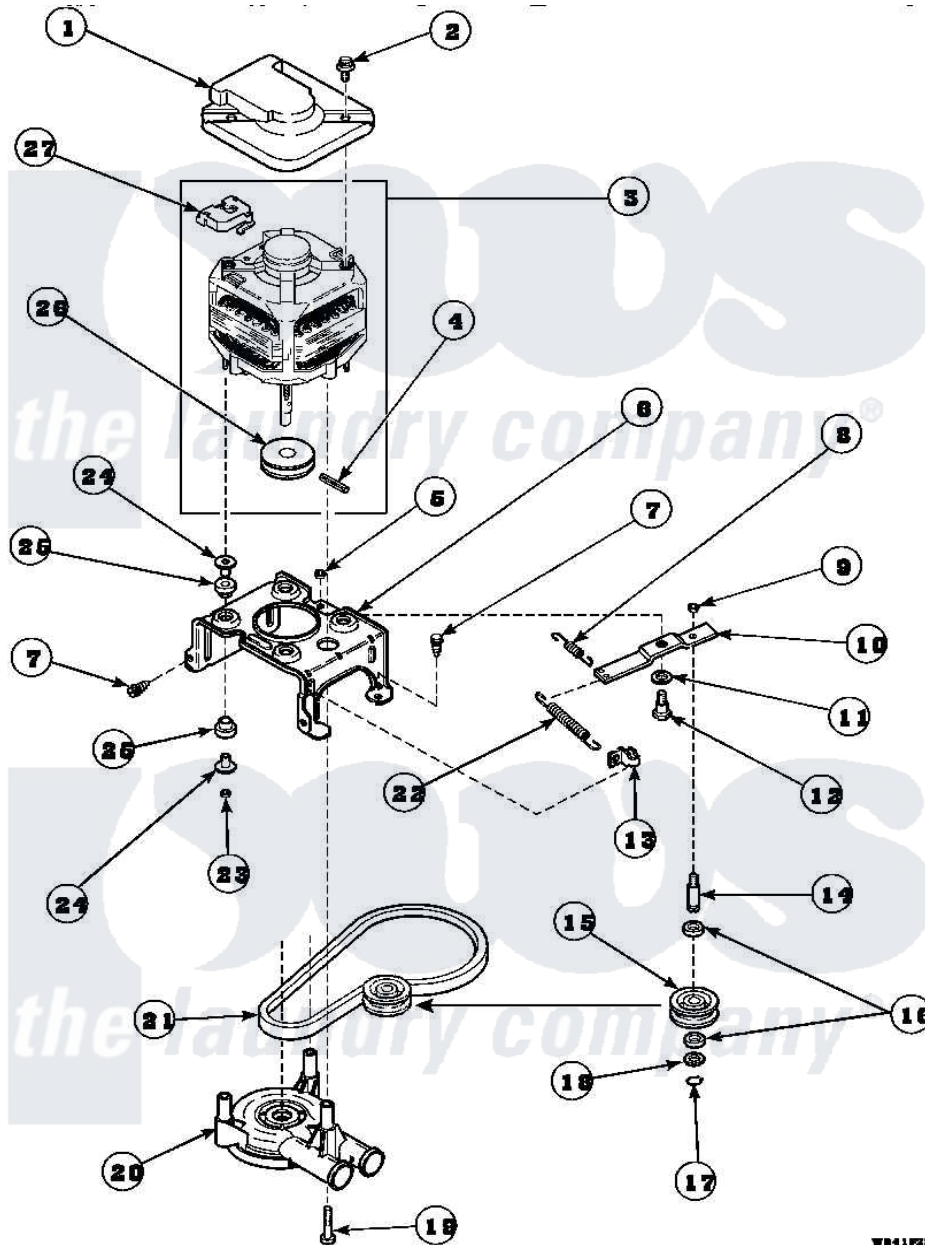

Amana AWM472W2 (BOM: PAWM472W2) 15 - MOTOR, MTG BRKT, BELT, PUMP & IDLER ASSY

WB11P20A

Amana Residential Amana AWM472W2 (BOM: PAWM472W2) Washer Parts Parts Diagram 15 - MOTOR, MTG BRKT, BELT, PUMP & IDLER ASSY
Click on the part number to view part

Item	Original Part Number	Replaced By	Status	Part Description
1	34754	40112301		Shield, Motor
2	36639	4312464		Screw
3	34571P	27001215		Motor W/Pulley
4	23750			Pin, Roll
5	52566	27001225		Nut, Jam Mid Lock 1/4-20
6	34890		Not Available	BRACKET,MOTOR MOUNT
"	37415P			Kit, Motor Brkt
"	37415	37415P		Kit, Motor Brkt
7	Y31645	27001200		Screw
8	30620		Not Available	SPRING,IDLER LEVER HEL
9	28803	2221070		Clamp, Nylon
10	31054	40041002		Lever, Idler
"	37443	40041002		Lever, Idler
11	81392	40054701		Washer
12	27229	40038901		Screw, 1/4-20

13	28849		Clip, Spring
14	28802		Shaft, Idler
15	28800	Not Available	WHEEL, IDLER
16	Y29443		Washer, Felt
17	23748		Ring, Retaining
18	52549		Washer, 501 ID X3/4 Odx
19	Y34565	40063701	Screw, 10-16 x 1.75
20	36863P	27001233	Pump
21	28808		Belt, Agitate And Spin
22	37366		Spring, Idler
"	37606		Spring, Idler Lever
23	35423	3400029	Nut, Adapter Plate
24	34791		Post, Mount-Motor
25	34788		Mount, Motor
26	27171	Not Available	PULLEY, MOTOR
27	35632	Not Available	SWITCH, MOTOR