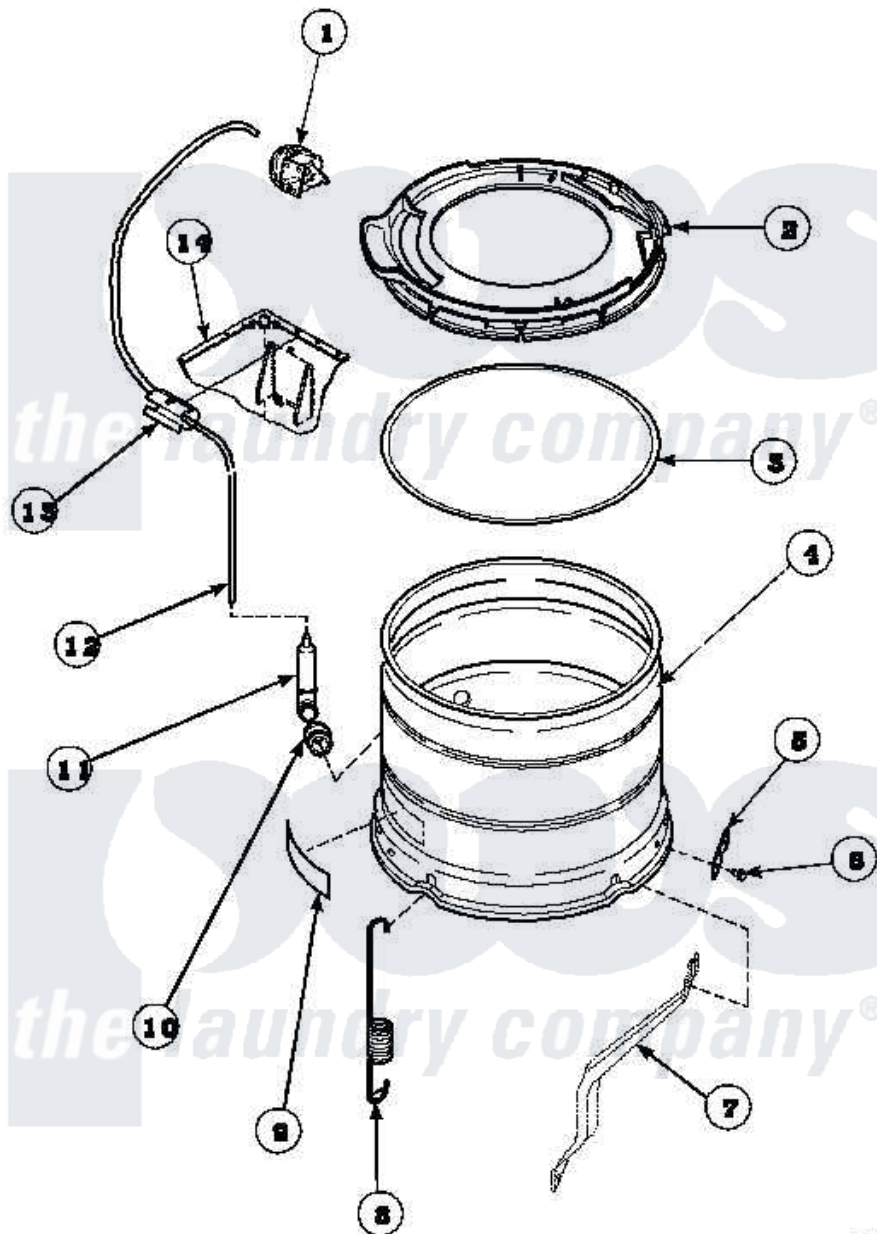

# Amana AWM472W2 (BOM: PAWM472W2) 16 - OUTER TUB, COVER AND PRESSURE HOSE

Amana Residential Amana AWM472W2 (BOM: PAWM472W2) Washer Parts Parts Diagram 16 - OUTER TUB, COVER AND PRESSURE HOSE

[Click on the part number to view part](#)

Item	Original Part Number	Replaced By	Status	Part Description
1	36045	<a href="#">40055101</a>		Switch, Pressure
2	<a href="#">36025P</a>			Assembly, Tub Cover and Gasket
3	<a href="#">32857</a>			Gasket, Tub Cover Small
4	<a href="#">34438P</a>			Assembly, Outer Tub
5	<a href="#">27926</a>			Plate, Leg .063
6	35369	<a href="#">40128701</a>		Screw, 5/16-18 X .50
7	34471		Not Available	LEG,SUPPORT
8	<a href="#">35948</a>			Spring, Leg-Large Tub
9	500049		Not Available	STICKER
10	29175	<a href="#">40037801</a>		Grommet
11	30907	<a href="#">40008501</a>		Assembly, Pressure Bulb
12	29213	<a href="#">39125</a>		Tubing 31
13	36985		Not Available	CLIP, HOSE
14	34475P		Not Available	CABINET