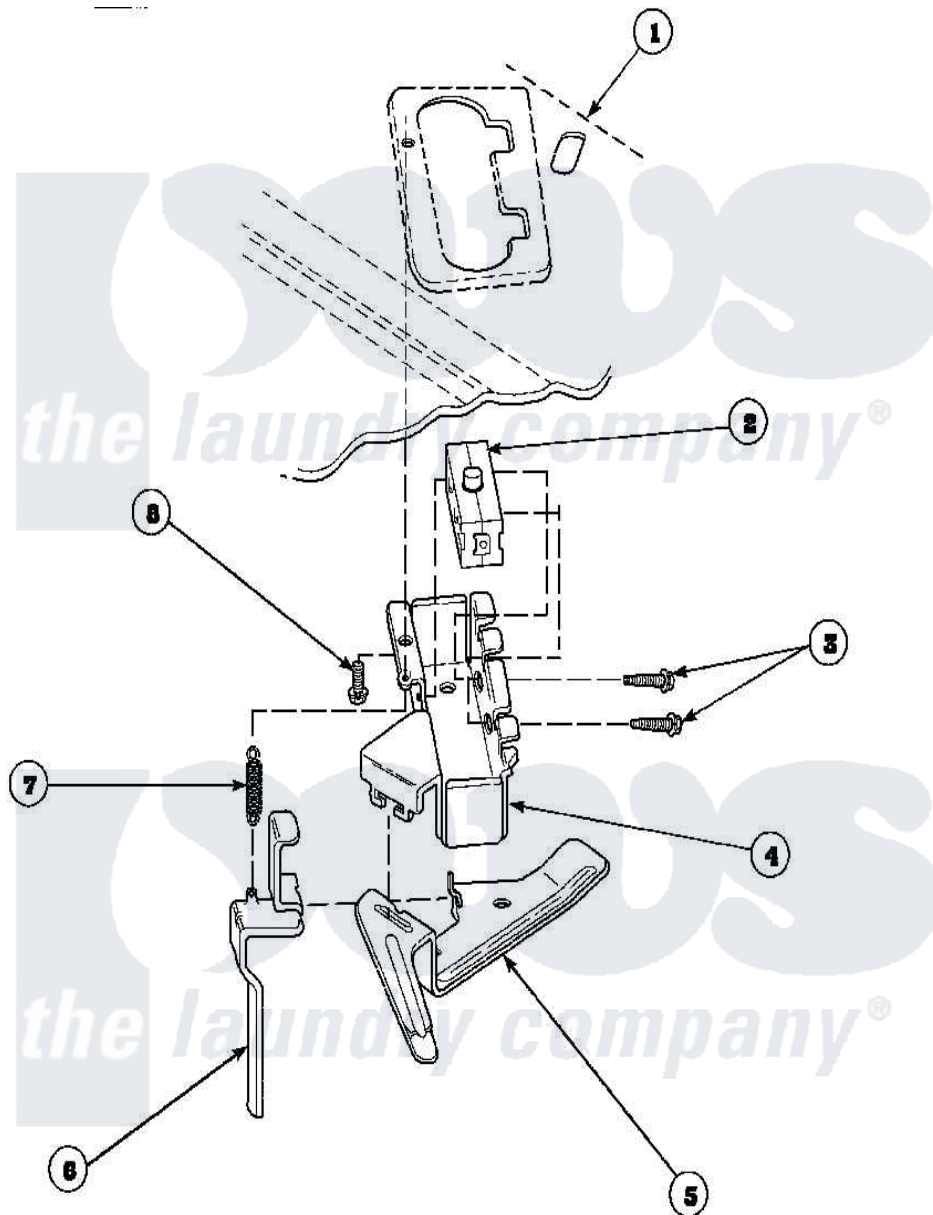

Amana AWM472W2 (BOM: PAWM472W2) 17 - OUT-OF-BALANCE SWITCH

W240920A

Amana Residential Amana AWM472W2 (BOM: PAWM472W2) Washer Parts Parts Diagram 17 - OUT-OF-BALANCE SWITCH

[Click on the part number to view part](#)

Item	Original Part Number	Replaced By	Status	Part Description
1	34902P		Not Available	TOP
2	33445	27001095		Switch, Lid
3	36510			Screw
4	36497P			Kit, Switch Holder
5	33441			Arm, Actuator
6	33442			Lever, Unbalanced Load
7	33443			Spring
8	23962	W10116760		Screw