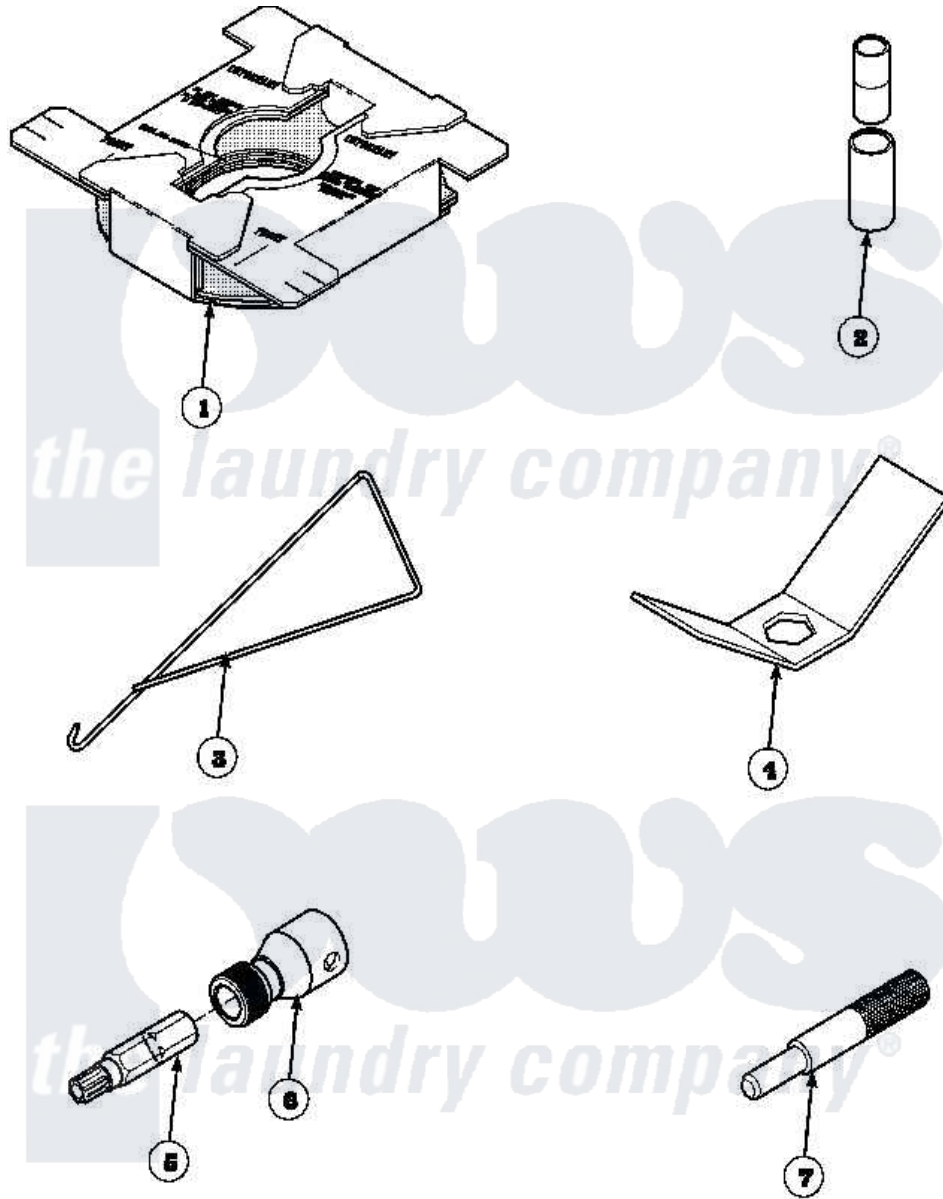

Amana AWM472W2 (BOM: PAWM472W2) 19 - SPECIAL TOOLS

Amana Residential Amana AWM472W2 (BOM: PAWM472W2) Washer Parts Parts Diagram 19 - SPECIAL TOOLS
 Click on the part number to view part

W1030588

Item	Original Part Number	Replaced By	Status	Part Description
1	36926		Not Available	BRACE, SHIPPING
2	242P4			Installer, Spring
3	289P4	321P4		Hook, Spring
4	237P4	306P4		Hex Wrench
5	282P4			T25 Tamper Resistant Bit
6	24161			Torx Bit Holder
7	305P4		Not Available	TOOL, TRANSMISSION PI
NI	555P3	725P3		Kit